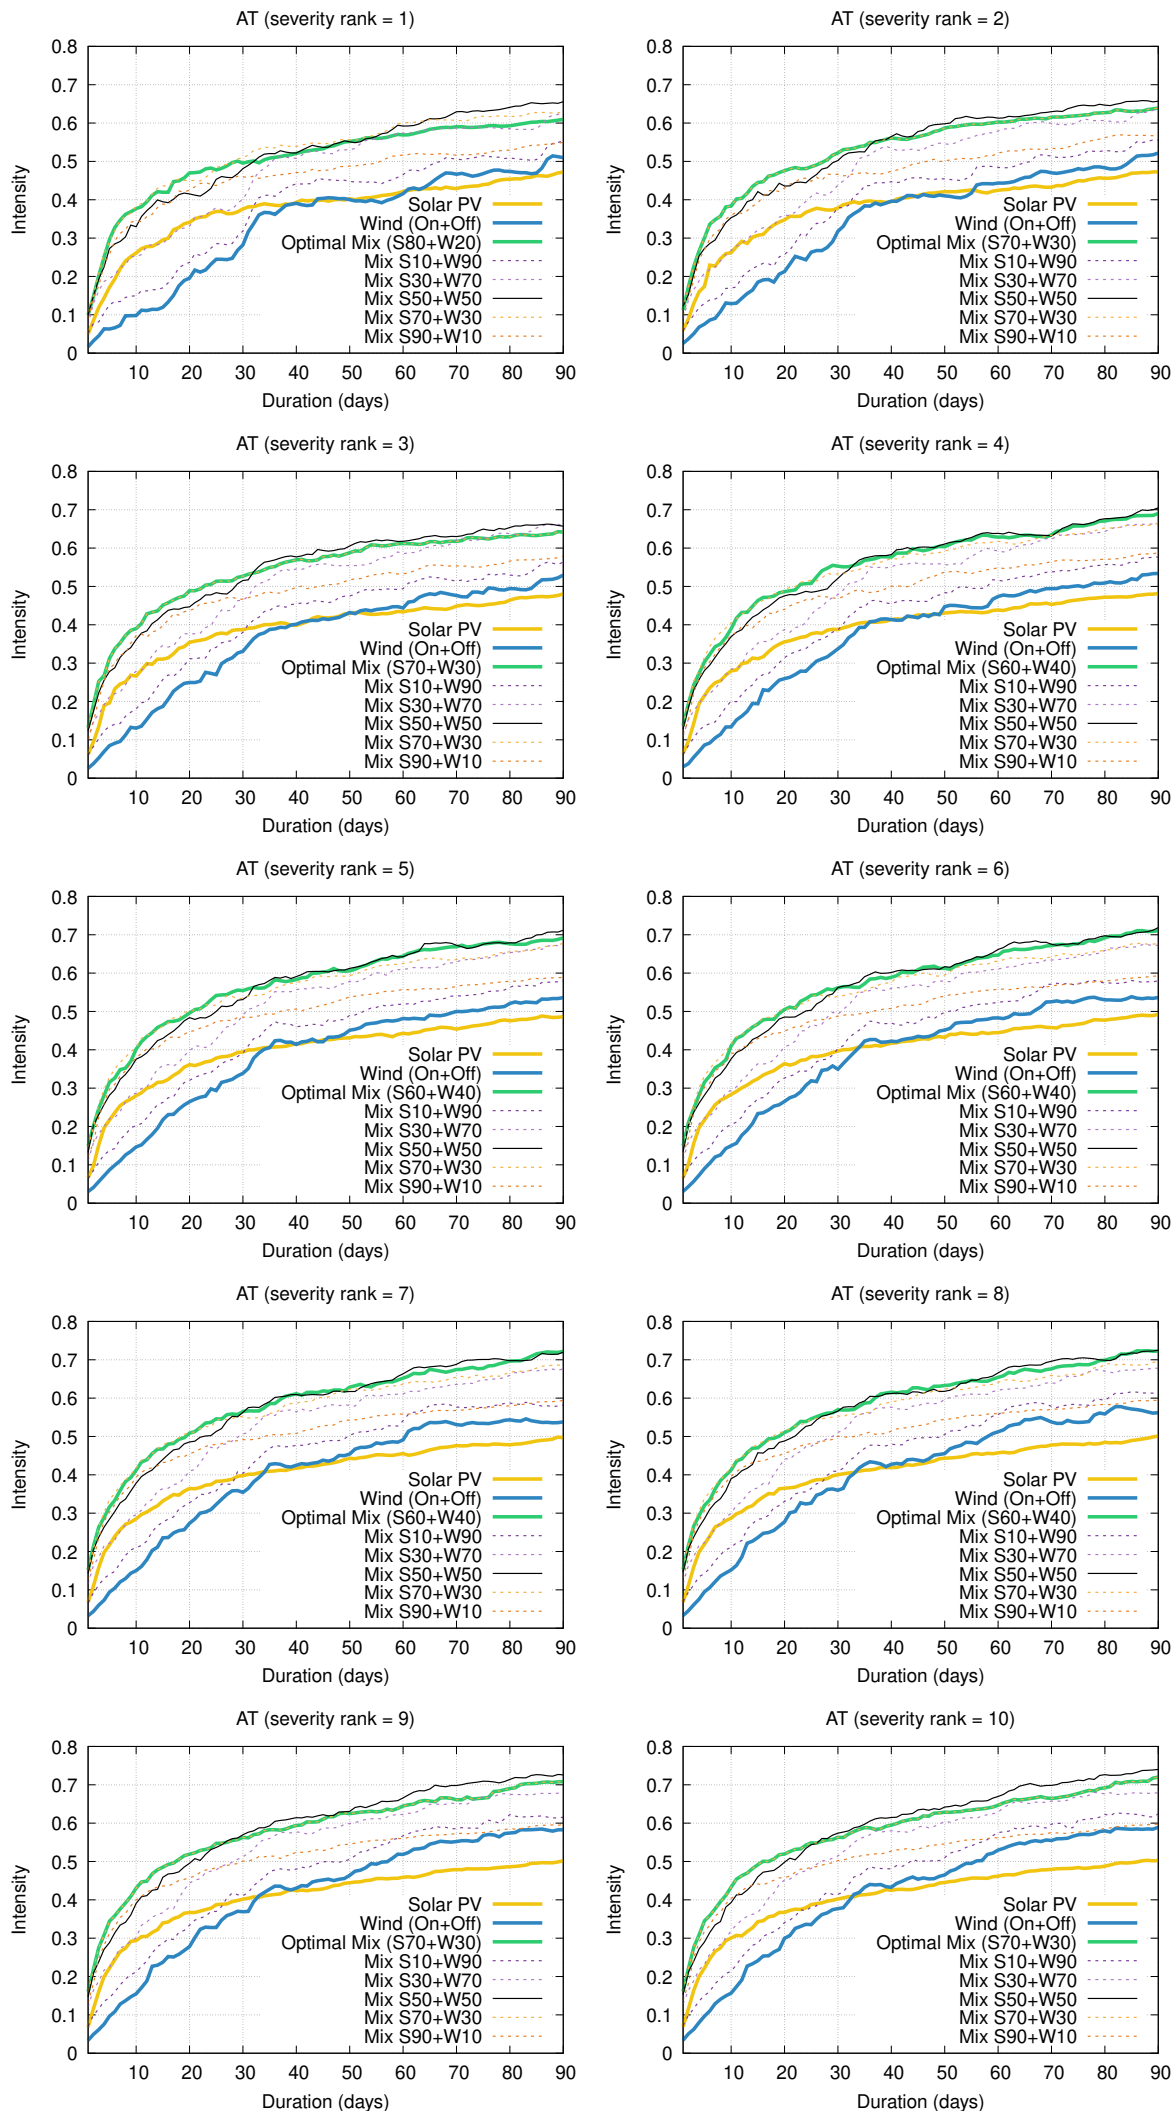

Optimized duration range: D10-30

Optimized duration range: D30-90