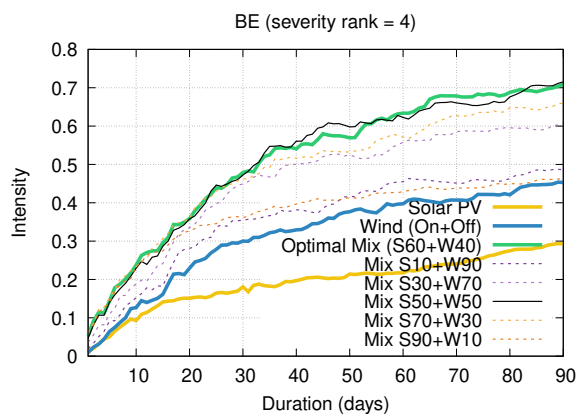

Optimized duration range: D1-10

Optimized duration range: D10-30

Optimized duration range: D30-90