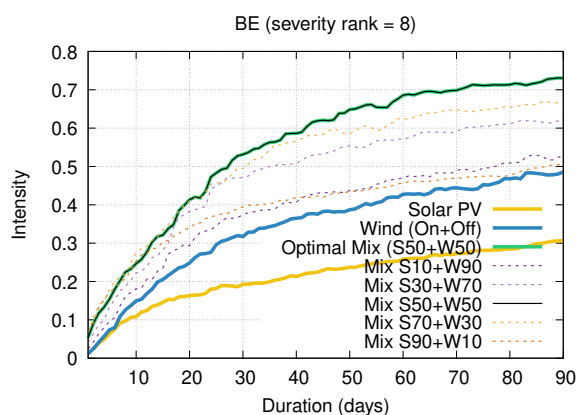

Optimized duration range: D1-10

Optimized duration range: D10-30

Optimized duration range: D30-90