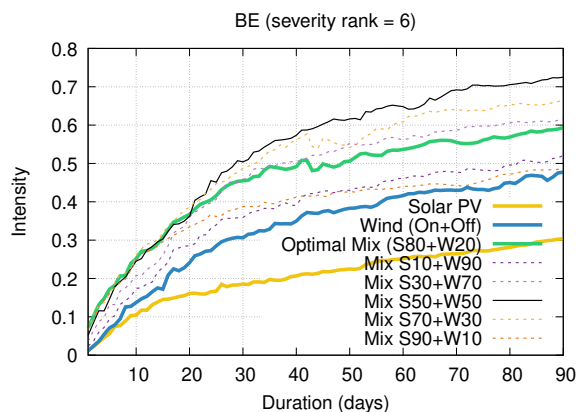

Optimized duration range: D1-10

Optimized duration range: D10-30

Optimized duration range: D30-90