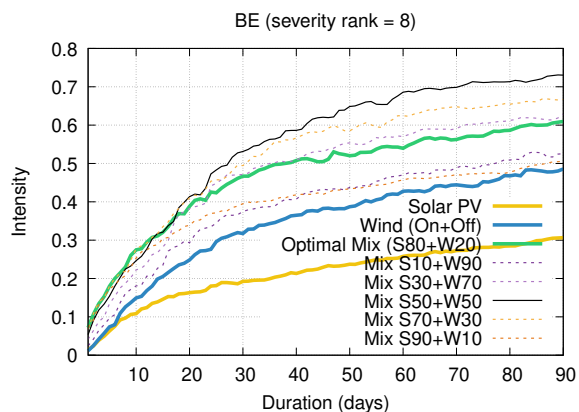

Optimized duration range: D1-10

Optimized duration range: D10-30

Optimized duration range: D30-90