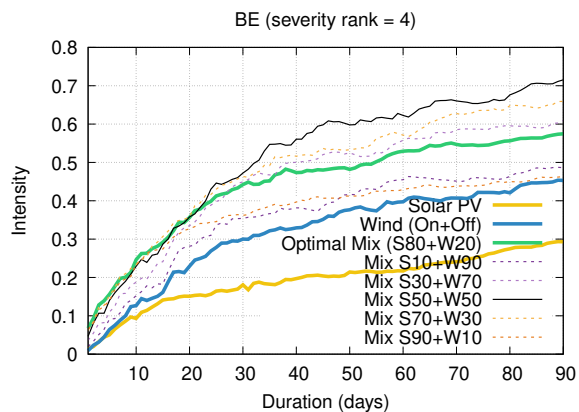

Optimized duration range: D1-10

Optimized duration range: D10-30

Optimized duration range: D30-90