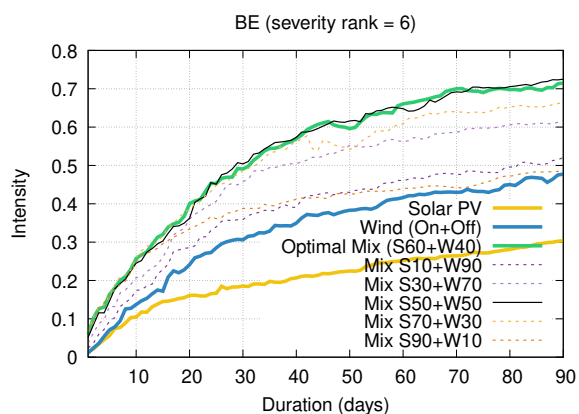

Optimized duration range: D1-10

Optimized duration range: D10-30

Optimized duration range: D30-90