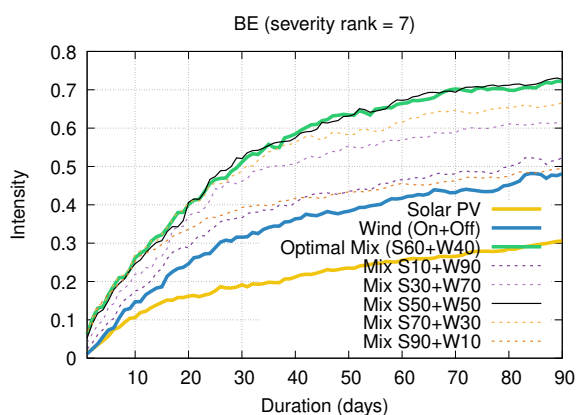

Optimized duration range: D1-10

Optimized duration range: D10-30

Optimized duration range: D30-90