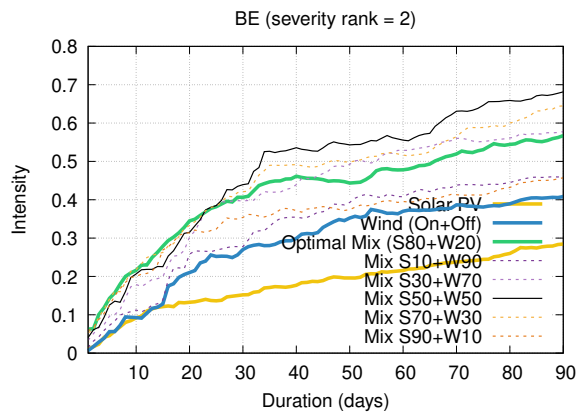

Optimized duration range: D1-10

Optimized duration range: D10-30

Optimized duration range: D30-90