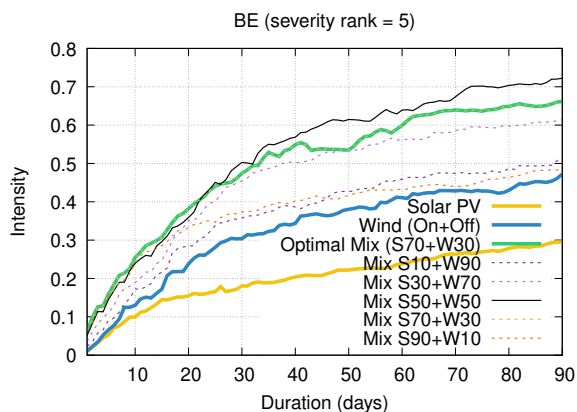

Optimized duration range: D1-10

Optimized duration range: D10-30

Optimized duration range: D30-90