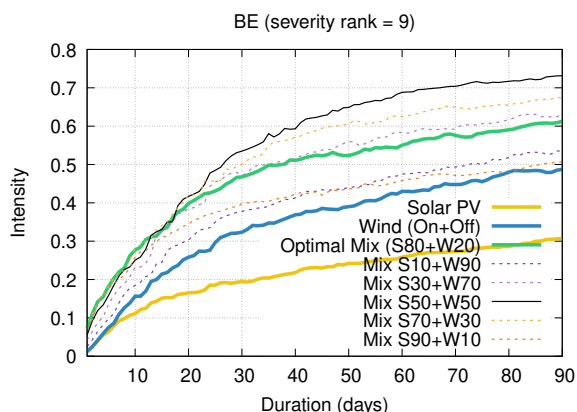

Optimized duration range: D1-10

Optimized duration range: D10-30

Optimized duration range: D30-90