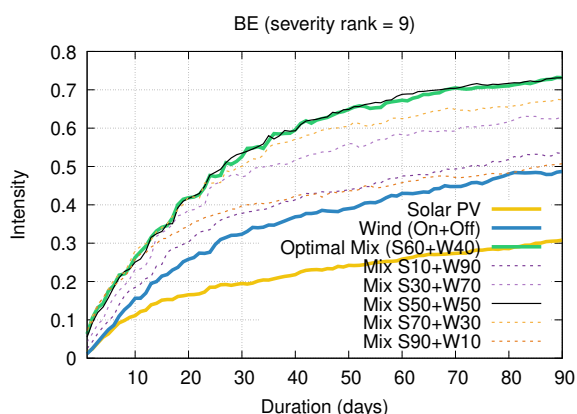

Optimized duration range: D1-10

Optimized duration range: D10-30

Optimized duration range: D30-90