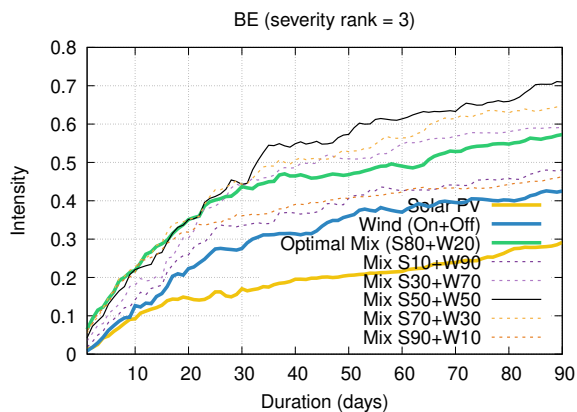

Optimized duration range: D1-10

Optimized duration range: D10-30

Optimized duration range: D30-90