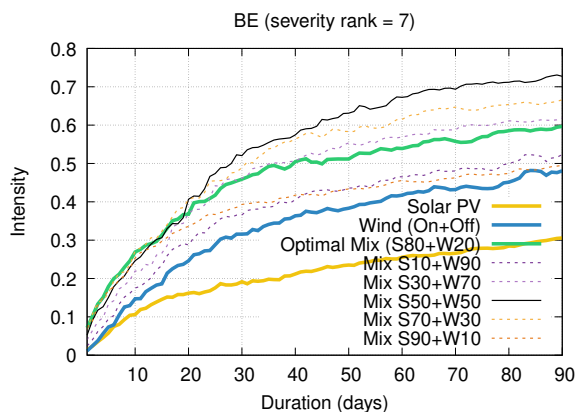

Optimized duration range: D1-10

Optimized duration range: D10-30

Optimized duration range: D30-90