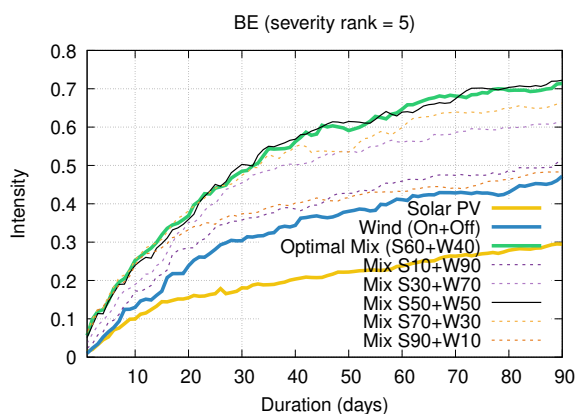

Optimized duration range: D1-10

Optimized duration range: D10-30

Optimized duration range: D30-90