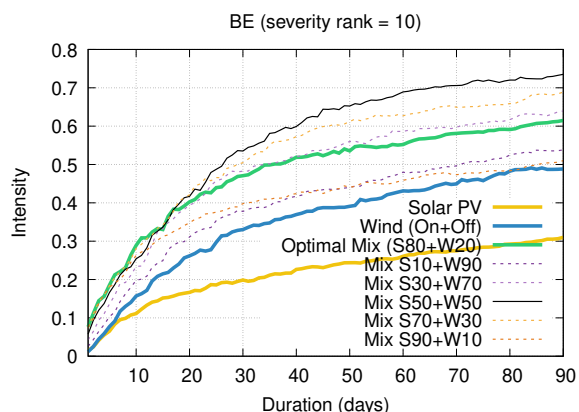

Optimized duration range: D1-10

Optimized duration range: D10-30

Optimized duration range: D30-90