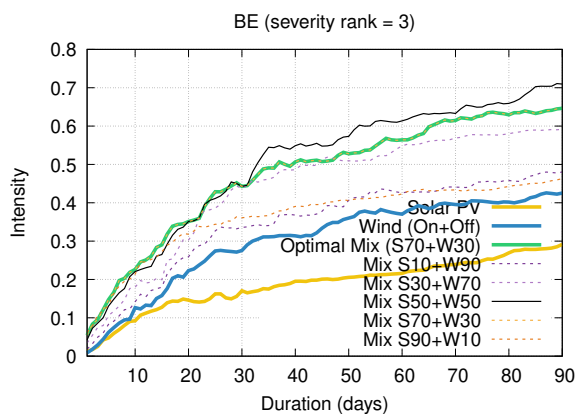

Optimized duration range: D1-10

Optimized duration range: D10-30

Optimized duration range: D30-90