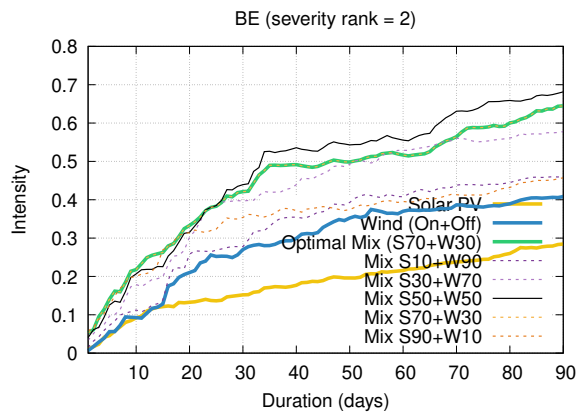

Optimized duration range: D1-10

Optimized duration range: D10-30

Optimized duration range: D30-90