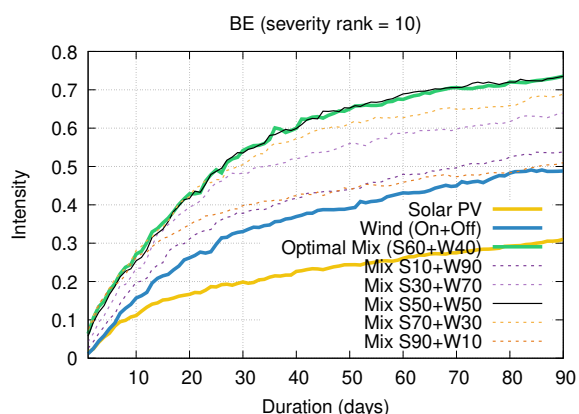

Optimized duration range: D1-10

Optimized duration range: D10-30

Optimized duration range: D30-90