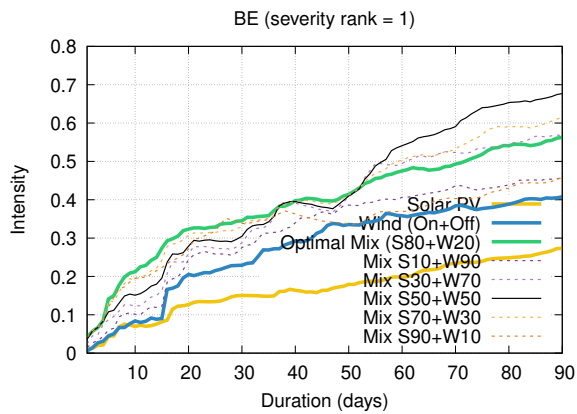

Optimized duration range: D1-10

Optimized duration range: D10-30

Optimized duration range: D30-90