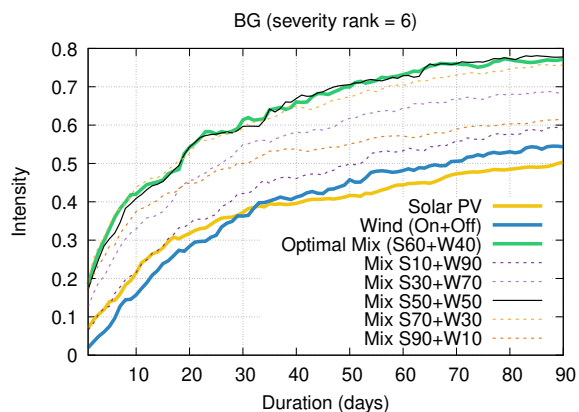

# Optimized duration range: D1-90

# Optimized duration range: D1-10

# Optimized duration range: D10-30

# Optimized duration range: D30-90