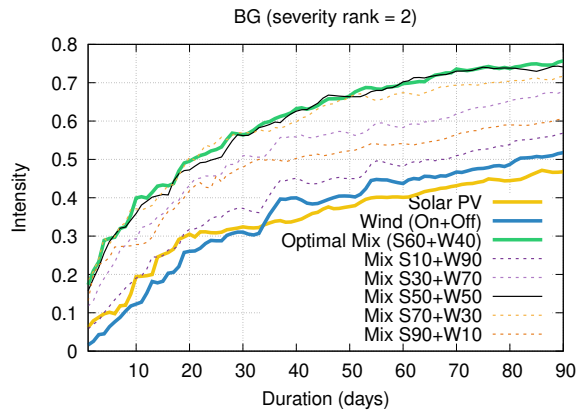

# Optimized duration range: D1-90

# Optimized duration range: D1-10

# Optimized duration range: D10-30

# Optimized duration range: D30-90