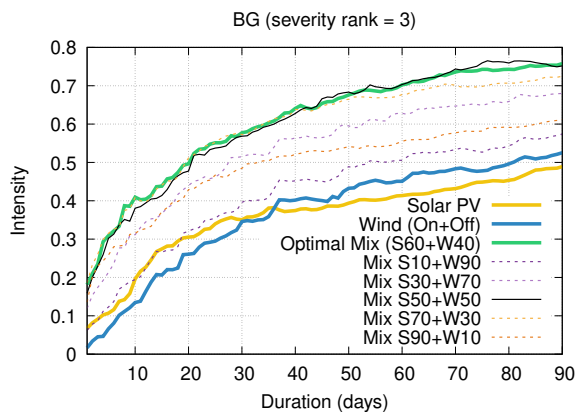

# Optimized duration range: D1-90

# Optimized duration range: D1-10

# Optimized duration range: D10-30

# Optimized duration range: D30-90