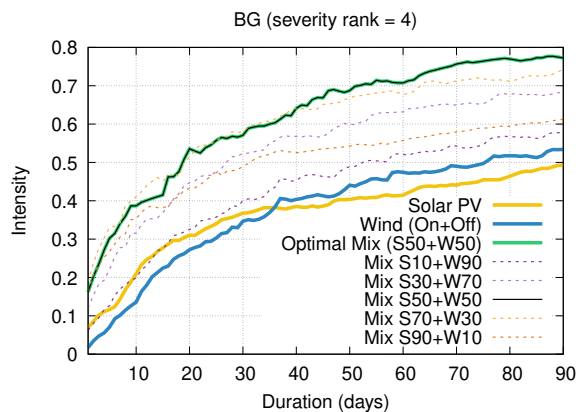

# Optimized duration range: D1-90

# Optimized duration range: D1-10

# Optimized duration range: D10-30

# Optimized duration range: D30-90