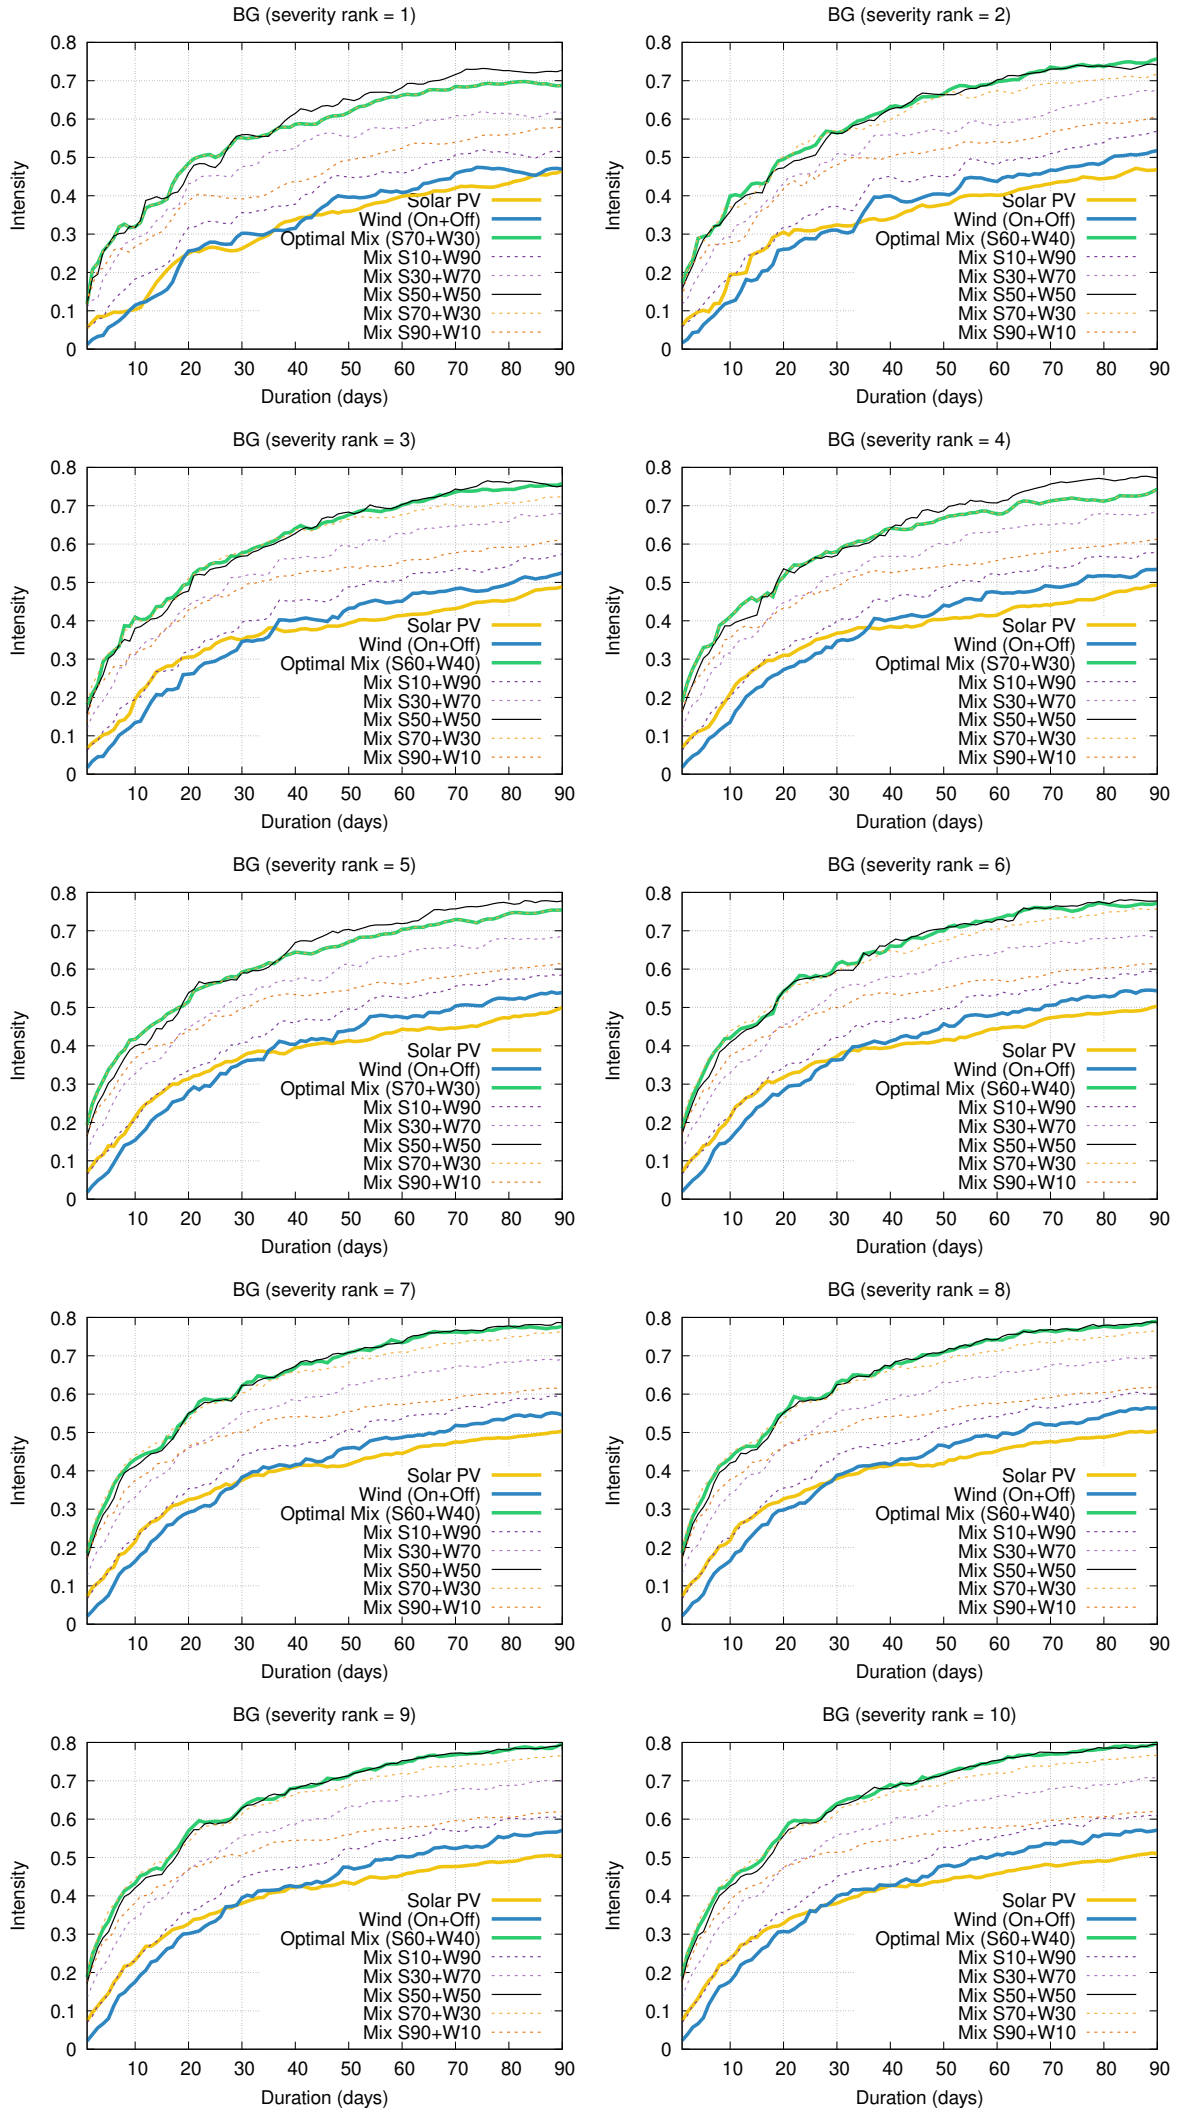

# Optimized duration range: D1-90

# Optimized duration range: D1-10

# Optimized duration range: D10-30

# Optimized duration range: D30-90