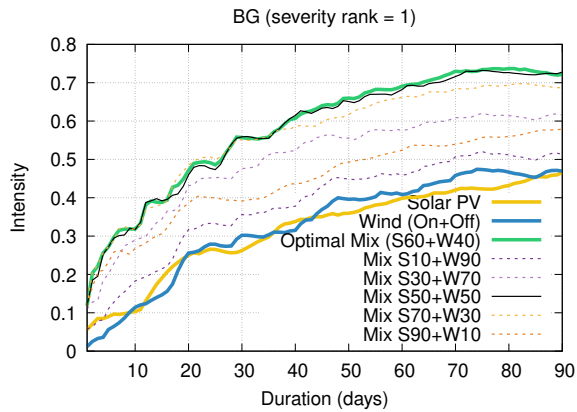

# Optimized duration range: D1-90

# Optimized duration range: D1-10

# Optimized duration range: D10-30

# Optimized duration range: D30-90