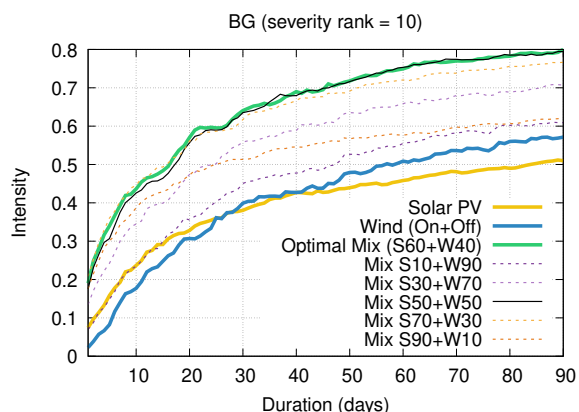

# Optimized duration range: D1-90

# Optimized duration range: D1-10

# Optimized duration range: D10-30

# Optimized duration range: D30-90