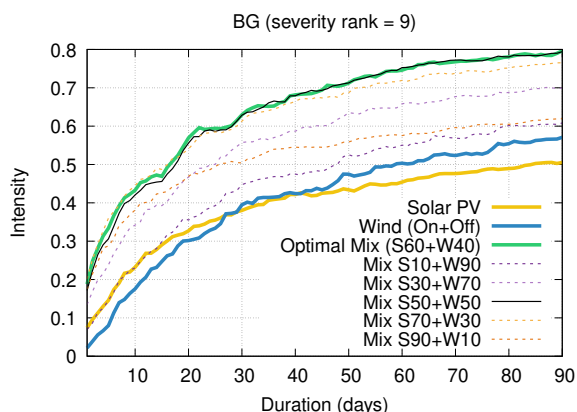

# Optimized duration range: D1-90

# Optimized duration range: D1-10

# Optimized duration range: D10-30

# Optimized duration range: D30-90