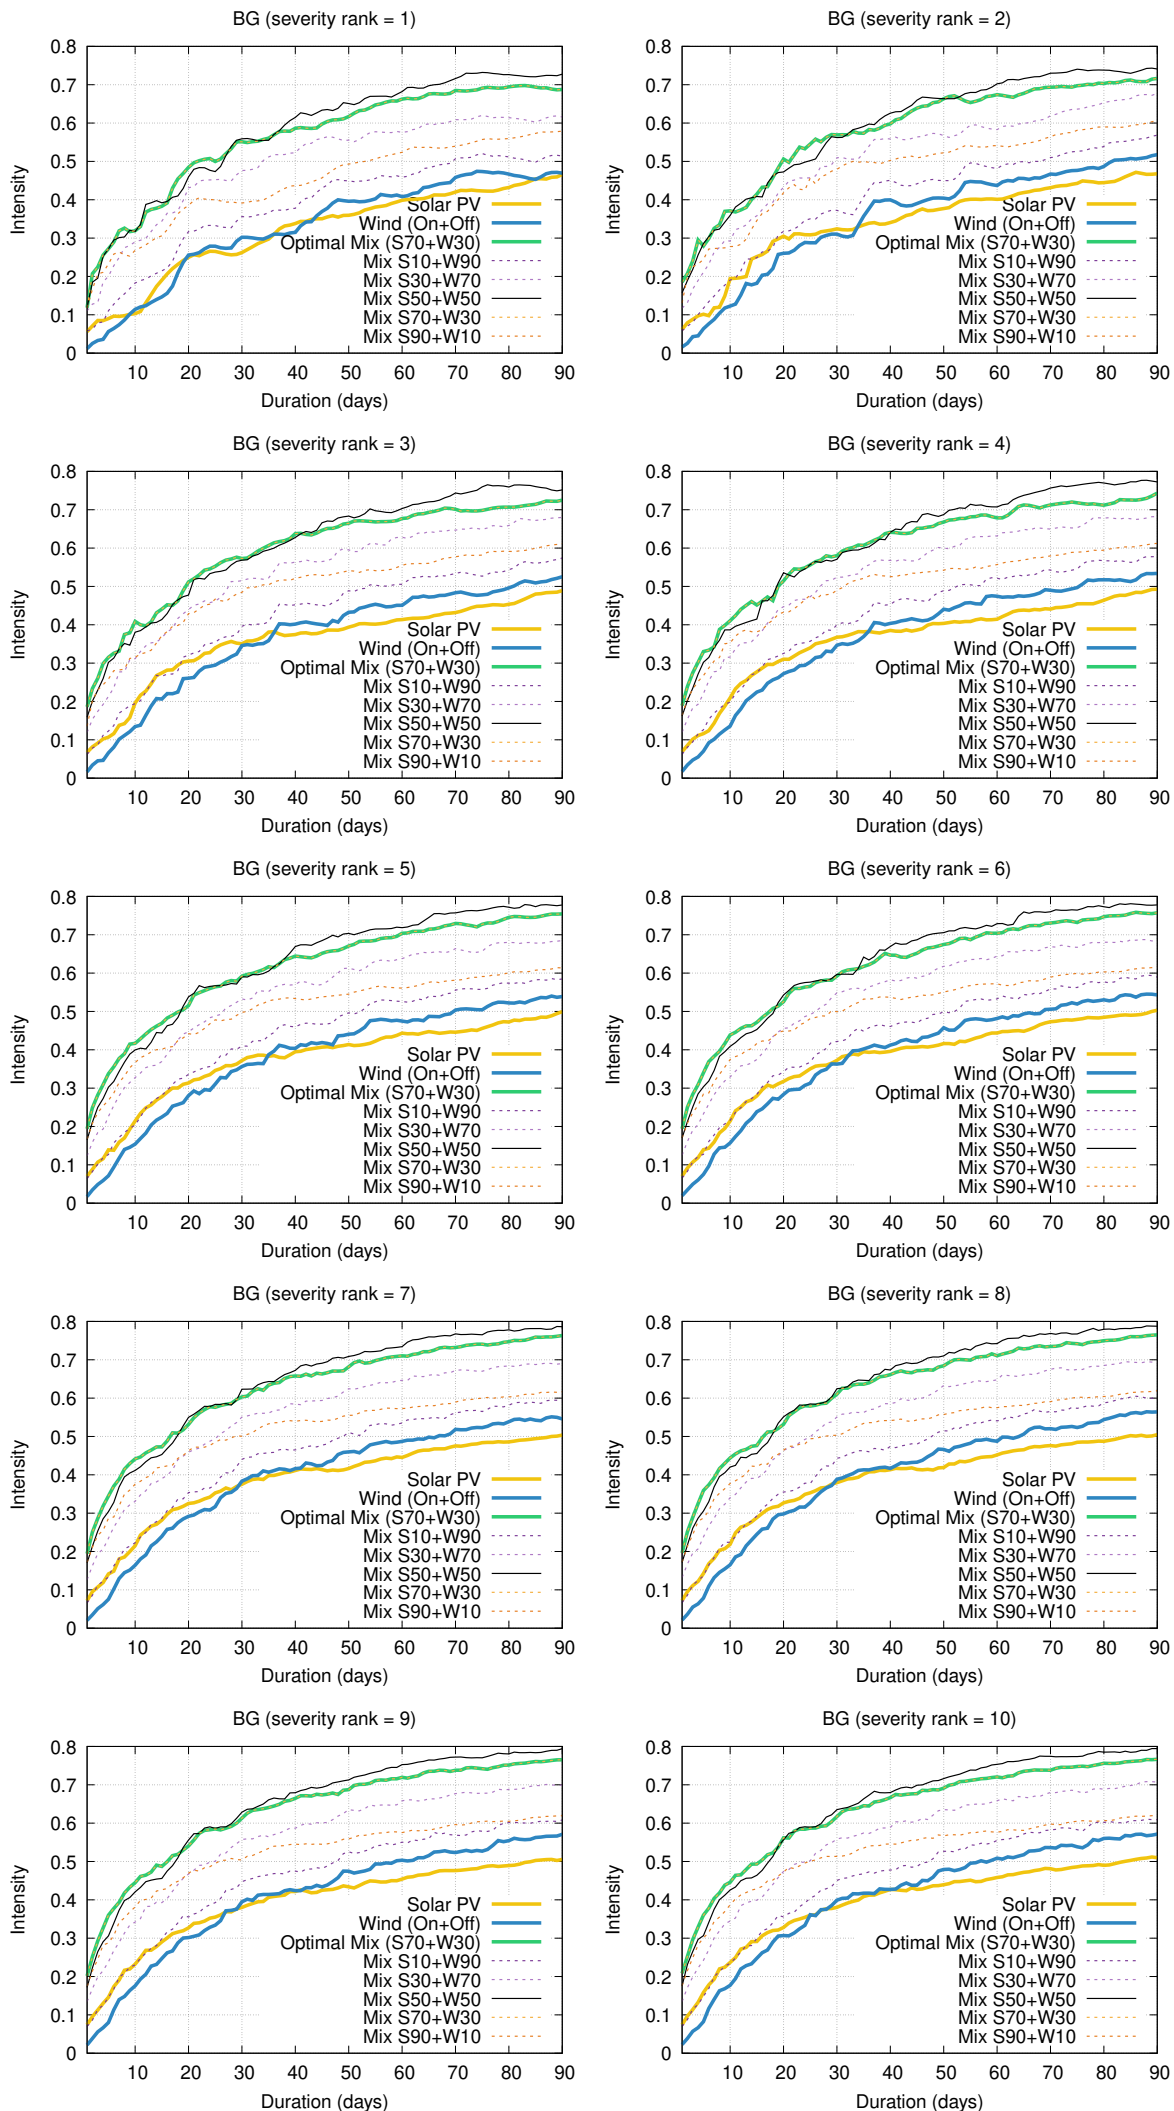

# Optimized duration range: D1-90

# Optimized duration range: D1-10

# Optimized duration range: D10-30

# Optimized duration range: D30-90