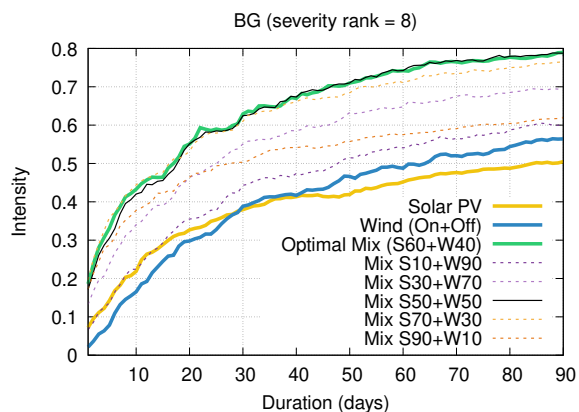

# Optimized duration range: D1-90

# Optimized duration range: D1-10

# Optimized duration range: D10-30

# Optimized duration range: D30-90