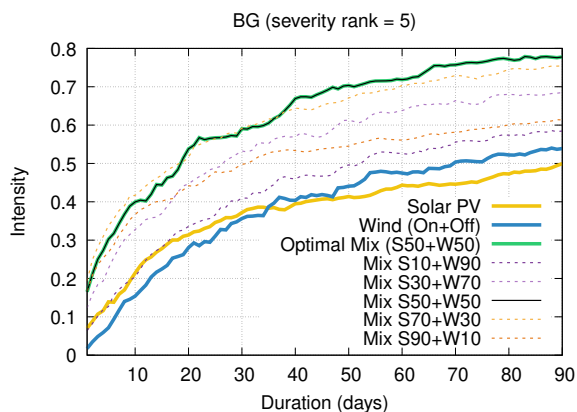

# Optimized duration range: D1-90

# Optimized duration range: D1-10

# Optimized duration range: D10-30

# Optimized duration range: D30-90