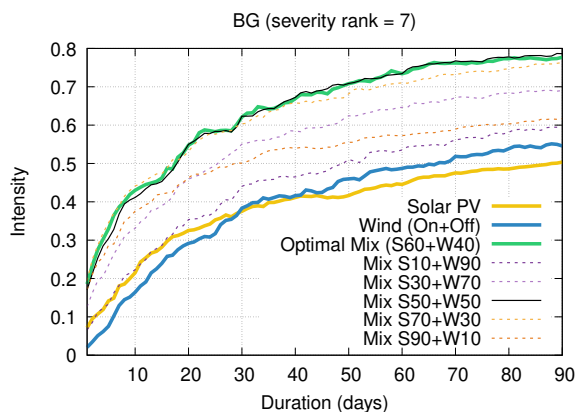

# Optimized duration range: D1-90

# Optimized duration range: D1-10

# Optimized duration range: D10-30

# Optimized duration range: D30-90