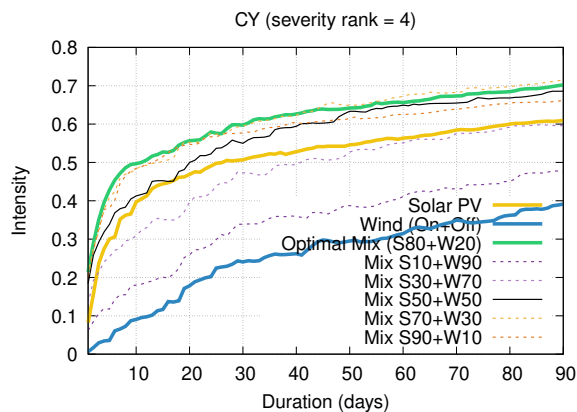

# Optimized duration range: D1-90

# Optimized duration range: D1-10

# Optimized duration range: D10-30

# Optimized duration range: D30-90