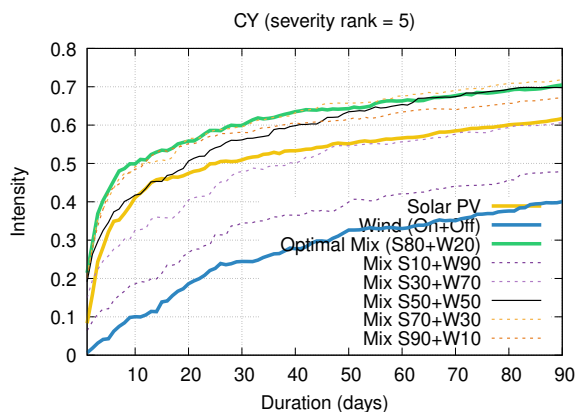

# Optimized duration range: D1-90

# Optimized duration range: D1-10

# Optimized duration range: D10-30

# Optimized duration range: D30-90