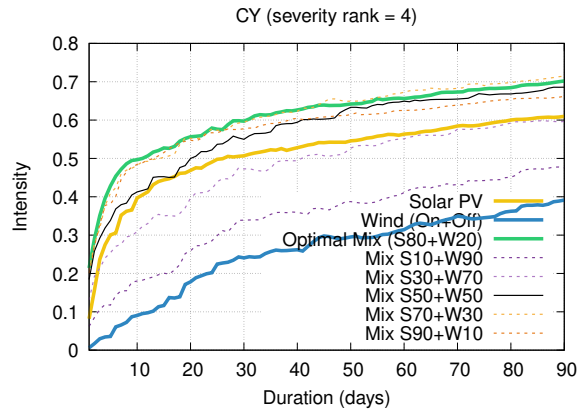

# Optimized duration range: D1-90

# Optimized duration range: D1-10

# Optimized duration range: D10-30

# Optimized duration range: D30-90