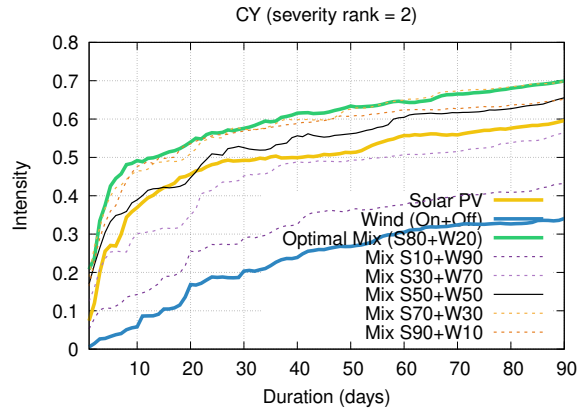

# Optimized duration range: D1-90

# Optimized duration range: D1-10

# Optimized duration range: D10-30

# Optimized duration range: D30-90