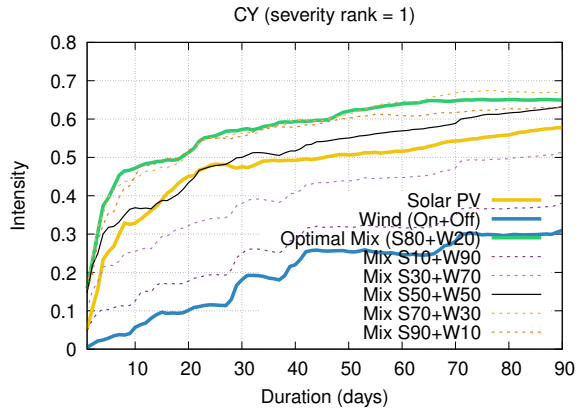

# Optimized duration range: D1-90

# Optimized duration range: D1-10

# Optimized duration range: D10-30

# Optimized duration range: D30-90