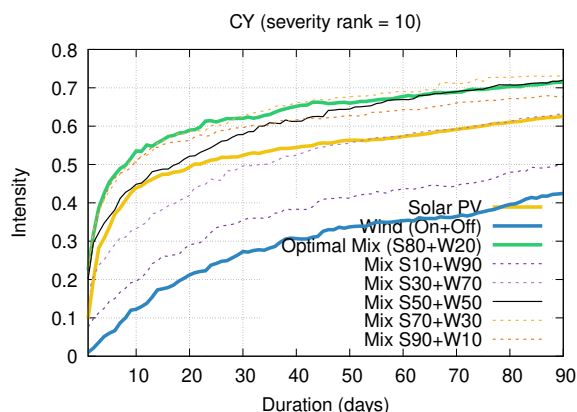

# Optimized duration range: D1-90

# Optimized duration range: D1-10

# Optimized duration range: D10-30

# Optimized duration range: D30-90