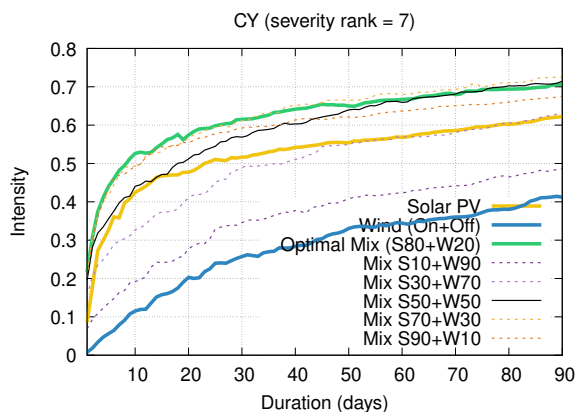

# Optimized duration range: D1-90

# Optimized duration range: D1-10

# Optimized duration range: D10-30

# Optimized duration range: D30-90