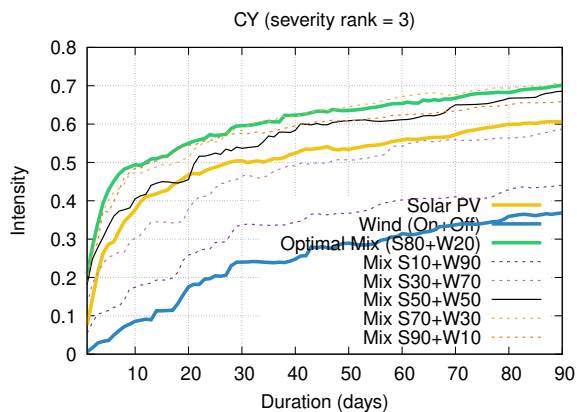

# Optimized duration range: D1-90

# Optimized duration range: D1-10

# Optimized duration range: D10-30

# Optimized duration range: D30-90