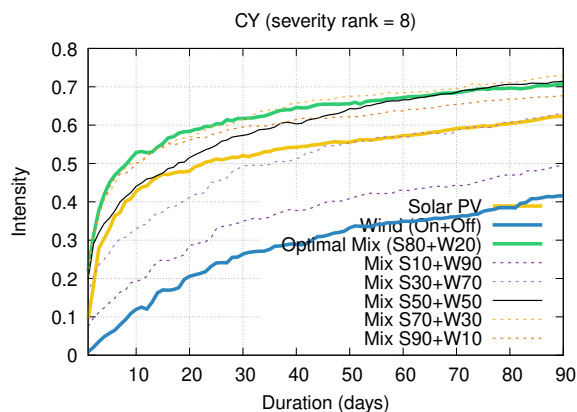

# Optimized duration range: D1-90

# Optimized duration range: D1-10

# Optimized duration range: D10-30

# Optimized duration range: D30-90