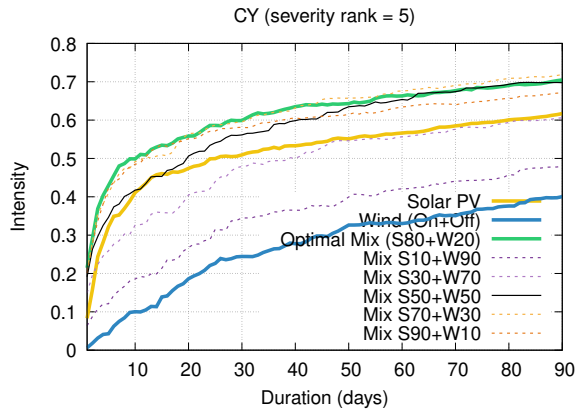

# Optimized duration range: D1-90

# Optimized duration range: D1-10

# Optimized duration range: D10-30

# Optimized duration range: D30-90