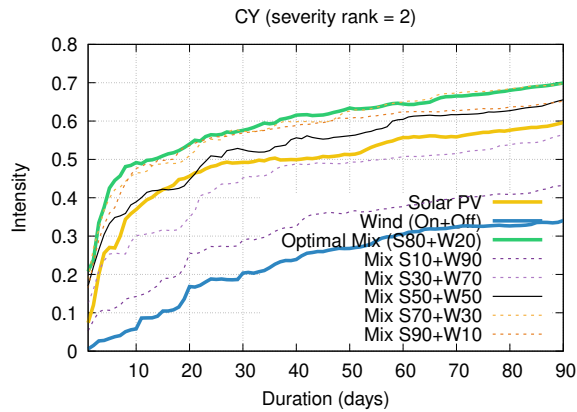

# Optimized duration range: D1-90

# Optimized duration range: D1-10

# Optimized duration range: D10-30

# Optimized duration range: D30-90