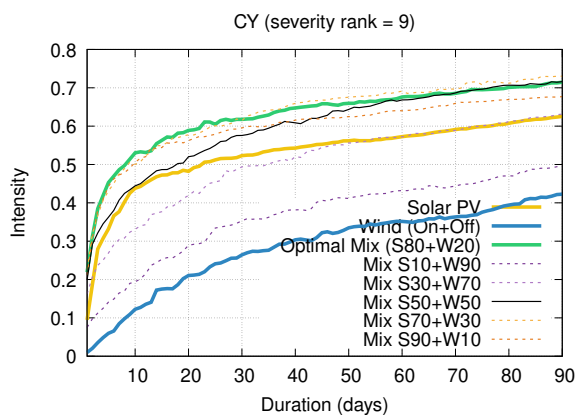

# Optimized duration range: D1-90

# Optimized duration range: D1-10

# Optimized duration range: D10-30

# Optimized duration range: D30-90