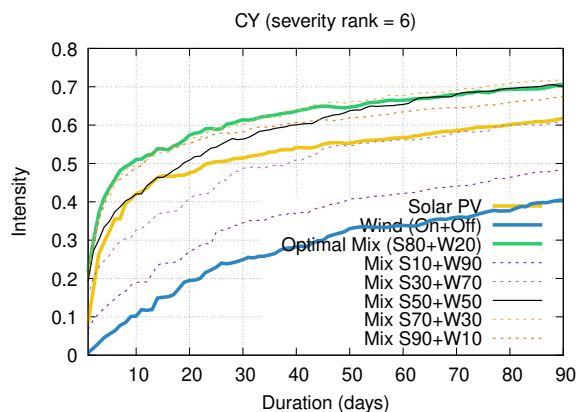

# Optimized duration range: D1-90

# Optimized duration range: D1-10

# Optimized duration range: D10-30

# Optimized duration range: D30-90