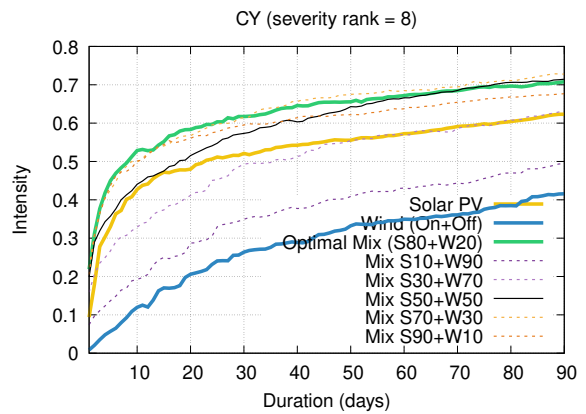

# Optimized duration range: D1-90

# Optimized duration range: D1-10

# Optimized duration range: D10-30

# Optimized duration range: D30-90