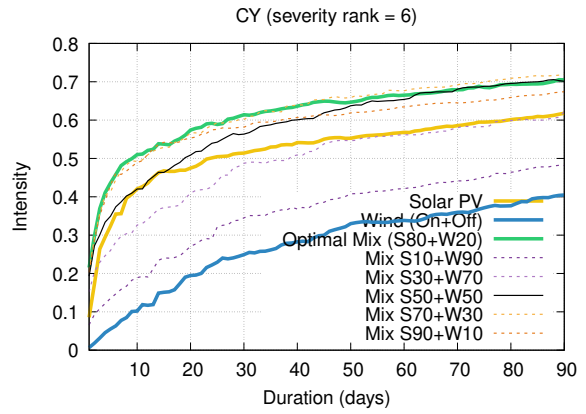

# Optimized duration range: D1-90

# Optimized duration range: D1-10

# Optimized duration range: D10-30

# Optimized duration range: D30-90