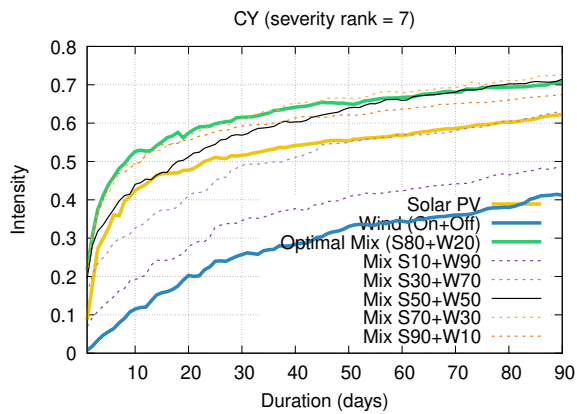

# Optimized duration range: D1-90

# Optimized duration range: D1-10

# Optimized duration range: D10-30

# Optimized duration range: D30-90