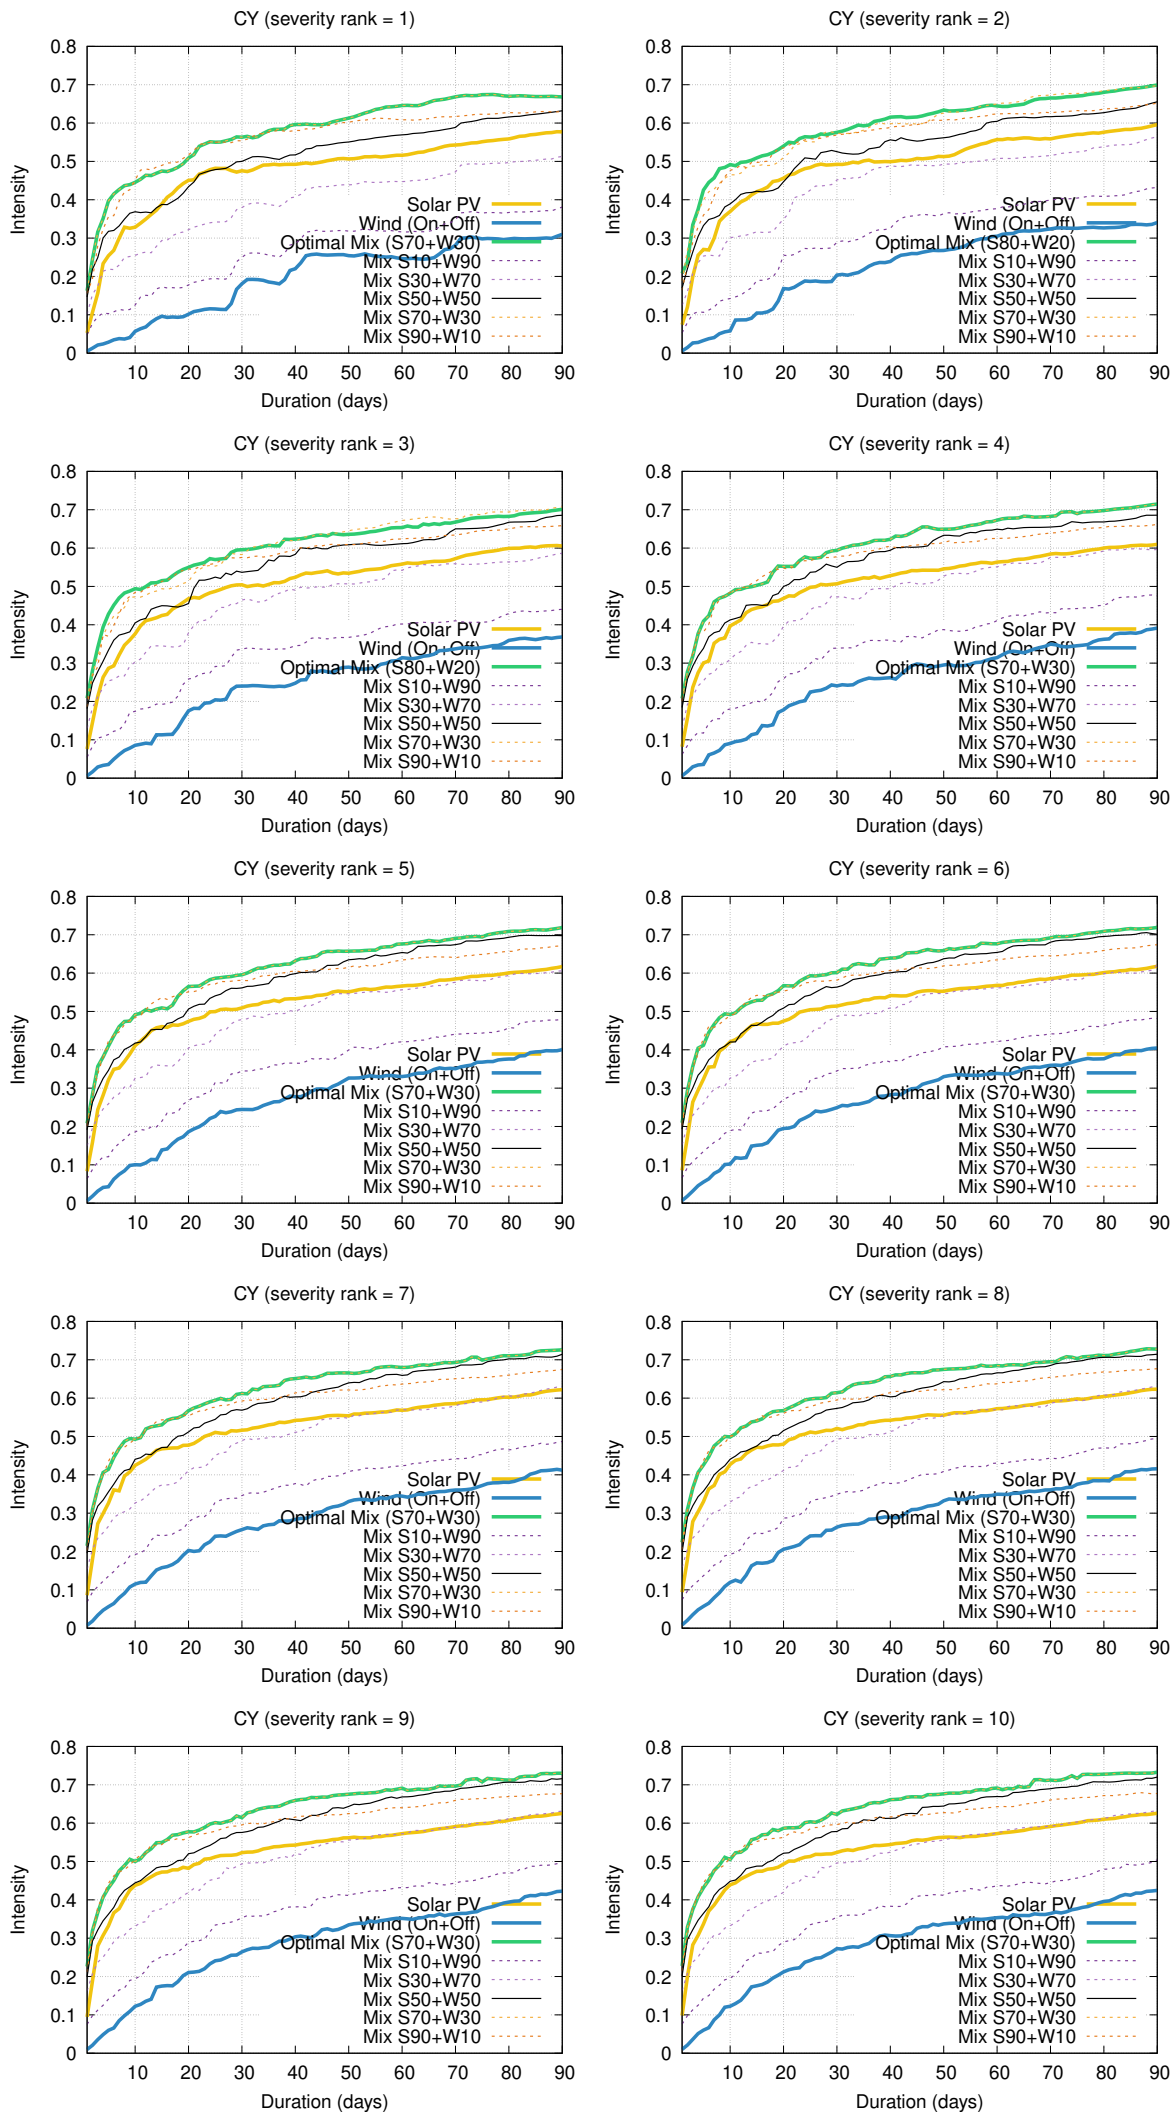

# Optimized duration range: D1-90

# Optimized duration range: D1-10

# Optimized duration range: D10-30

# Optimized duration range: D30-90