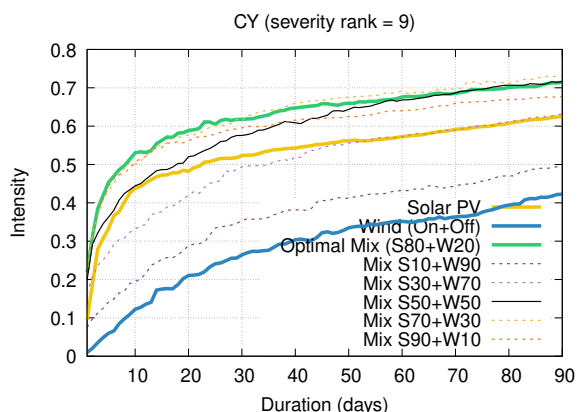

# Optimized duration range: D1-90

# Optimized duration range: D1-10

# Optimized duration range: D10-30

# Optimized duration range: D30-90