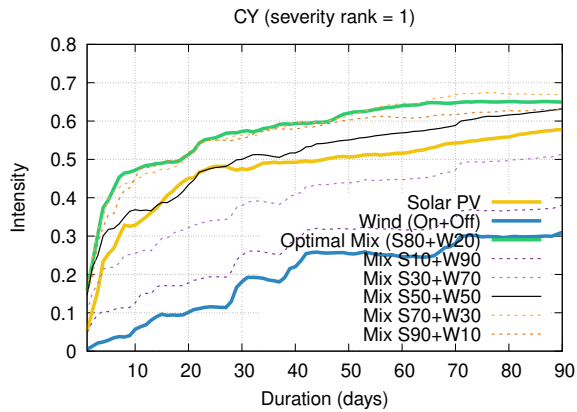

# Optimized duration range: D1-90

# Optimized duration range: D1-10

# Optimized duration range: D10-30

# Optimized duration range: D30-90