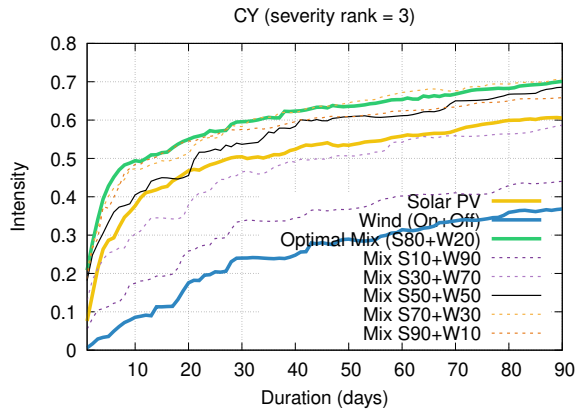

# Optimized duration range: D1-90

# Optimized duration range: D1-10

# Optimized duration range: D10-30

# Optimized duration range: D30-90