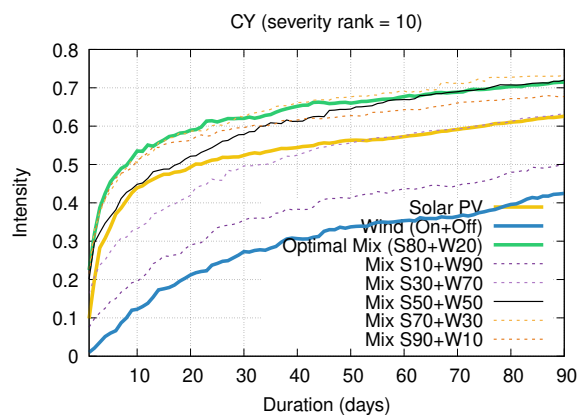

# Optimized duration range: D1-90

# Optimized duration range: D1-10

# Optimized duration range: D10-30

# Optimized duration range: D30-90