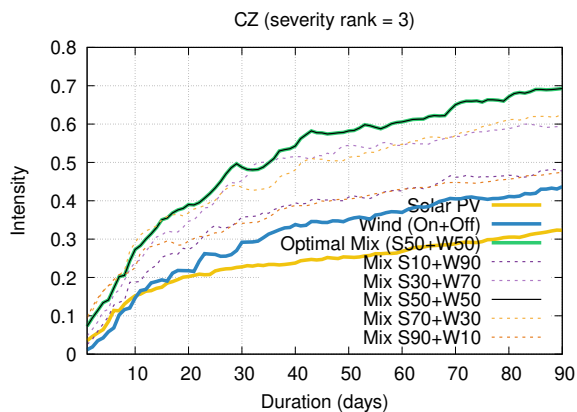

Optimized duration range: D1-90

Optimized duration range: D1-10

Optimized duration range: D10-30