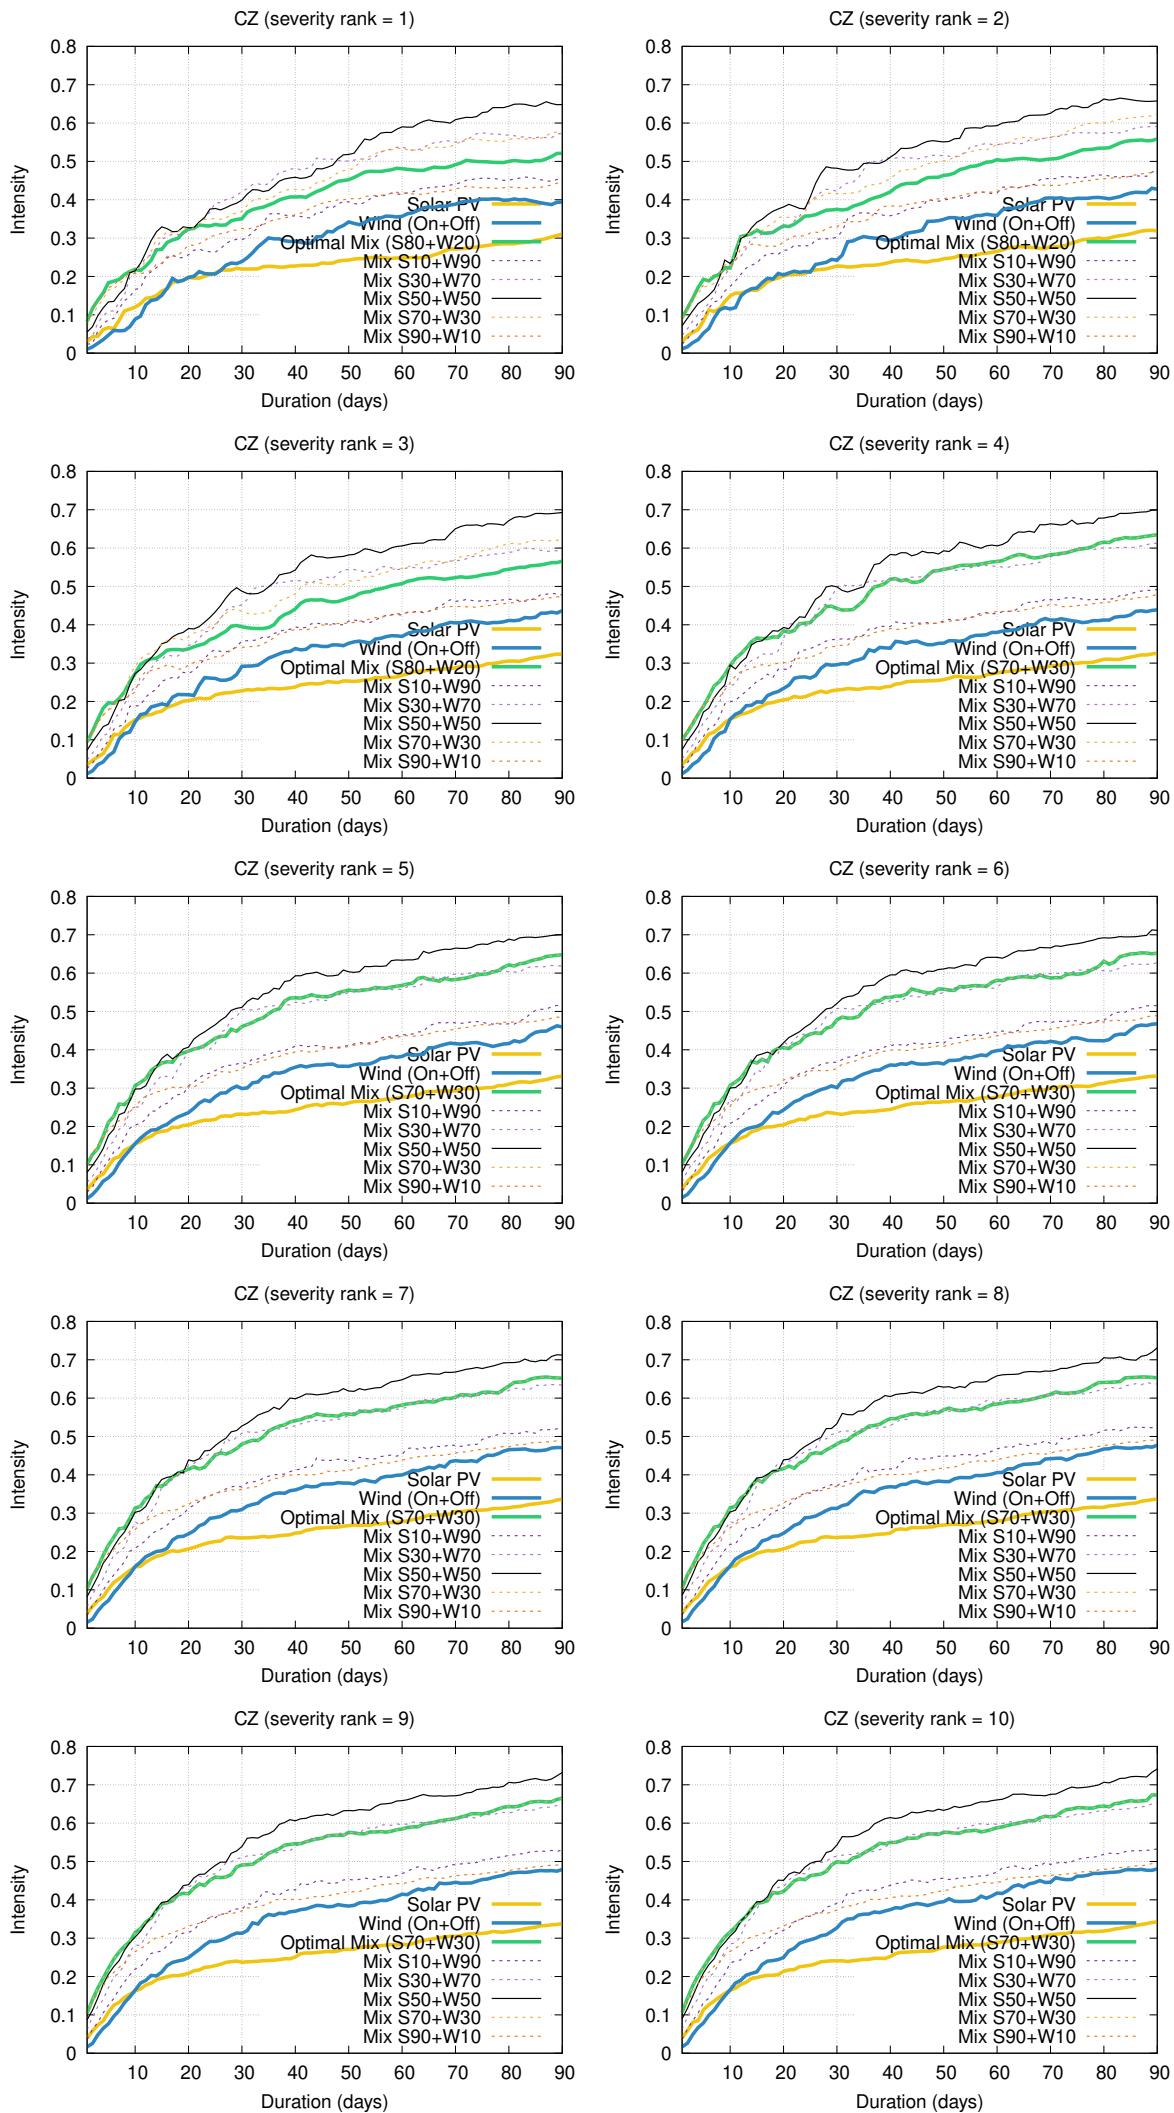

Optimized duration range: D1-90

Optimized duration range: D1-10

Optimized duration range: D10-30