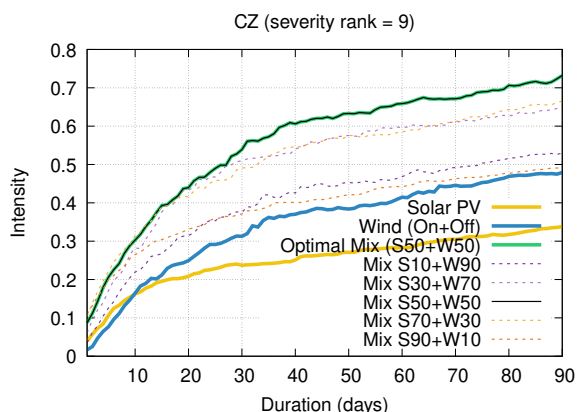

Optimized duration range: D1-90

Optimized duration range: D1-10

Optimized duration range: D10-30