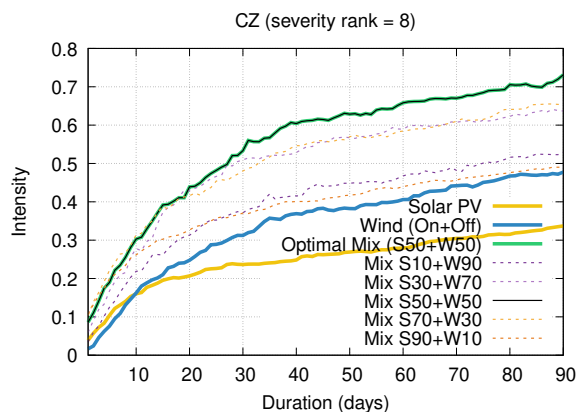

Optimized duration range: D1-90

Optimized duration range: D1-10

Optimized duration range: D10-30