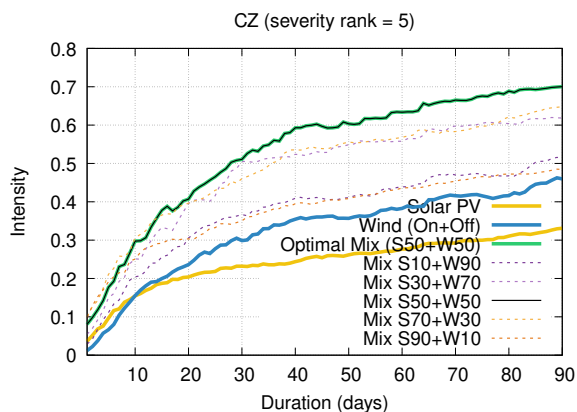

Optimized duration range: D1-90

Optimized duration range: D1-10

Optimized duration range: D10-30