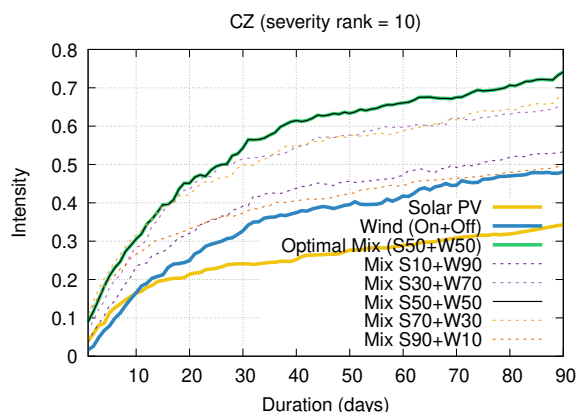

Optimized duration range: D1-90

Optimized duration range: D1-10

Optimized duration range: D10-30