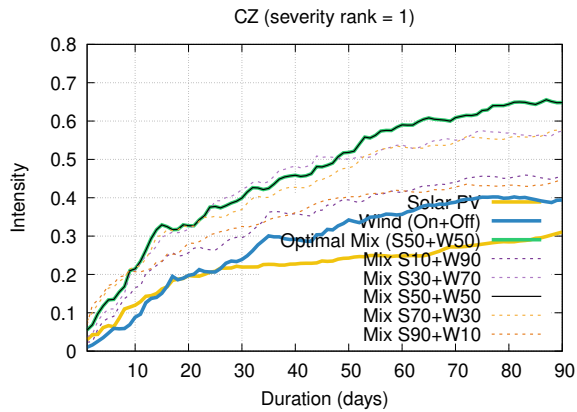

Optimized duration range: D1-90

Optimized duration range: D1-10

Optimized duration range: D10-30