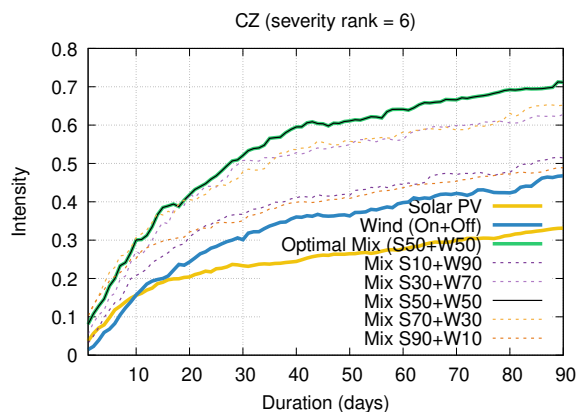

Optimized duration range: D1-90

Optimized duration range: D1-10

Optimized duration range: D10-30