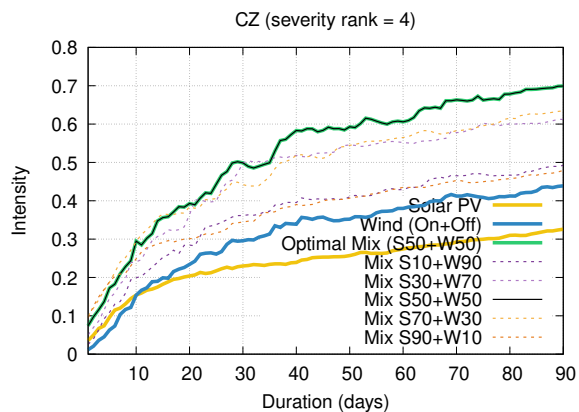

Optimized duration range: D1-90

Optimized duration range: D1-10

Optimized duration range: D10-30