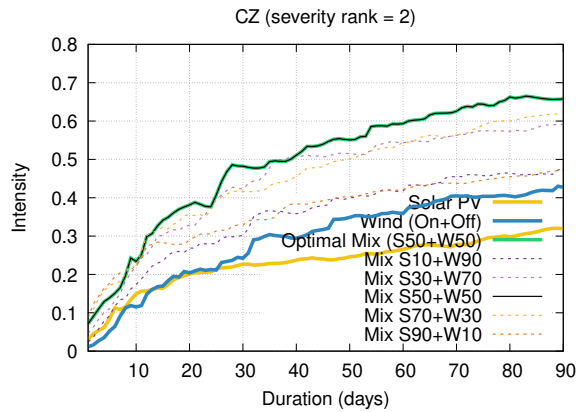

Optimized duration range: D1-90

Optimized duration range: D1-10

Optimized duration range: D10-30