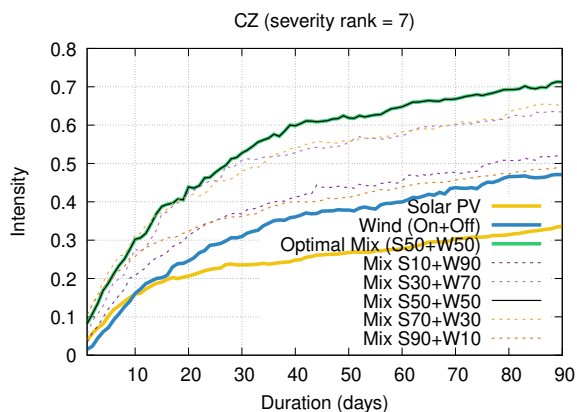

Optimized duration range: D1-90

Optimized duration range: D1-10

Optimized duration range: D10-30