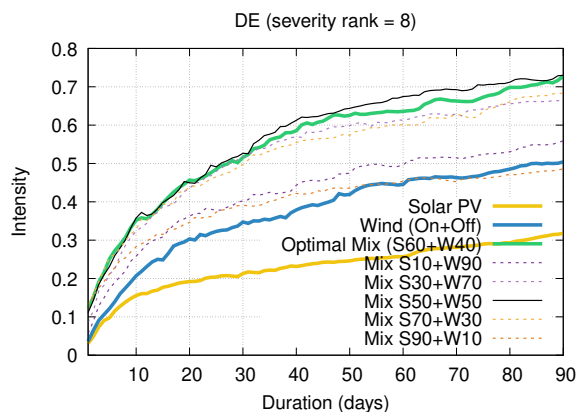

Optimized duration range: D1-90

Optimized duration range: D1-10

Optimized duration range: D10-30