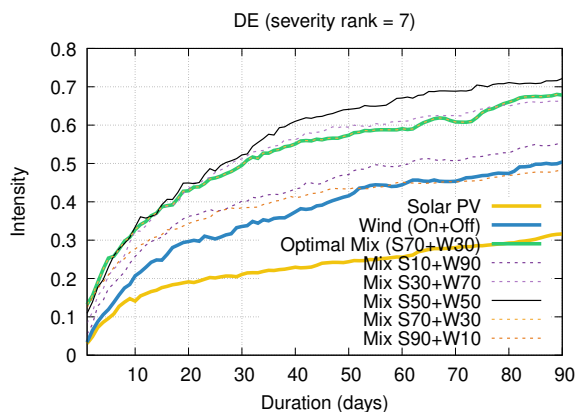

Optimized duration range: D1-90

Optimized duration range: D1-10

Optimized duration range: D10-30