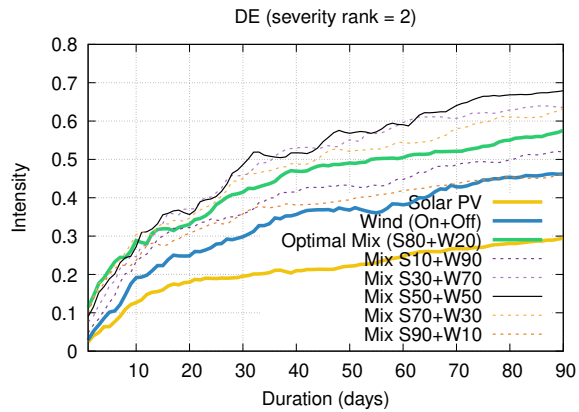

Optimized duration range: D1-90

Optimized duration range: D1-10

Optimized duration range: D10-30