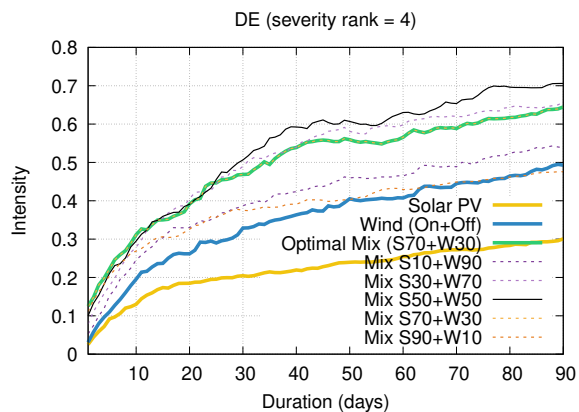

Optimized duration range: D1-90

Optimized duration range: D1-10

Optimized duration range: D10-30