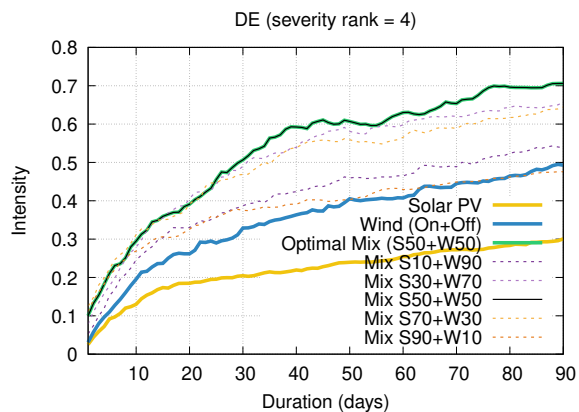

Optimized duration range: D1-90

Optimized duration range: D1-10

Optimized duration range: D10-30