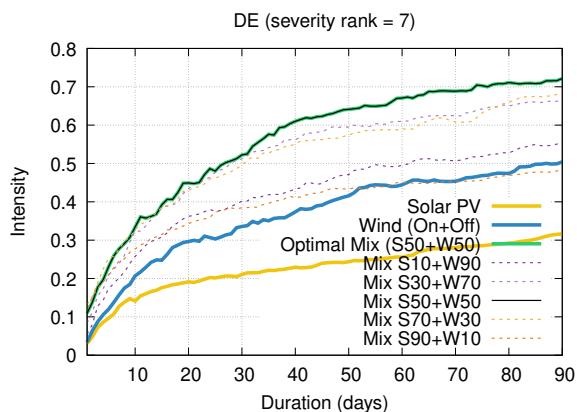

Optimized duration range: D1-90

Optimized duration range: D1-10

Optimized duration range: D10-30