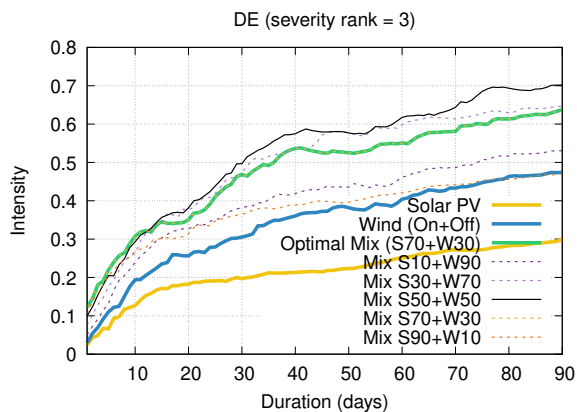

Optimized duration range: D1-90

Optimized duration range: D1-10

Optimized duration range: D10-30