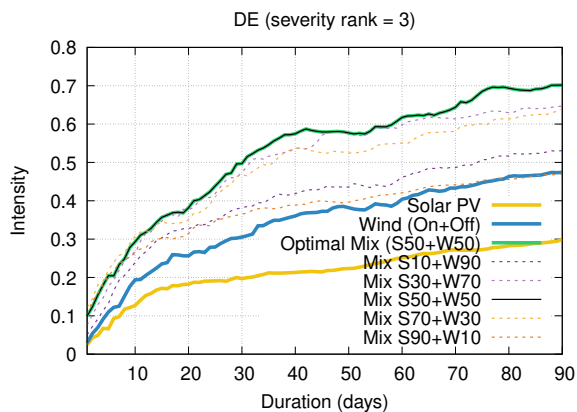

Optimized duration range: D1-90

Optimized duration range: D1-10

Optimized duration range: D10-30