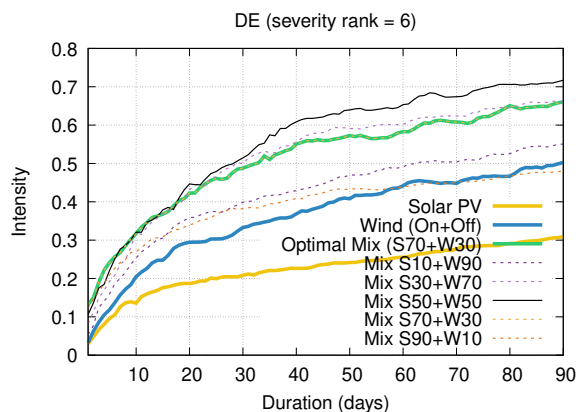

Optimized duration range: D1-90

Optimized duration range: D1-10

Optimized duration range: D10-30