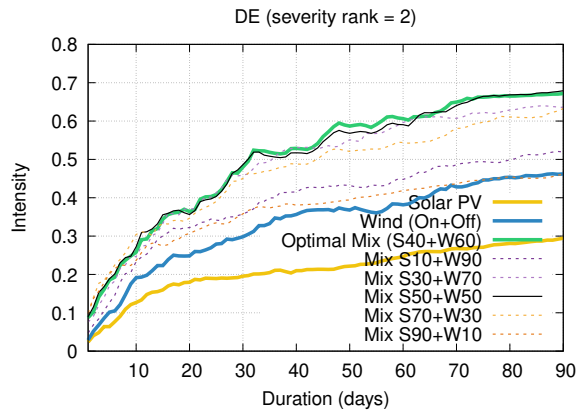

Optimized duration range: D1-90

Optimized duration range: D1-10

Optimized duration range: D10-30