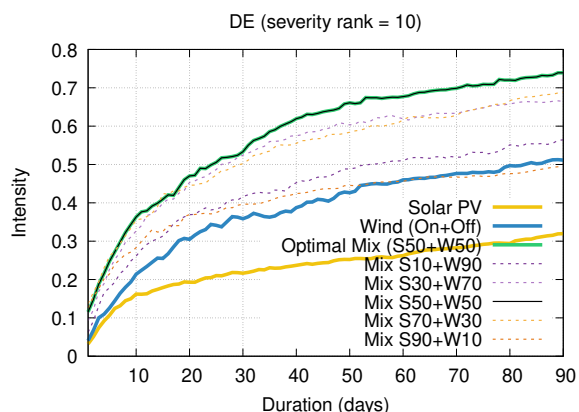

Optimized duration range: D1-90

Optimized duration range: D1-10

Optimized duration range: D10-30