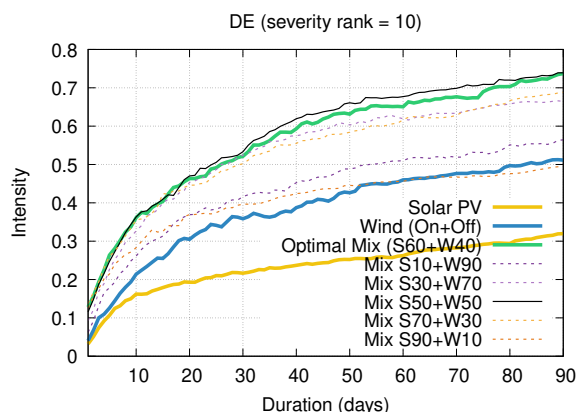

Optimized duration range: D1-90

Optimized duration range: D1-10

Optimized duration range: D10-30