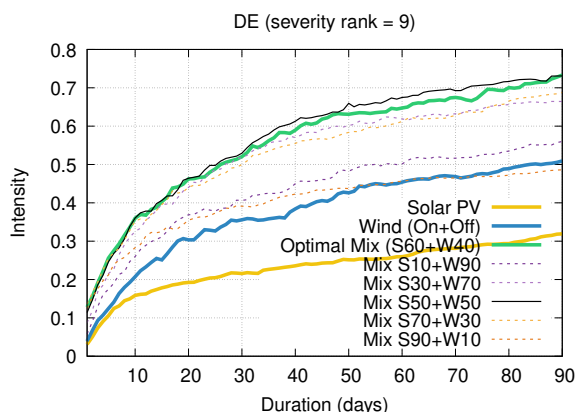

Optimized duration range: D1-90

Optimized duration range: D1-10

Optimized duration range: D10-30