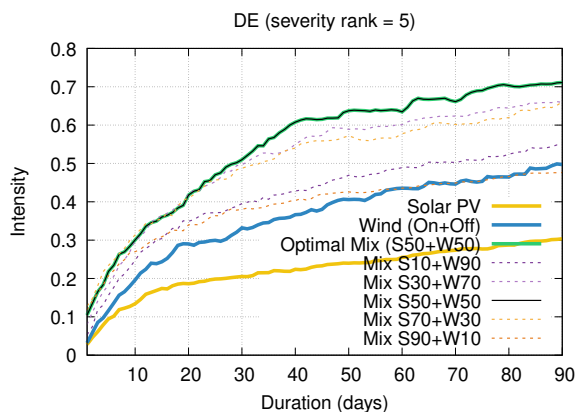

Optimized duration range: D1-90

Optimized duration range: D1-10

Optimized duration range: D10-30