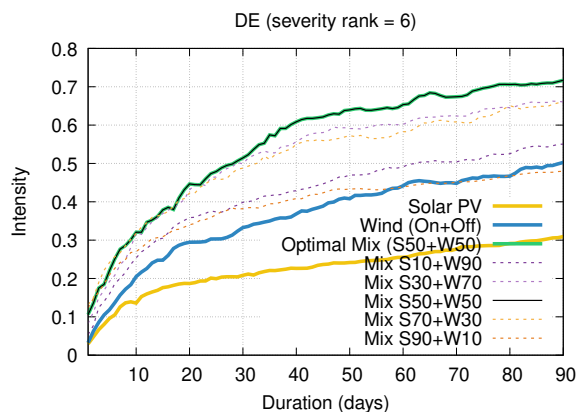

Optimized duration range: D1-90

Optimized duration range: D1-10

Optimized duration range: D10-30