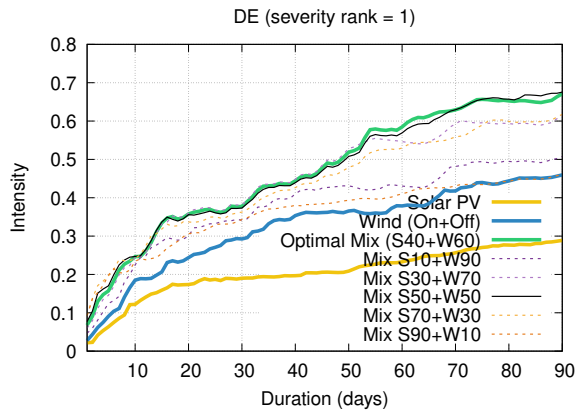

Optimized duration range: D1-90

Optimized duration range: D1-10

Optimized duration range: D10-30