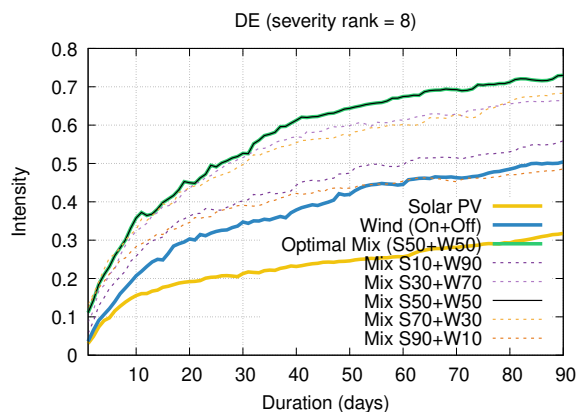

Optimized duration range: D1-90

Optimized duration range: D1-10

Optimized duration range: D10-30