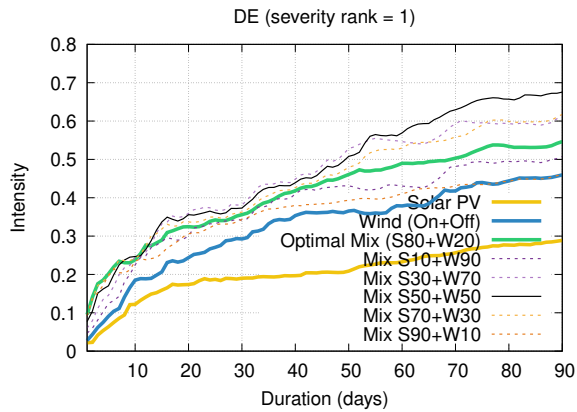

Optimized duration range: D1-90

Optimized duration range: D1-10

Optimized duration range: D10-30