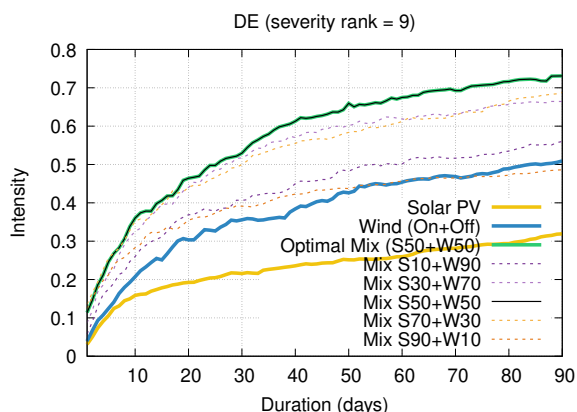

Optimized duration range: D1-90

Optimized duration range: D1-10

Optimized duration range: D10-30