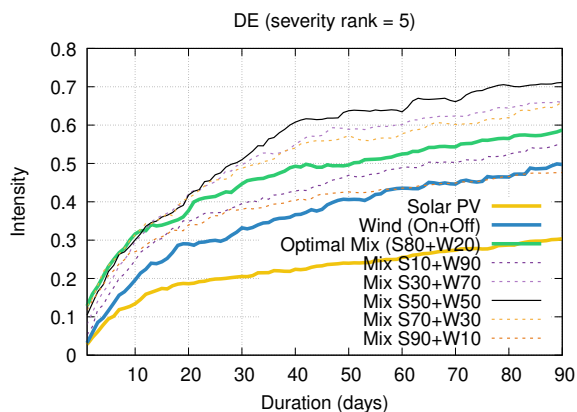

Optimized duration range: D1-90

Optimized duration range: D1-10

Optimized duration range: D10-30