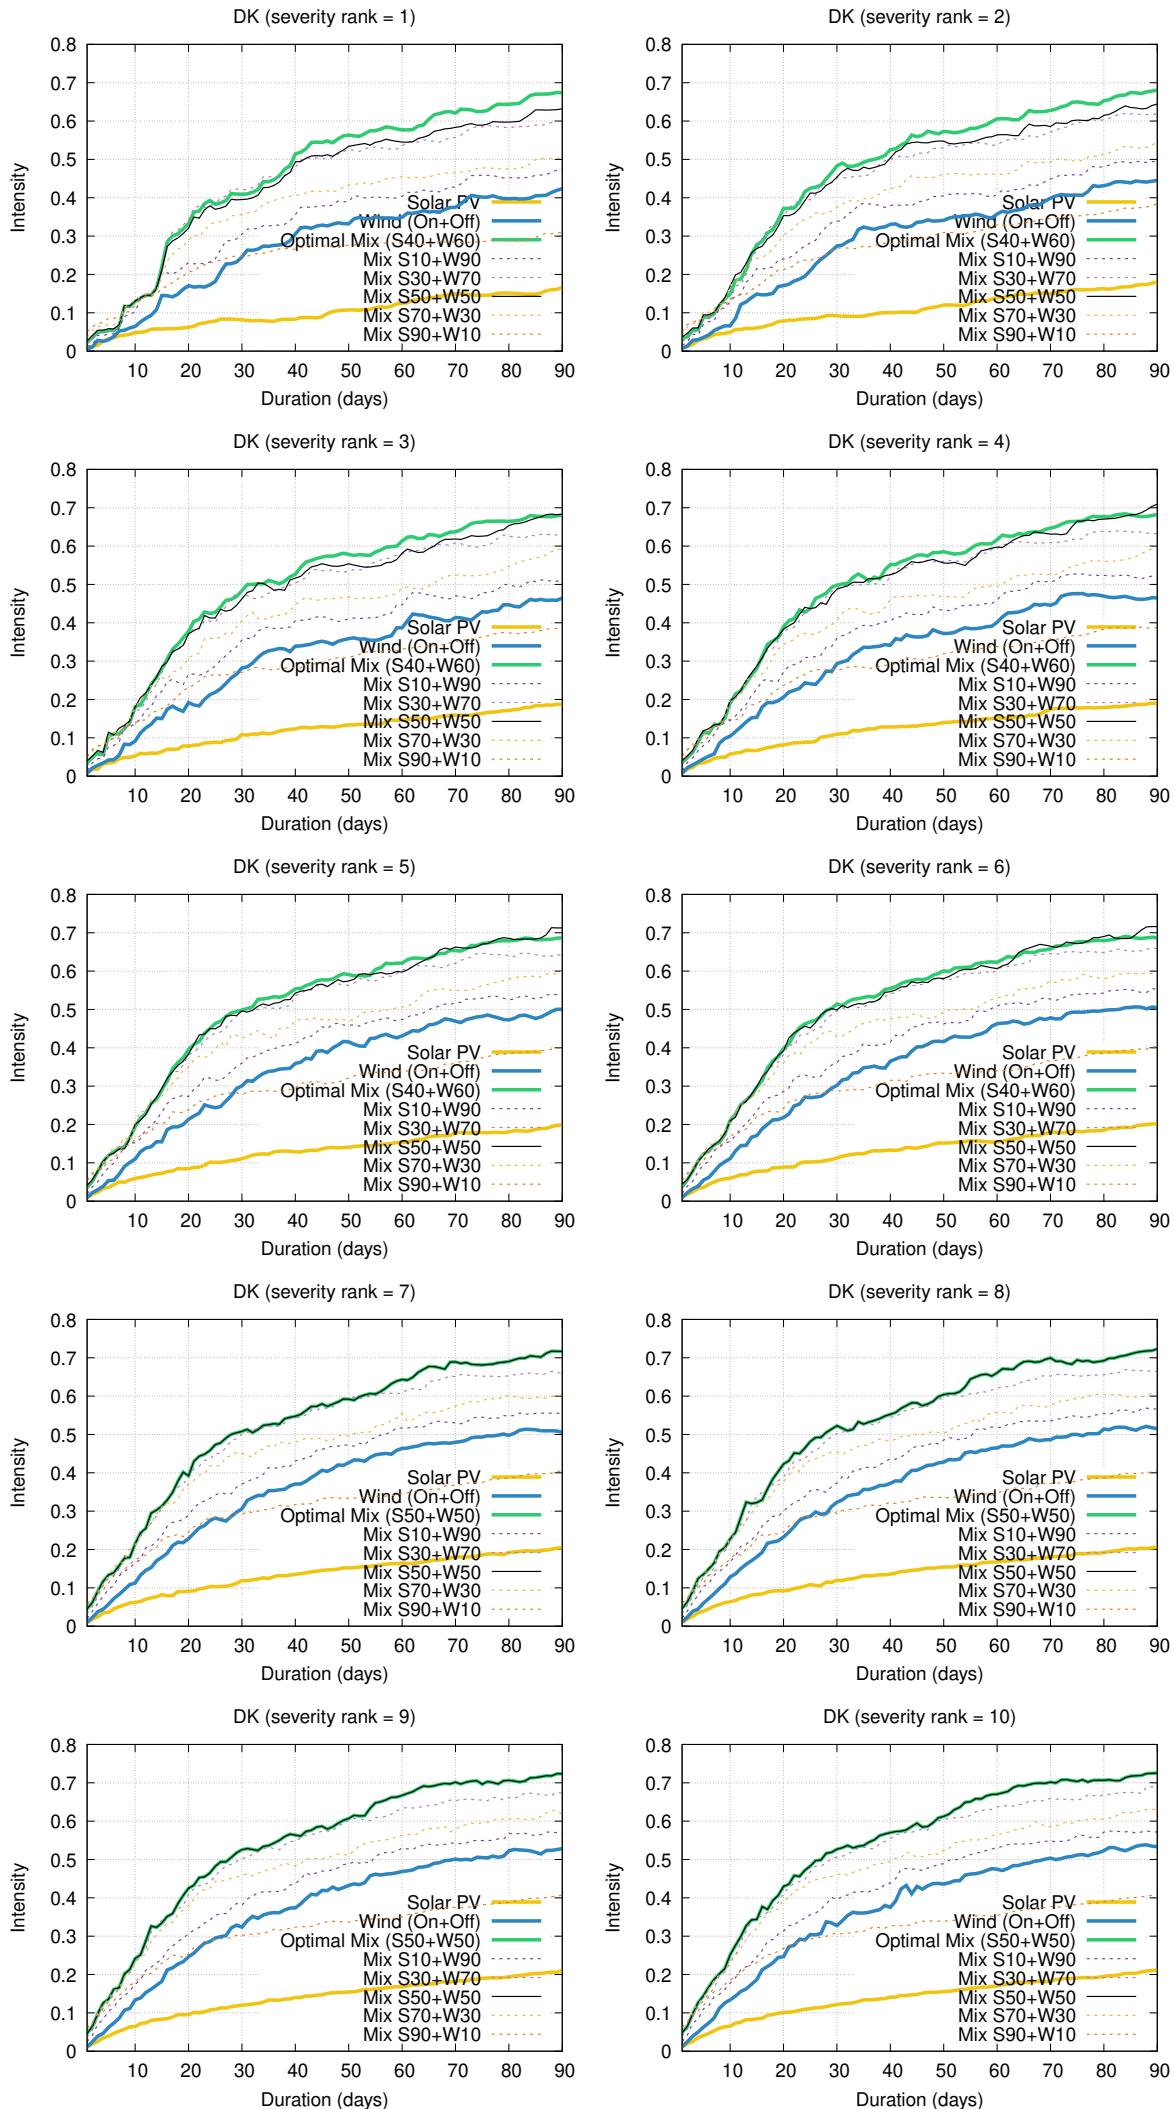

# Optimized duration range: D1-90

# Optimized duration range: D10-30

# Optimized duration range: D30-90