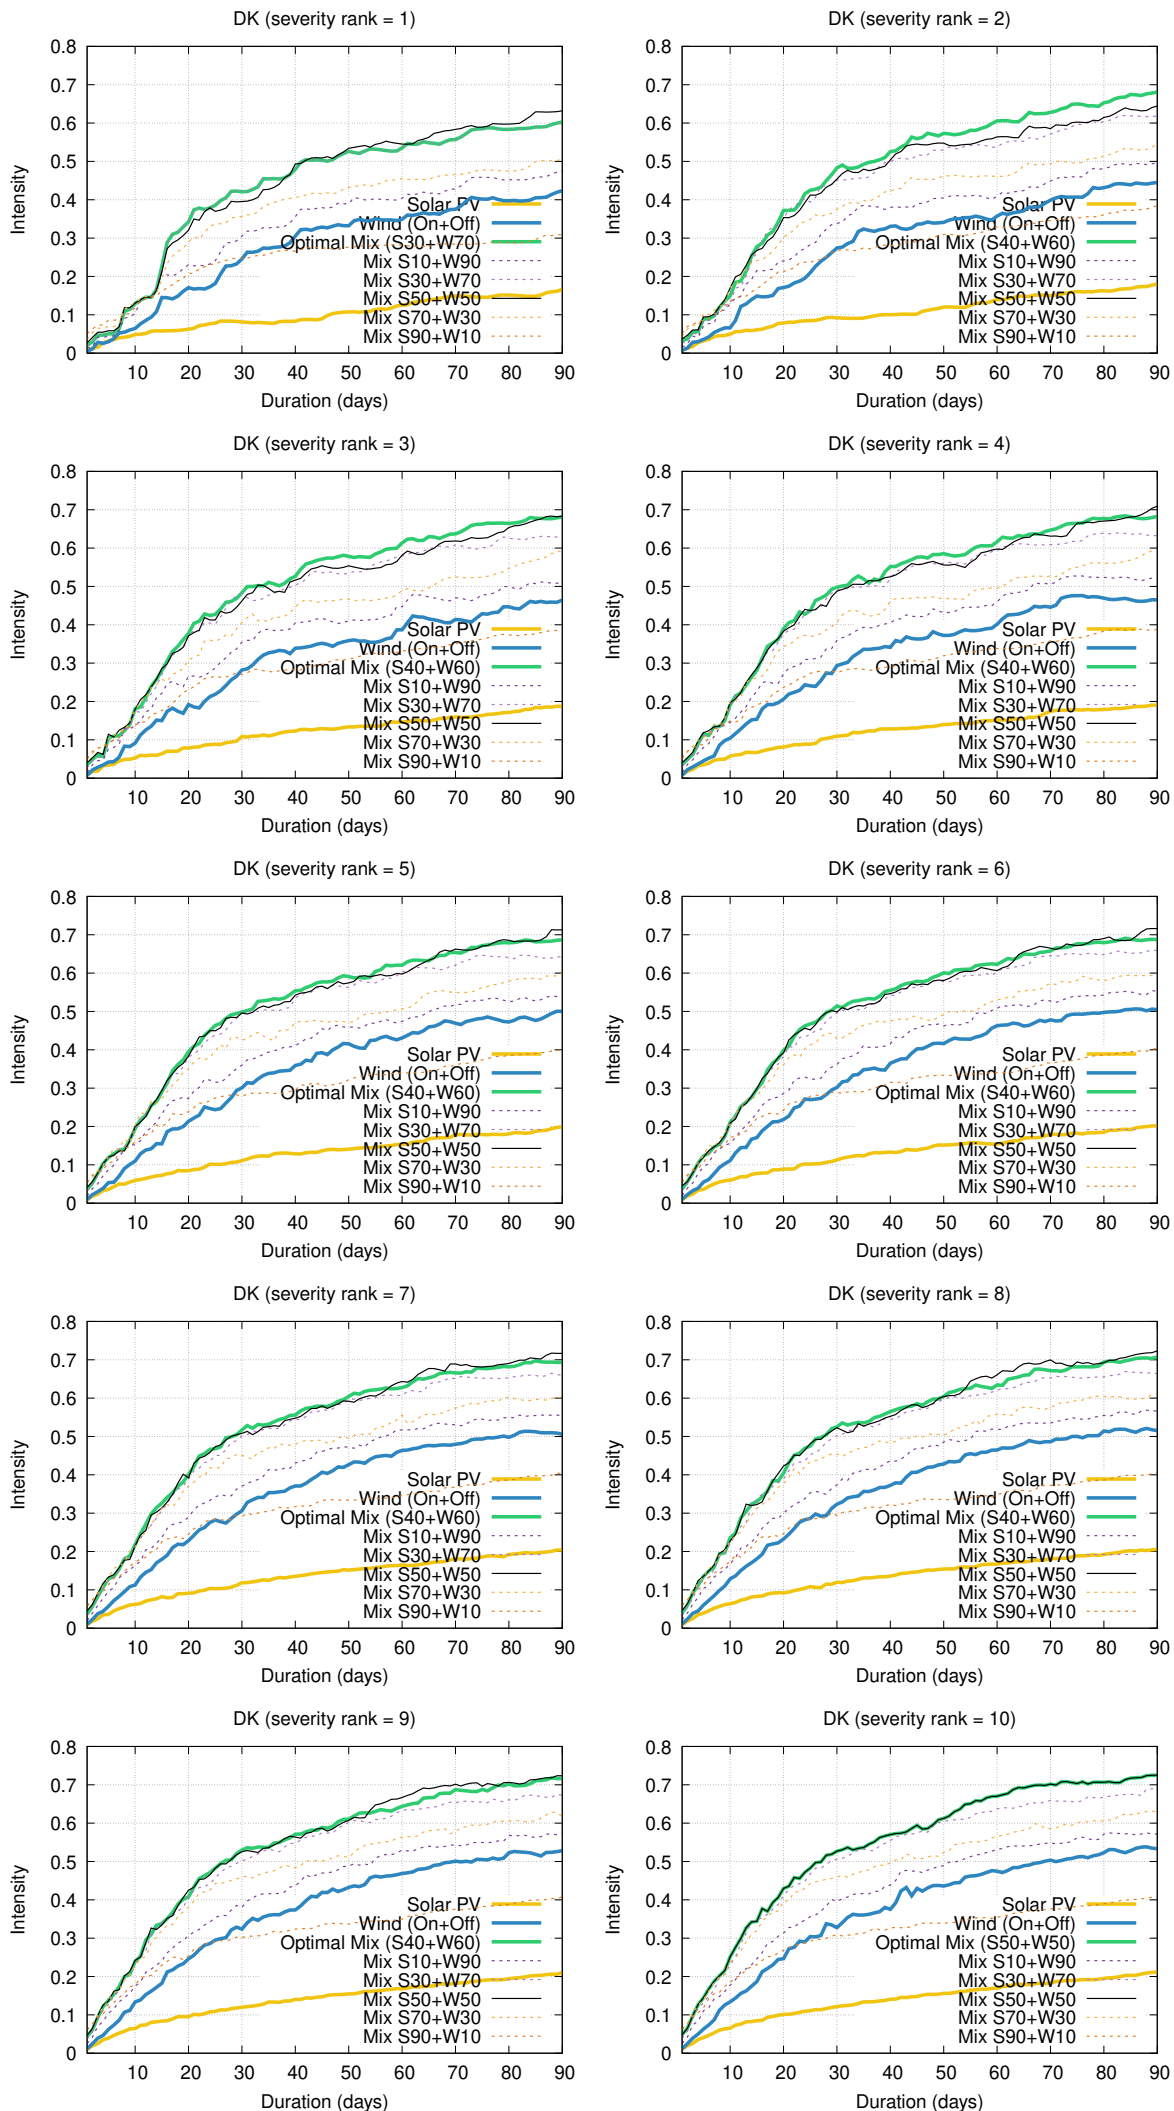

# Optimized duration range: D1-90

# Optimized duration range: D10-30

# Optimized duration range: D30-90