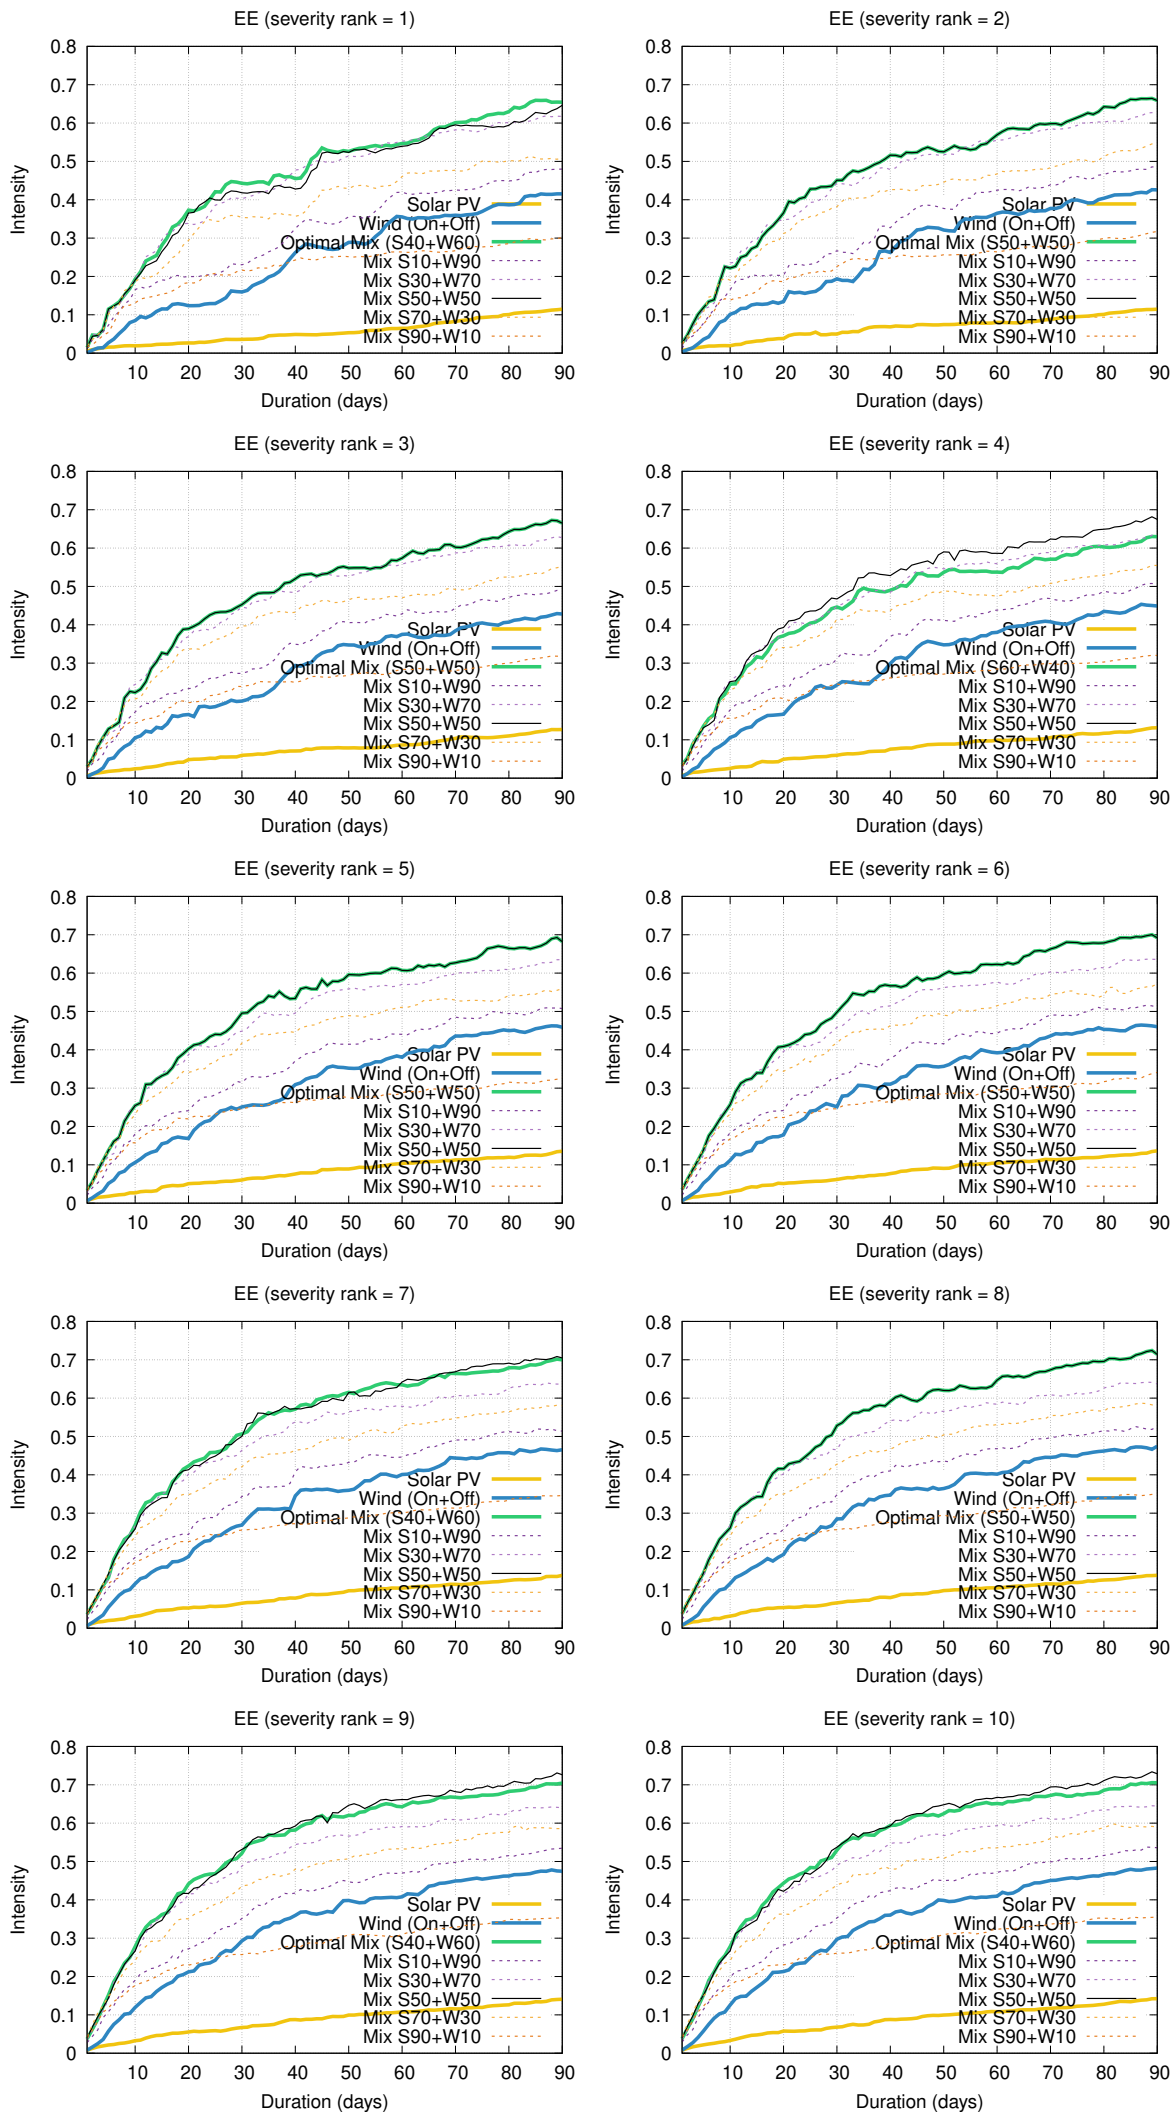

Optimized duration range: D1-90

Optimized duration range: D1-10

Optimized duration range: D10-30