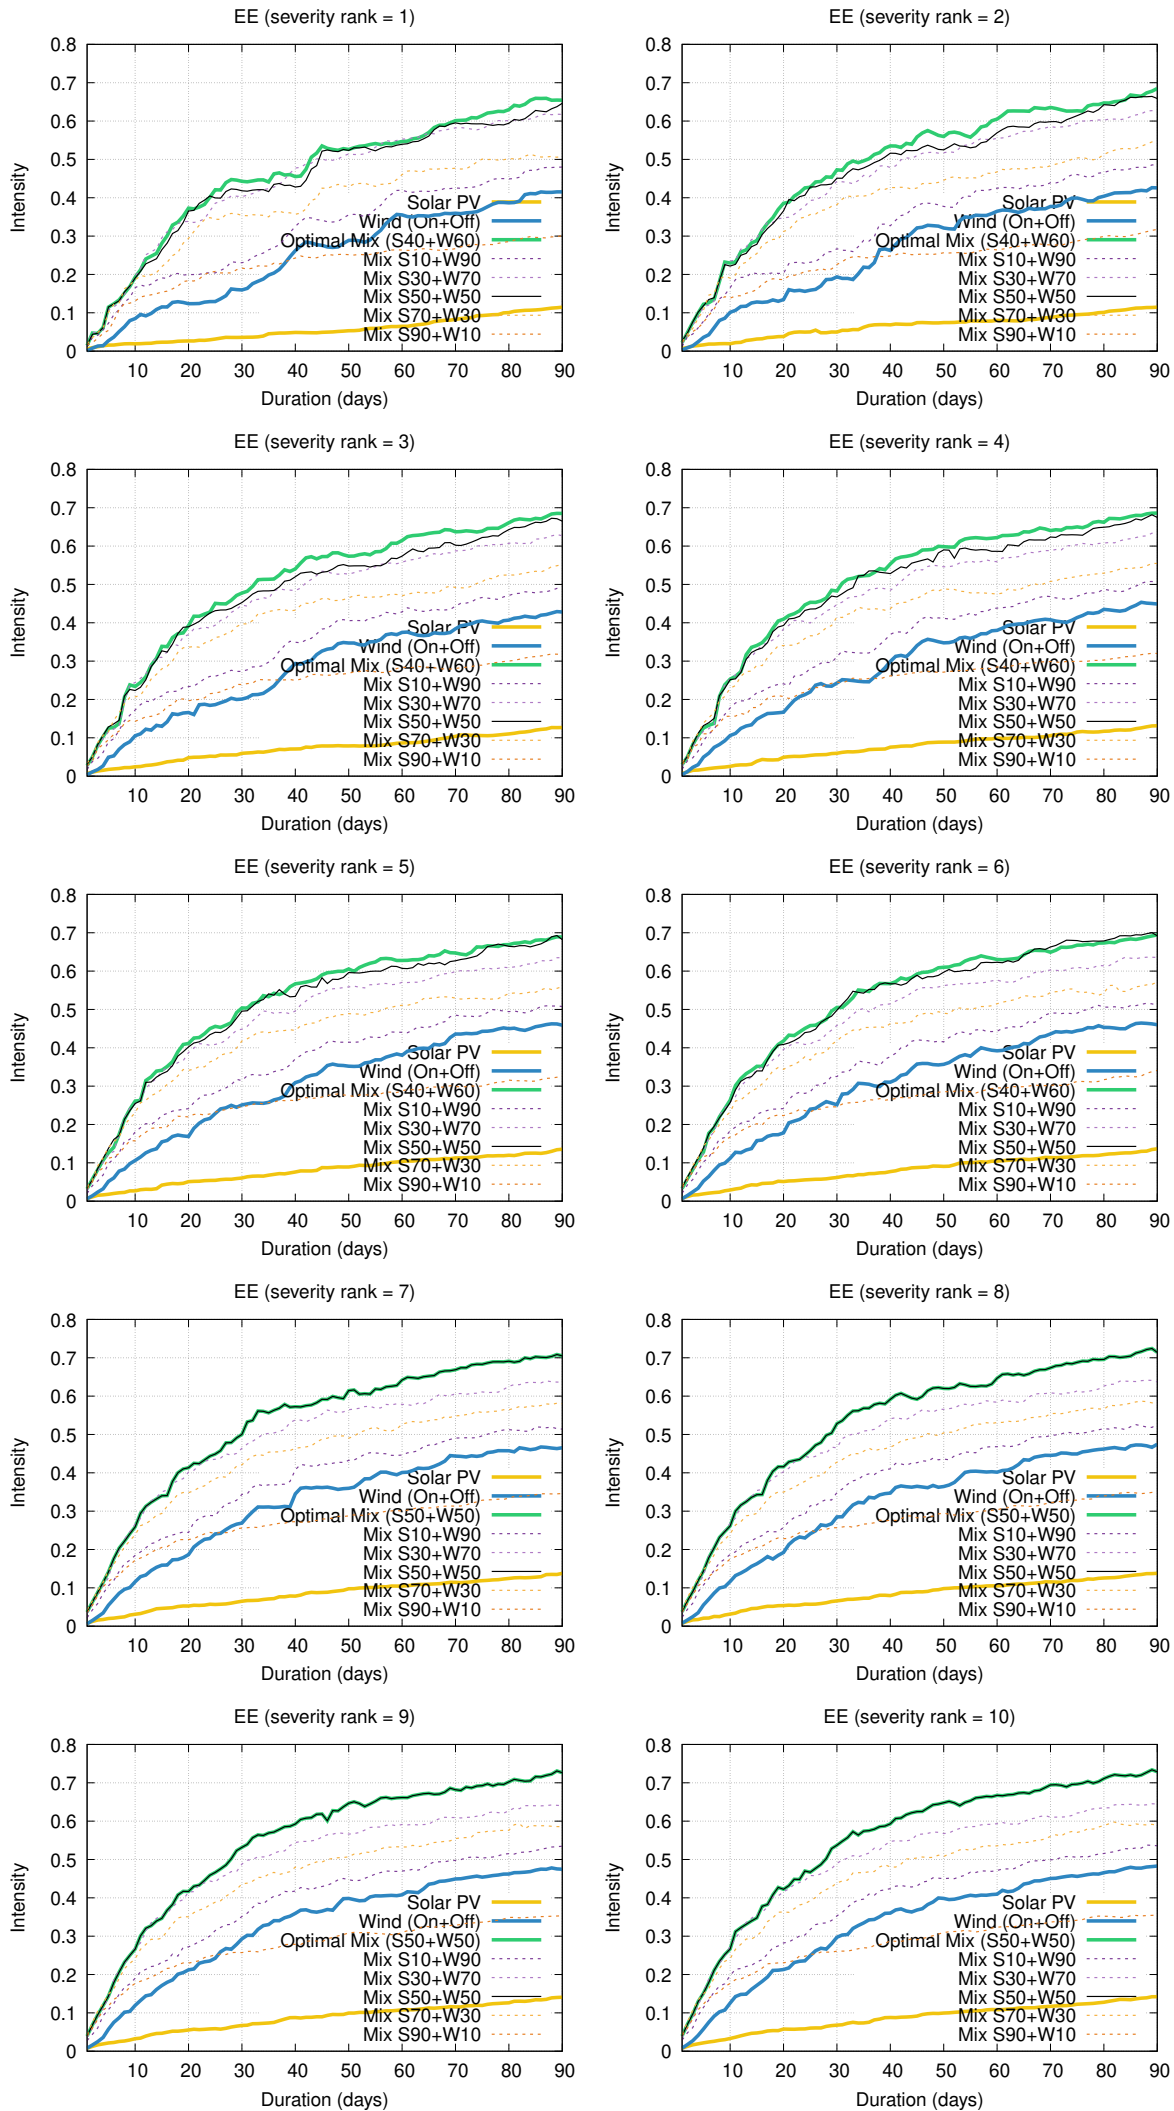

Optimized duration range: D1-90

Optimized duration range: D1-10

Optimized duration range: D10-30