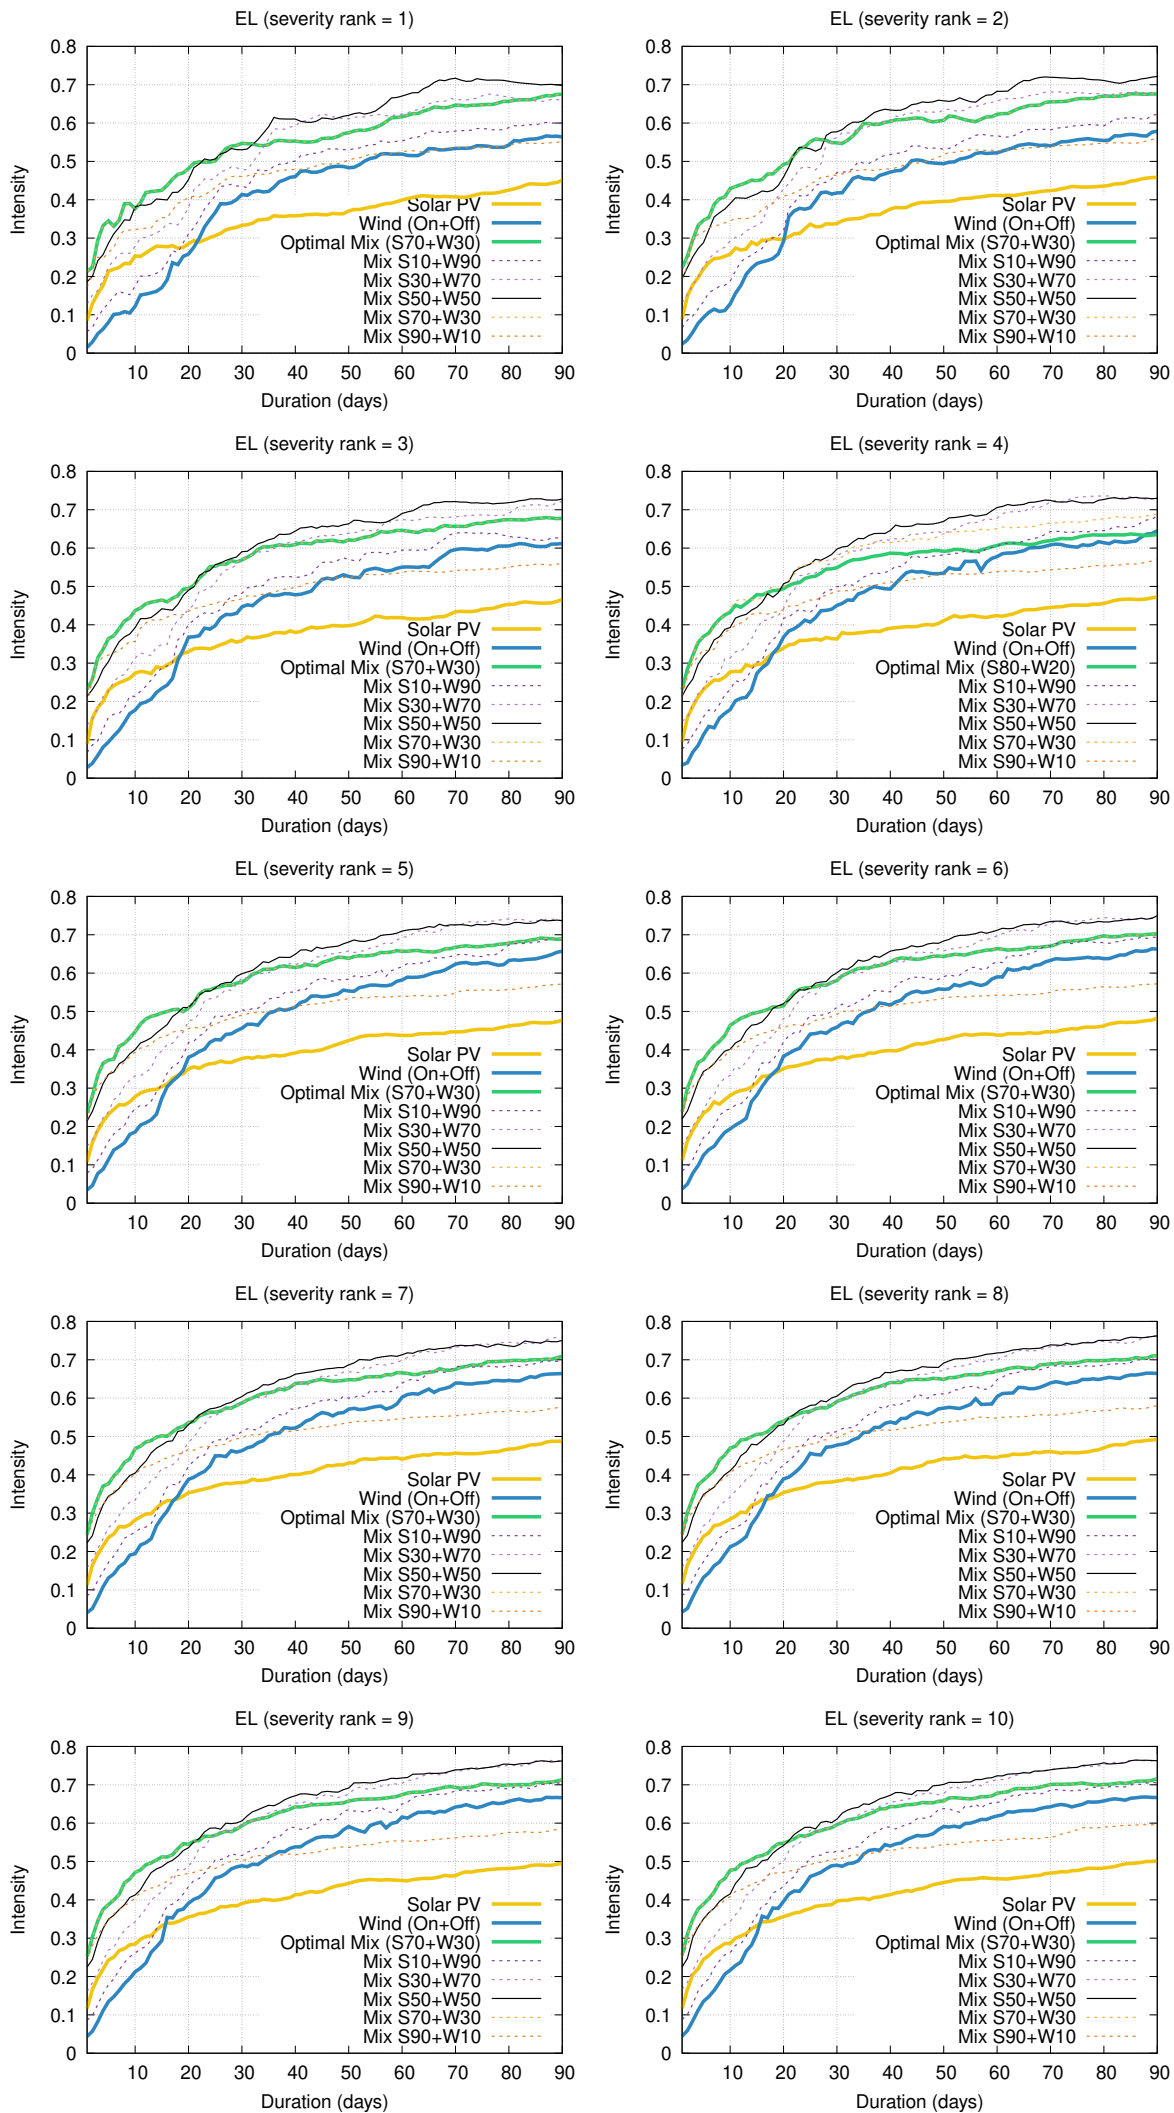

Optimized duration range: D1-90

Optimized duration range: D1-10

Optimized duration range: D10-30

Optimized duration range: D30-90