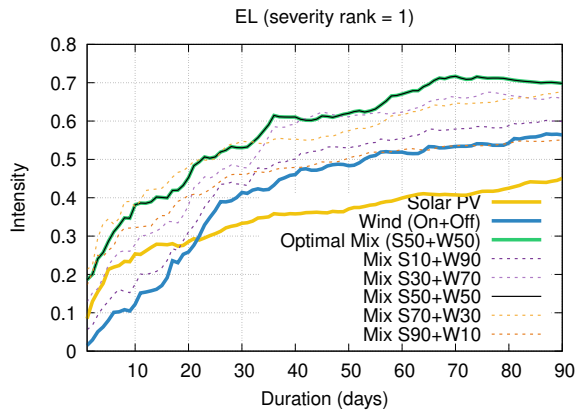

Optimized duration range: D1-90

Optimized duration range: D1-10

Optimized duration range: D10-30

Optimized duration range: D30-90