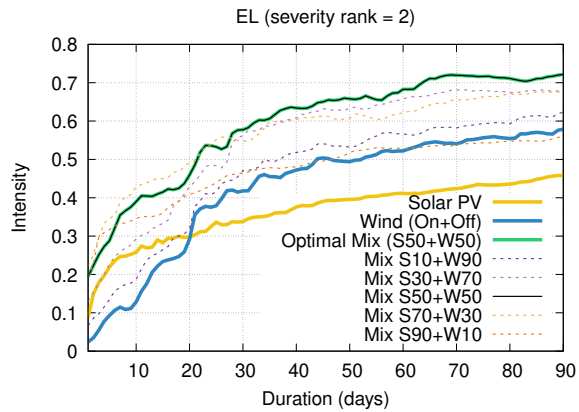

Optimized duration range: D1-90

Optimized duration range: D1-10

Optimized duration range: D10-30

Optimized duration range: D30-90