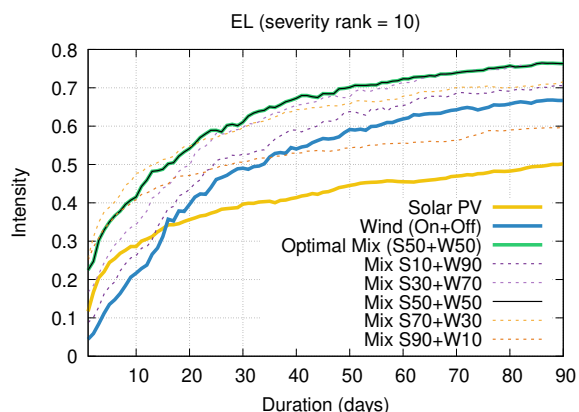

Optimized duration range: D1-90

Optimized duration range: D1-10

Optimized duration range: D10-30

Optimized duration range: D30-90