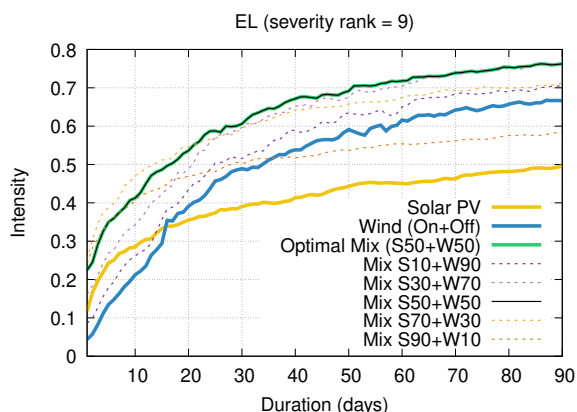

Optimized duration range: D1-90

Optimized duration range: D1-10

Optimized duration range: D10-30

Optimized duration range: D30-90