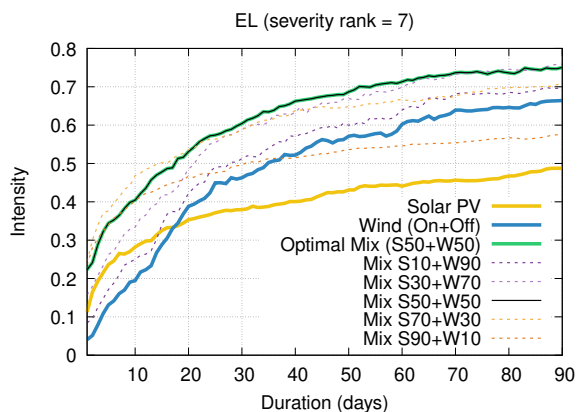

Optimized duration range: D1-90

Optimized duration range: D1-10

Optimized duration range: D10-30

Optimized duration range: D30-90