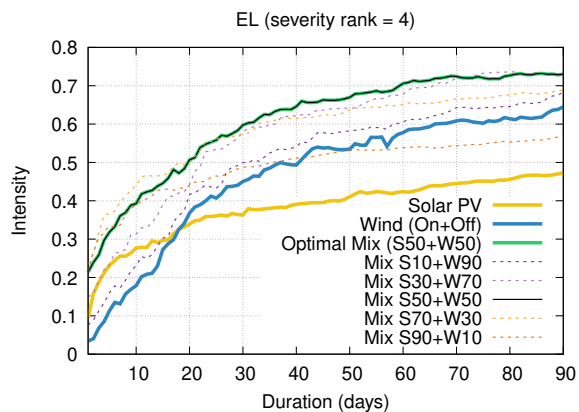

Optimized duration range: D1-90

Optimized duration range: D1-10

Optimized duration range: D10-30

Optimized duration range: D30-90