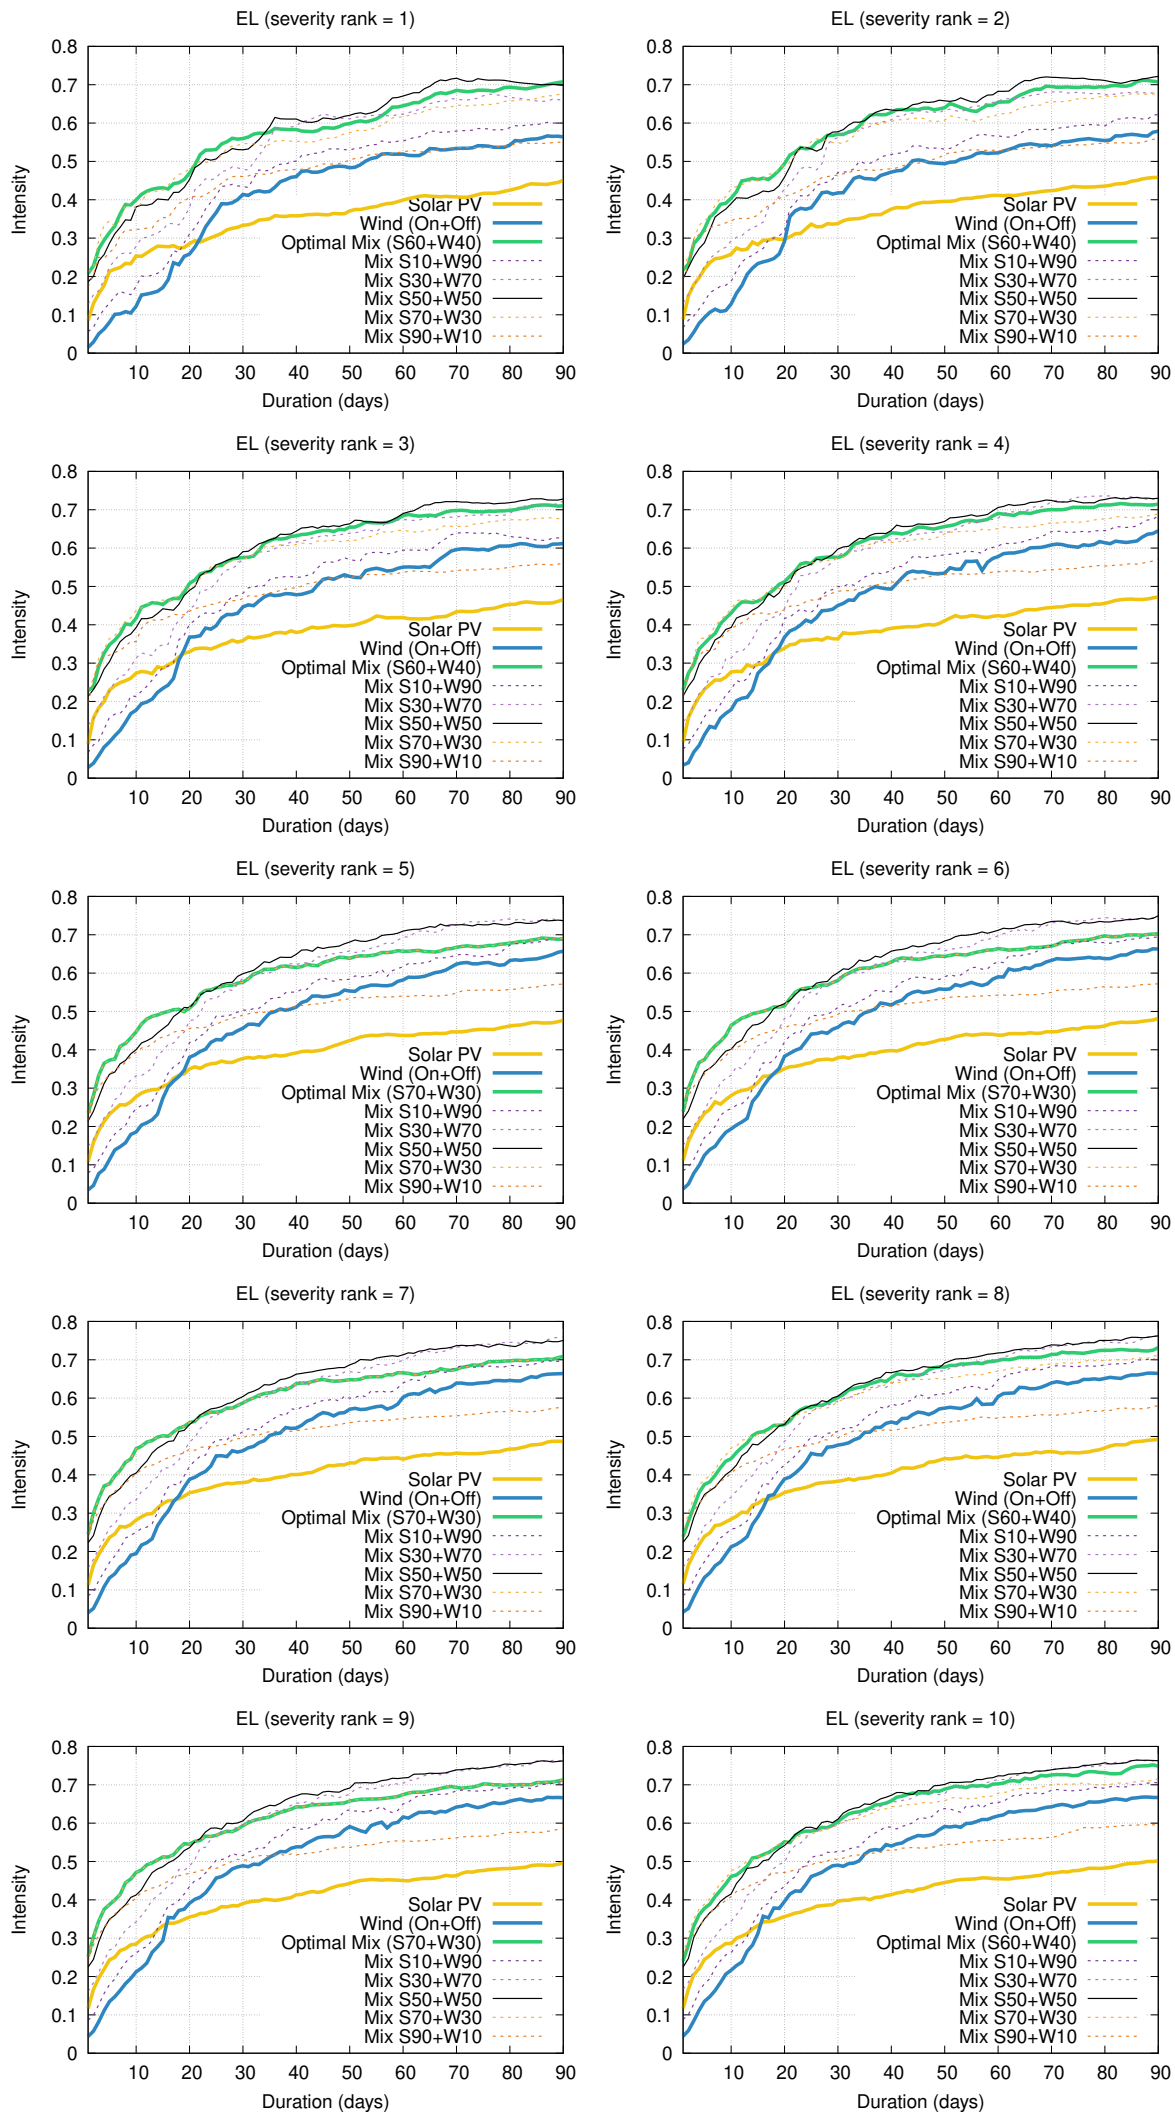

Optimized duration range: D1-90

Optimized duration range: D1-10

Optimized duration range: D10-30

Optimized duration range: D30-90