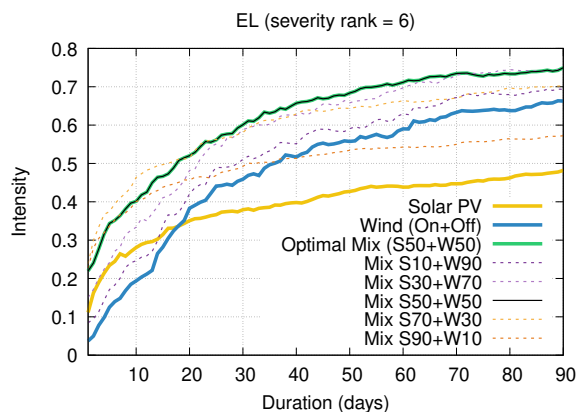

Optimized duration range: D1-90

Optimized duration range: D1-10

Optimized duration range: D10-30

Optimized duration range: D30-90