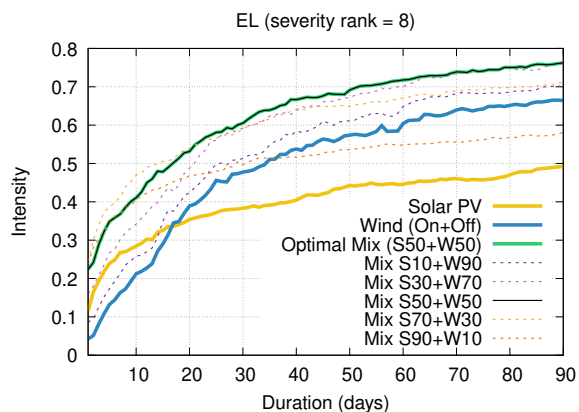

Optimized duration range: D1-90

Optimized duration range: D1-10

Optimized duration range: D10-30

Optimized duration range: D30-90