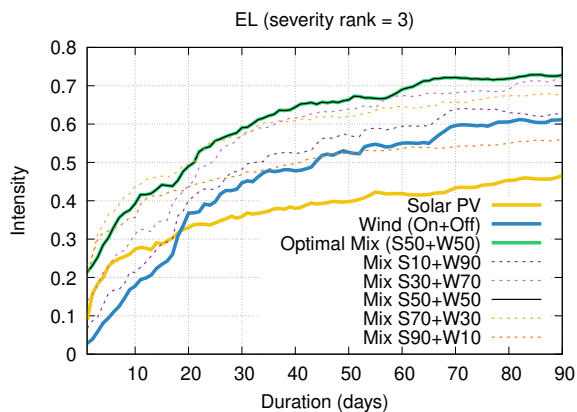

Optimized duration range: D1-90

Optimized duration range: D1-10

Optimized duration range: D10-30

Optimized duration range: D30-90