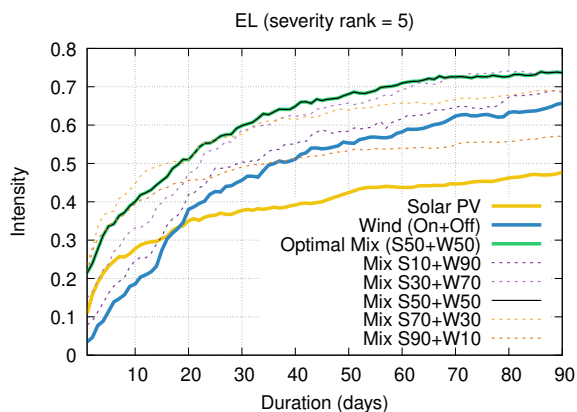

Optimized duration range: D1-90

Optimized duration range: D1-10

Optimized duration range: D10-30

Optimized duration range: D30-90