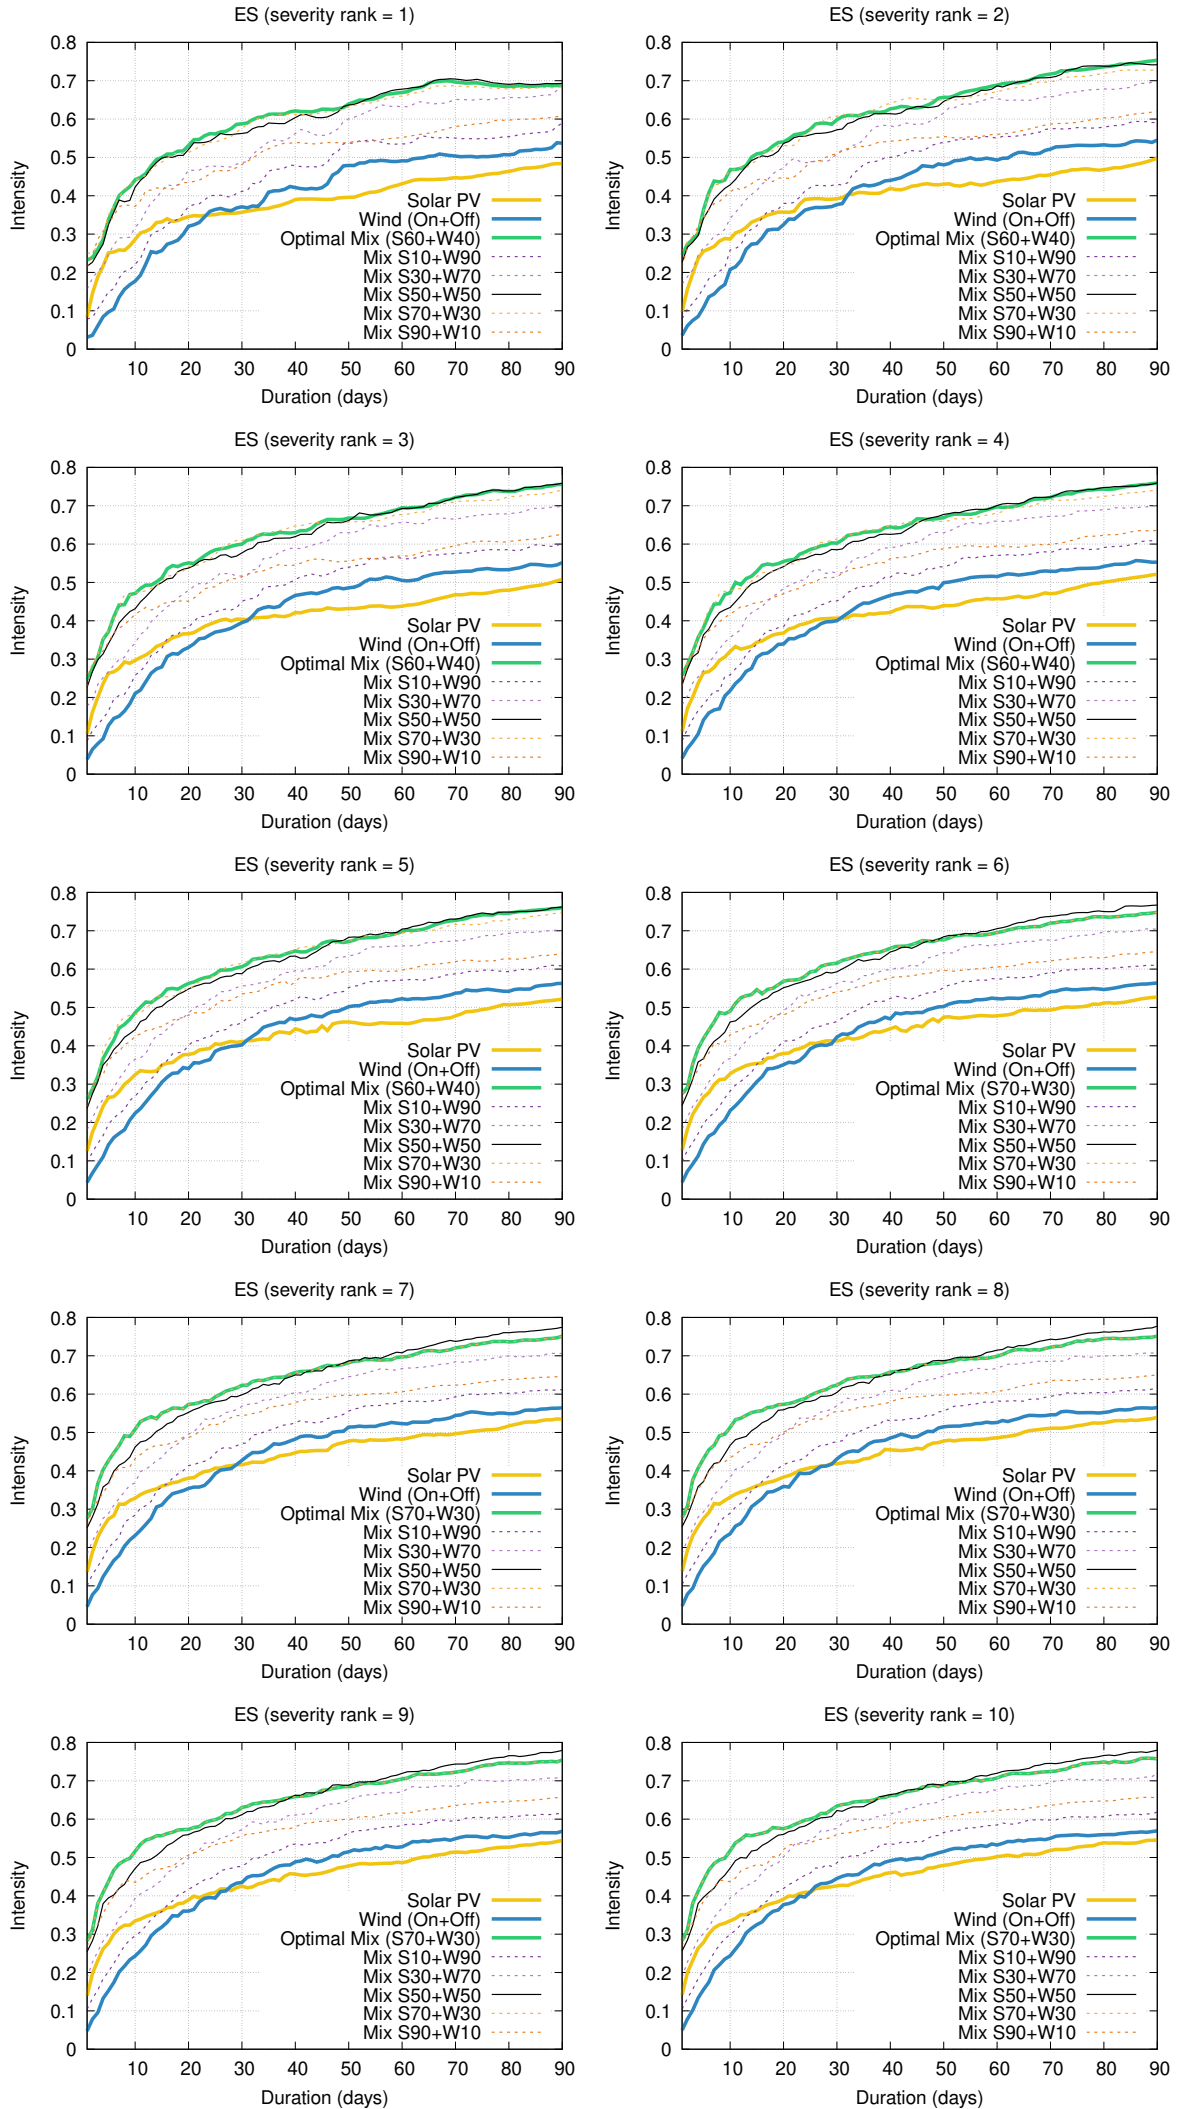

# Optimized duration range: D10-30

# Optimized duration range: D30-90