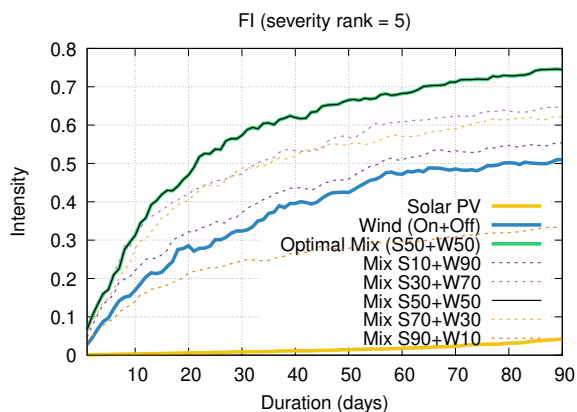

Optimized duration range: D1-90

Optimized duration range: D1-10

Optimized duration range: D10-30