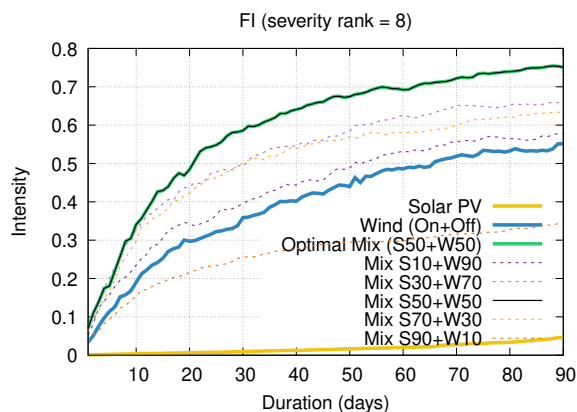

Optimized duration range: D1-90

Optimized duration range: D1-10

Optimized duration range: D10-30