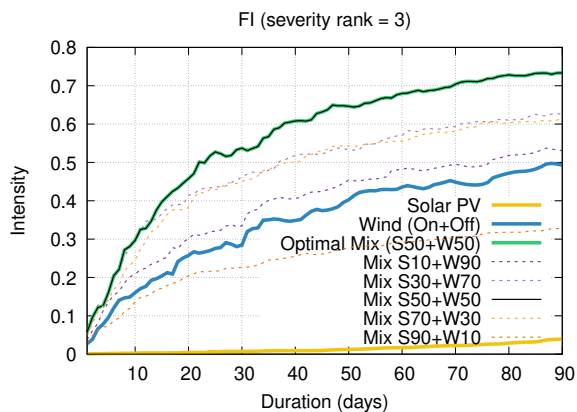

Optimized duration range: D1-90

Optimized duration range: D1-10

Optimized duration range: D10-30