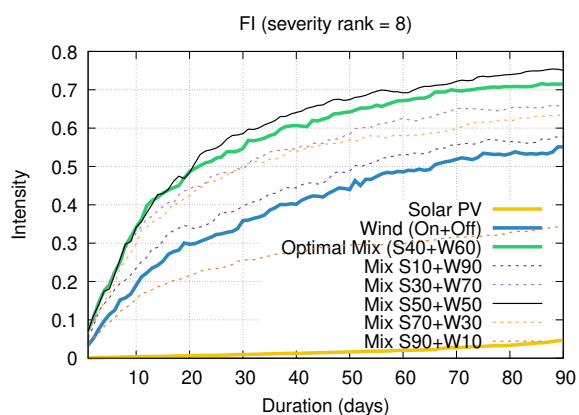

Optimized duration range: D1-90

Optimized duration range: D1-10

Optimized duration range: D10-30