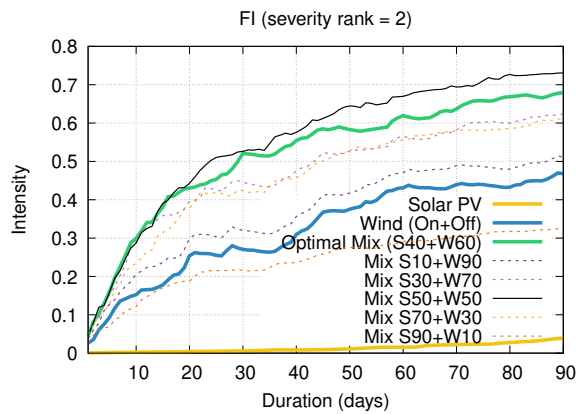

Optimized duration range: D1-90

Optimized duration range: D1-10

Optimized duration range: D10-30