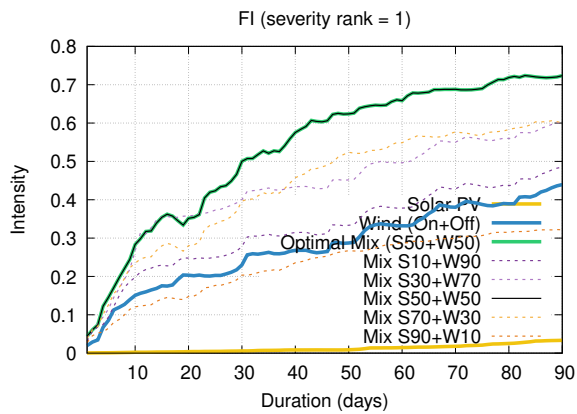

Optimized duration range: D1-90

Optimized duration range: D1-10

Optimized duration range: D10-30