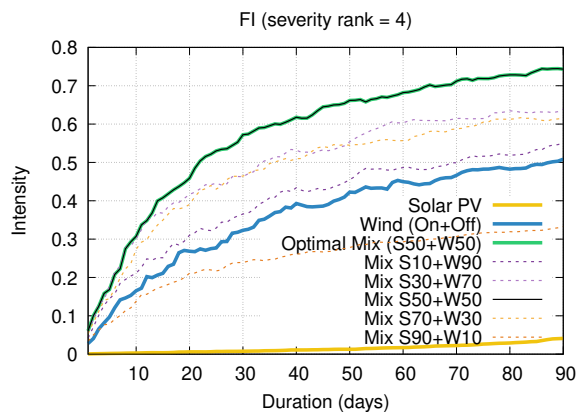

Optimized duration range: D1-90

Optimized duration range: D1-10

Optimized duration range: D10-30