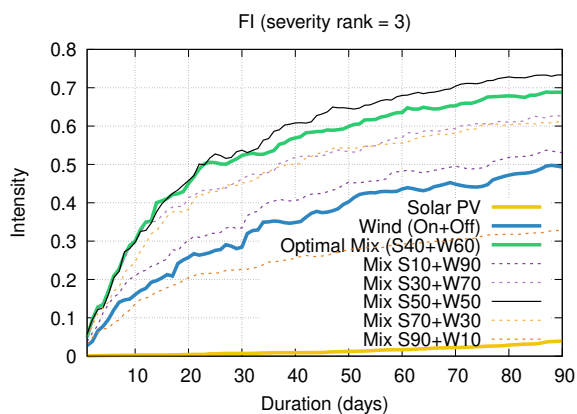

Optimized duration range: D1-90

Optimized duration range: D1-10

Optimized duration range: D10-30