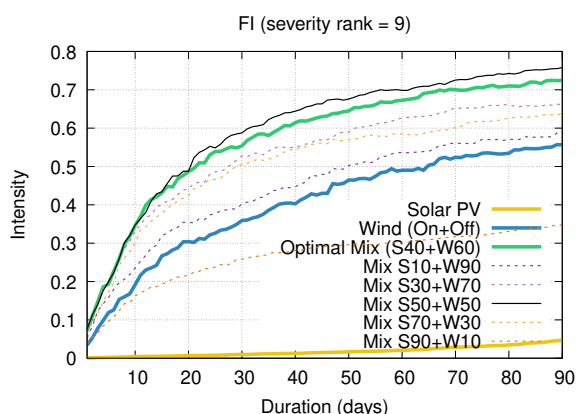

Optimized duration range: D1-90

Optimized duration range: D1-10

Optimized duration range: D10-30