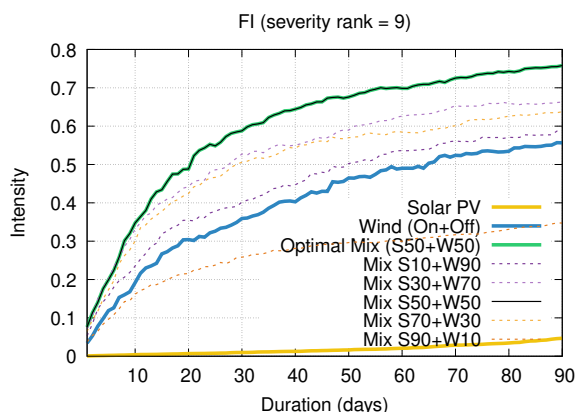

Optimized duration range: D1-90

Optimized duration range: D1-10

Optimized duration range: D10-30