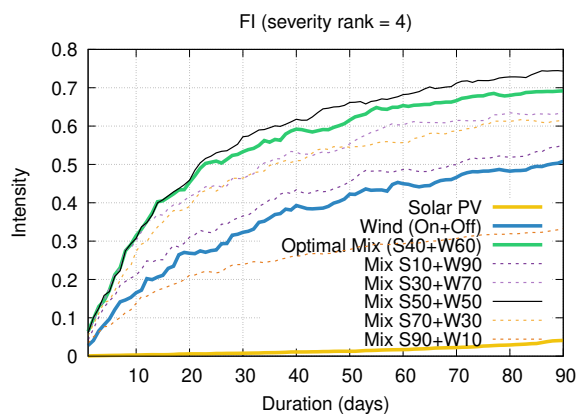

Optimized duration range: D1-90

Optimized duration range: D1-10

Optimized duration range: D10-30