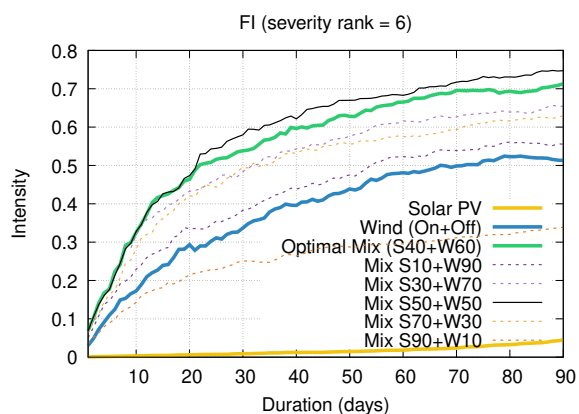

Optimized duration range: D1-90

Optimized duration range: D1-10

Optimized duration range: D10-30