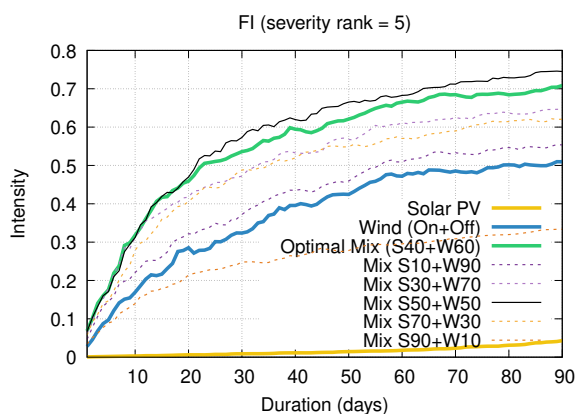

Optimized duration range: D1-90

Optimized duration range: D1-10

Optimized duration range: D10-30