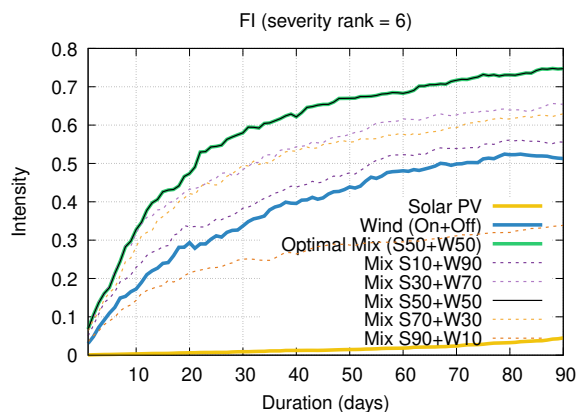

Optimized duration range: D1-90

Optimized duration range: D1-10

Optimized duration range: D10-30