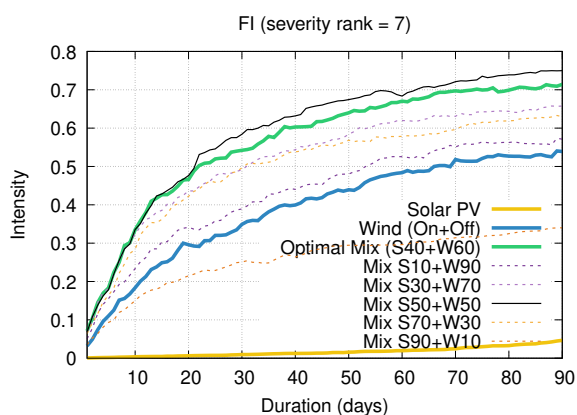

Optimized duration range: D1-90

Optimized duration range: D1-10

Optimized duration range: D10-30