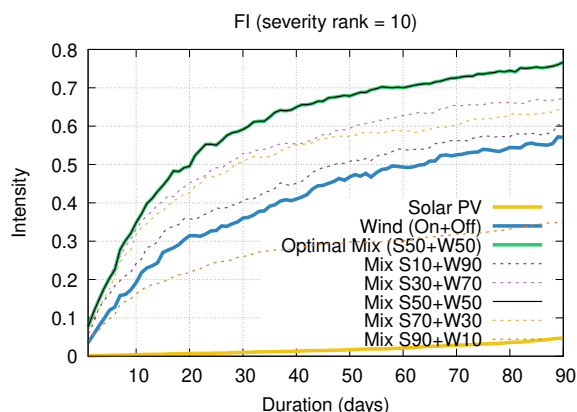

Optimized duration range: D1-90

Optimized duration range: D1-10

Optimized duration range: D10-30