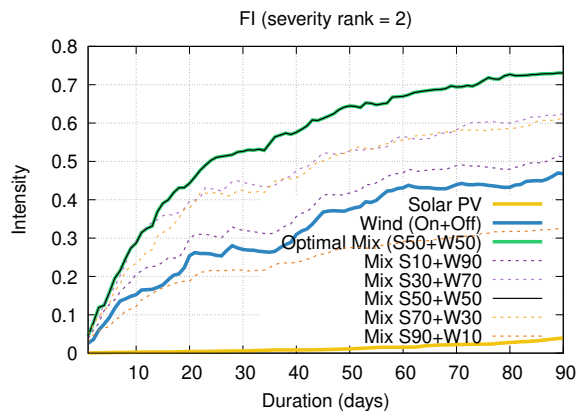

Optimized duration range: D1-90

Optimized duration range: D1-10

Optimized duration range: D10-30