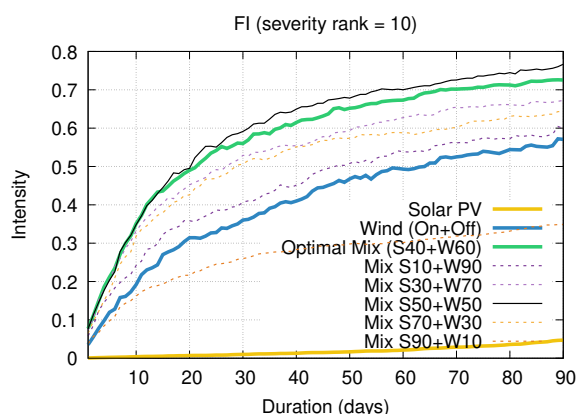

Optimized duration range: D1-90

Optimized duration range: D1-10

Optimized duration range: D10-30