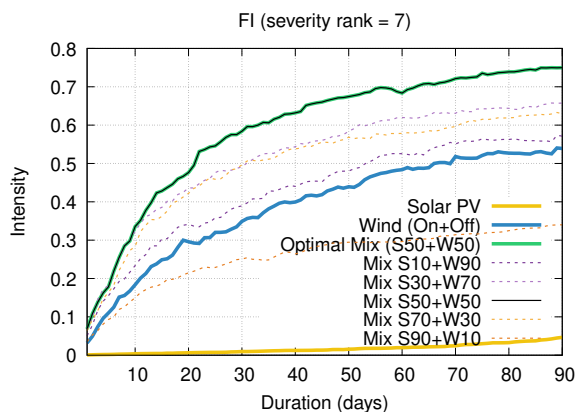

Optimized duration range: D1-90

Optimized duration range: D1-10

Optimized duration range: D10-30