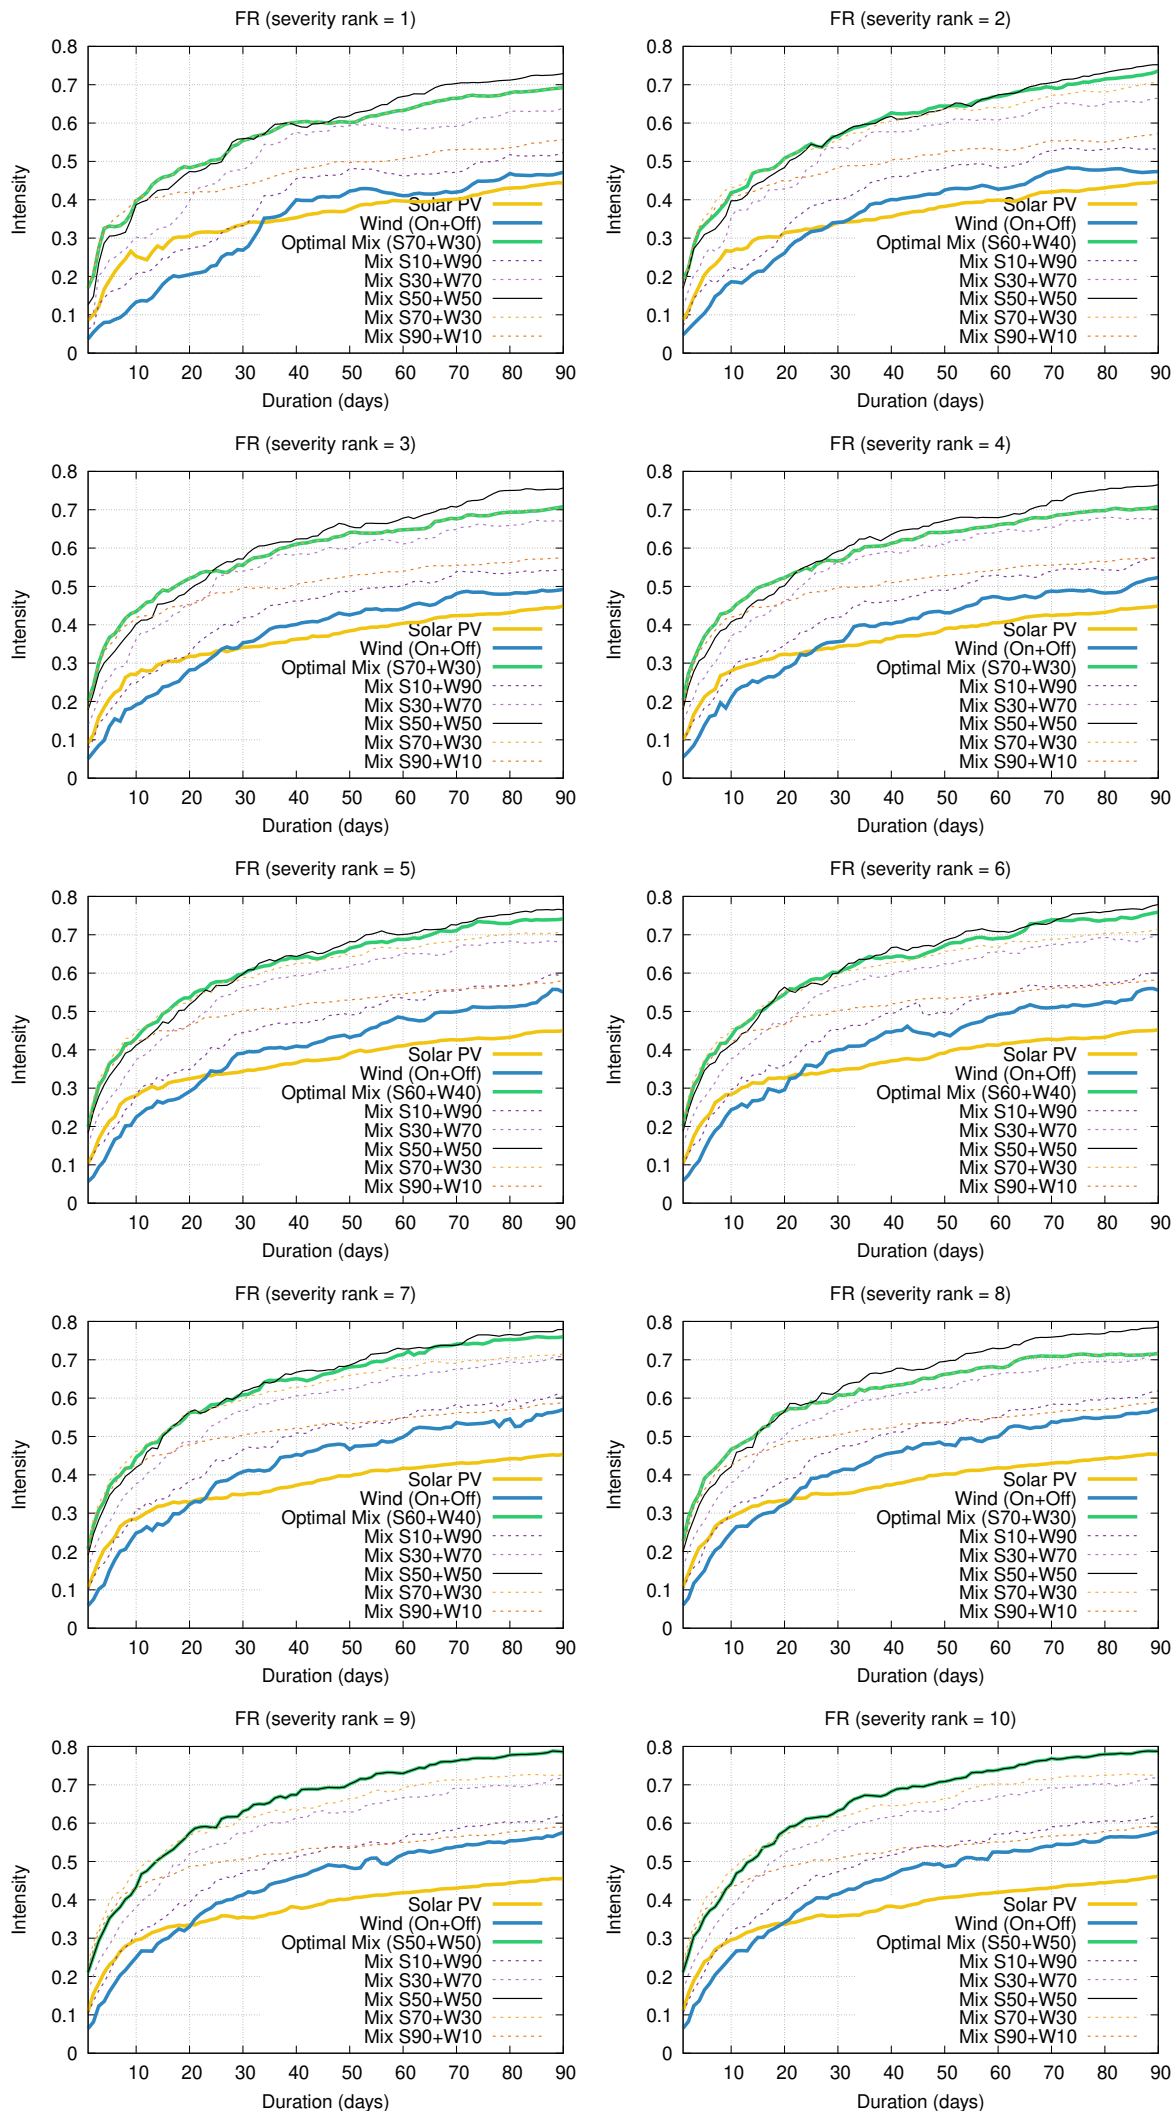

Optimized duration range: D10-30

Optimized duration range: D30-90