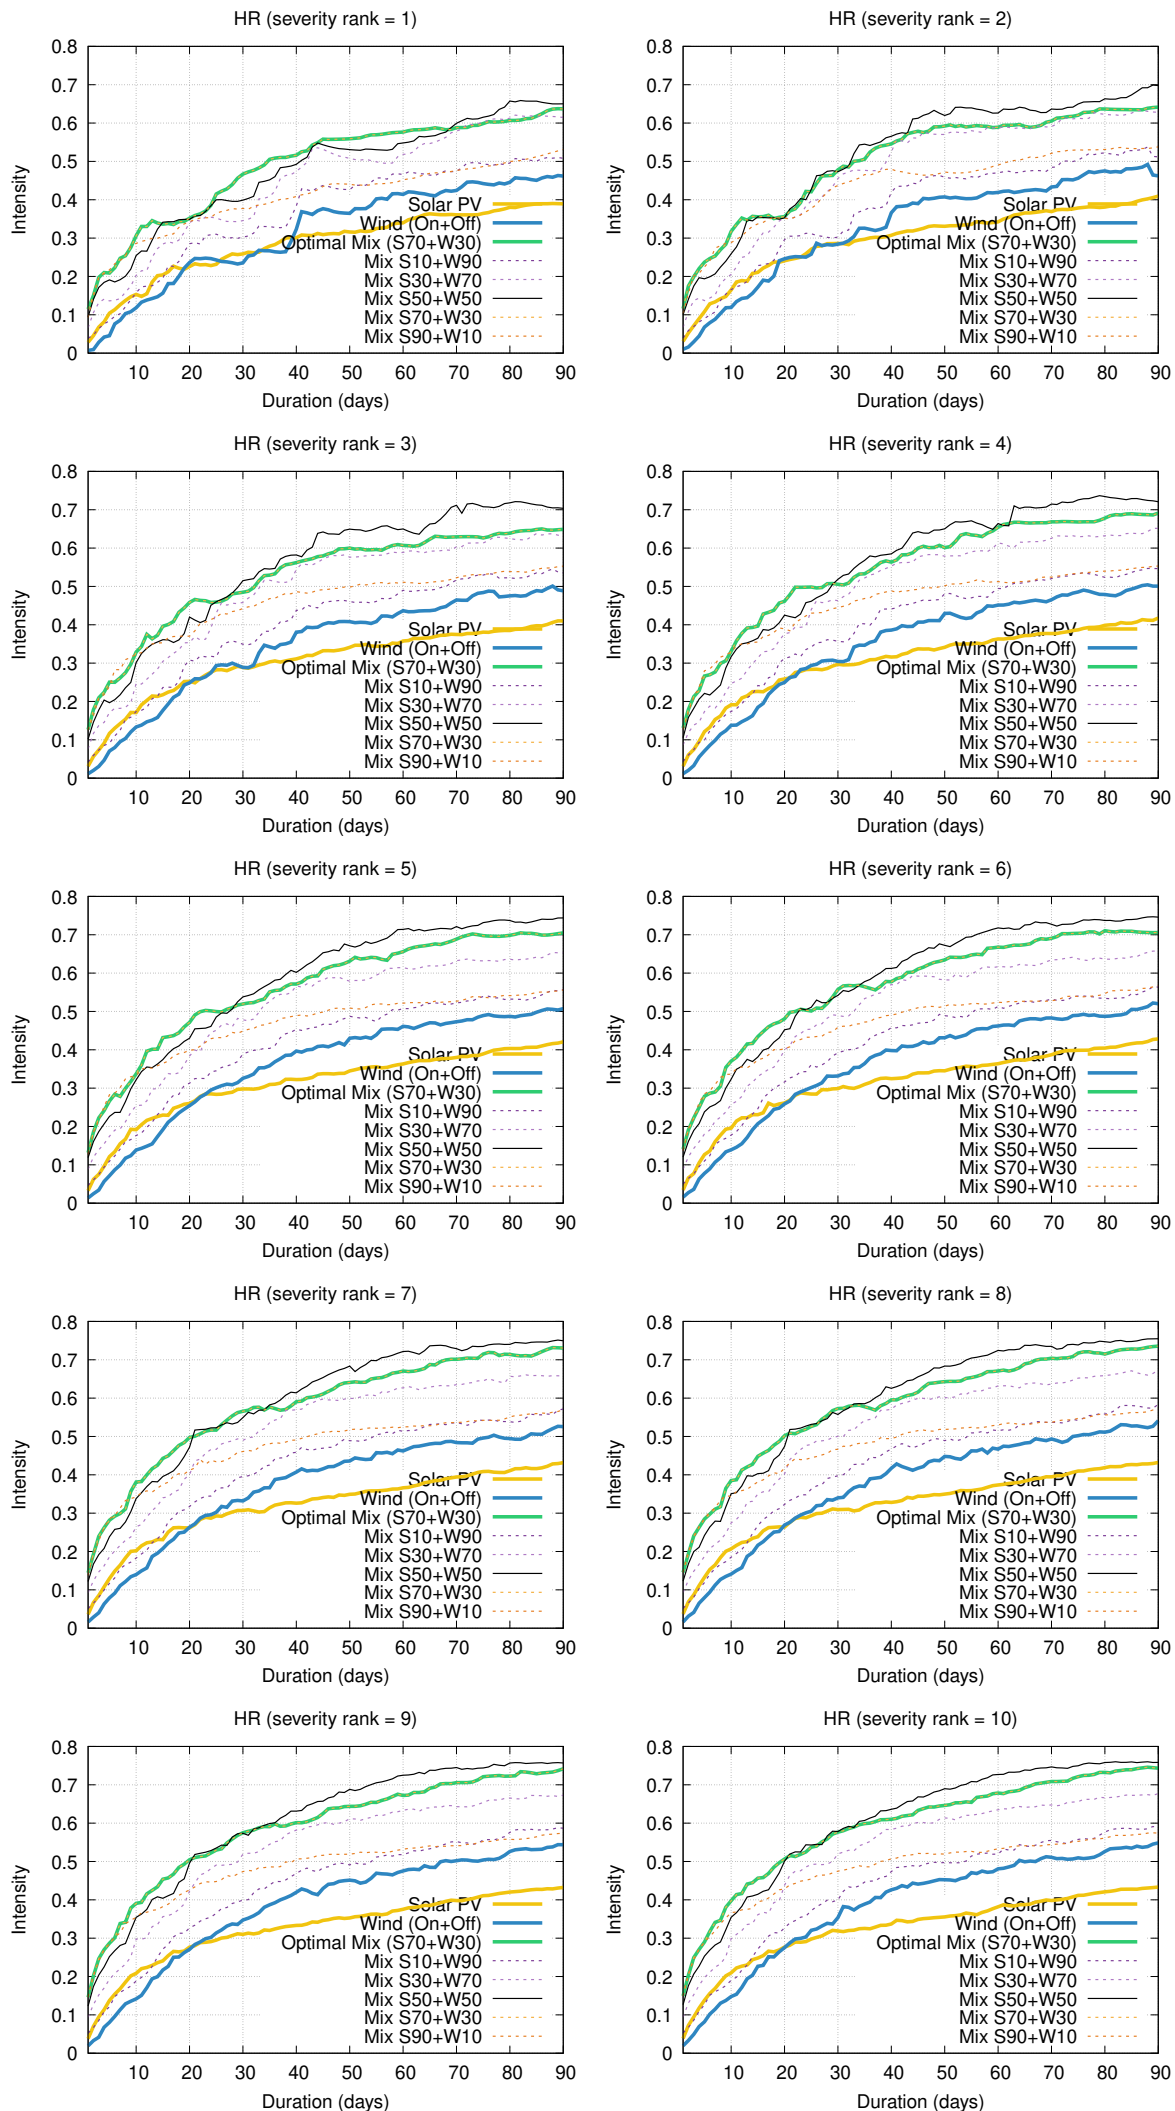

# Optimized duration range: D1-90

# Optimized duration range: D10-30

# Optimized duration range: D30-90