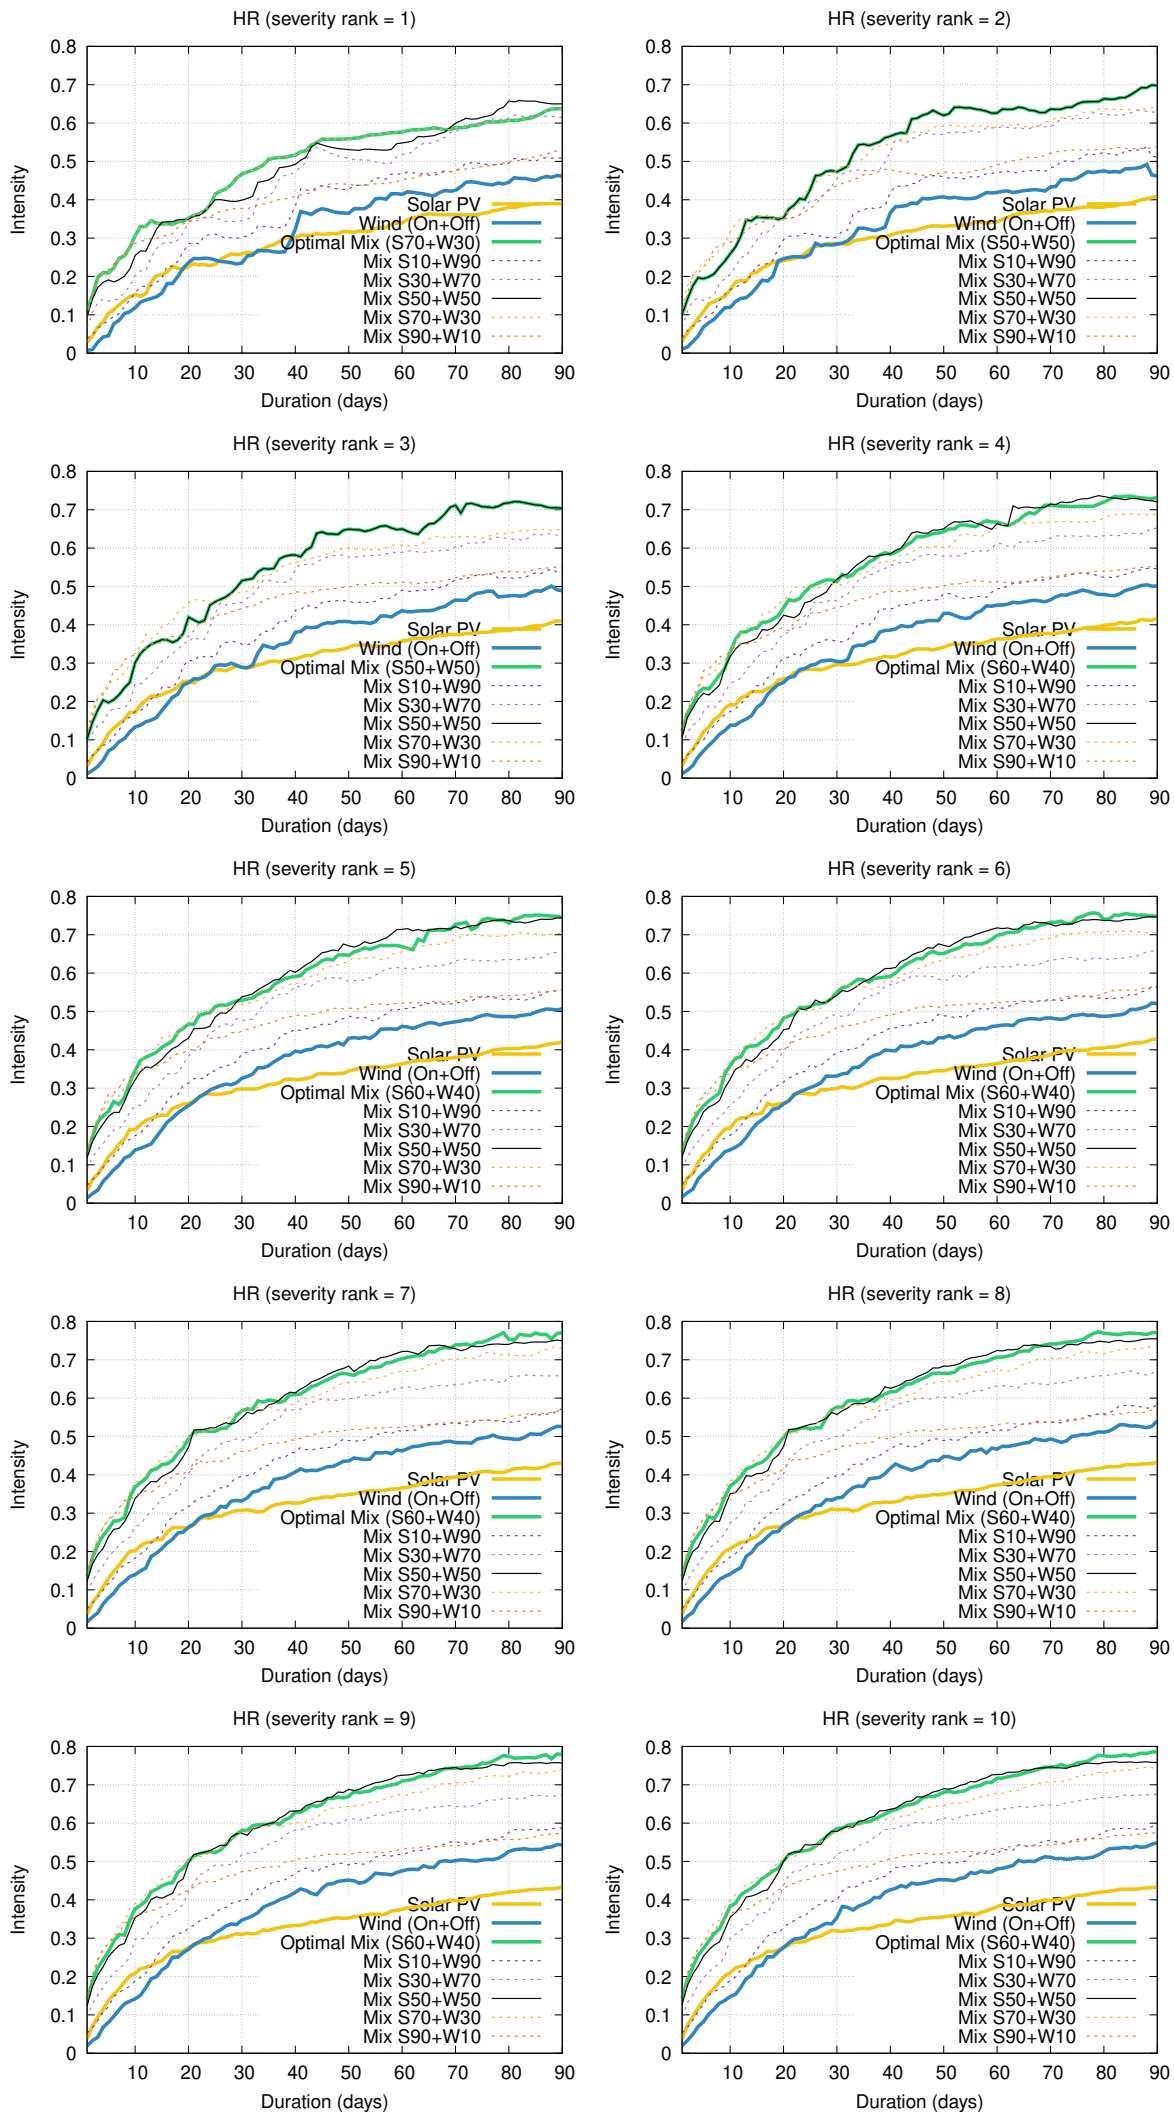

# Optimized duration range: D1-90

# Optimized duration range: D10-30

# Optimized duration range: D30-90