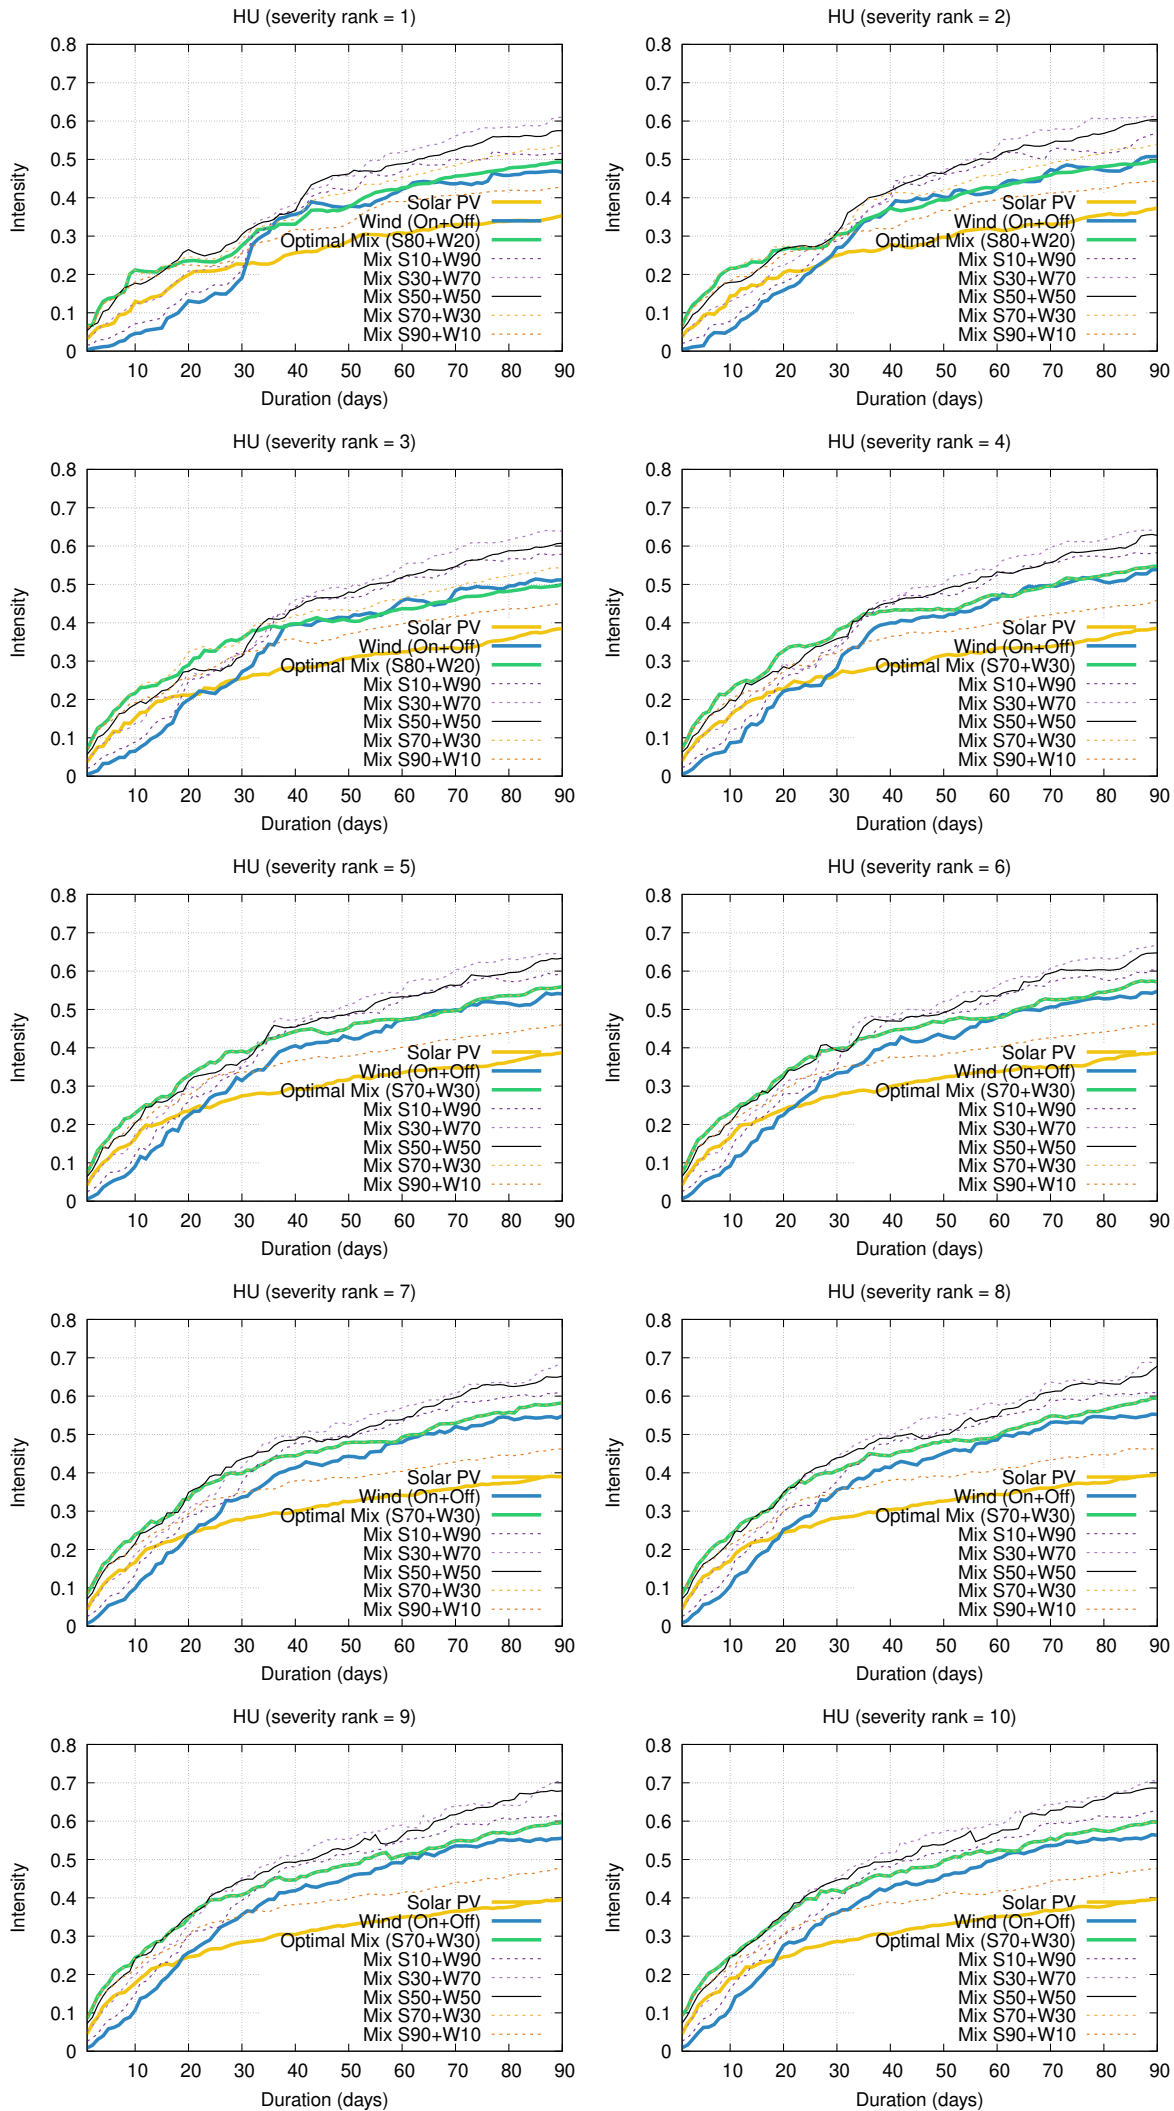

Optimized duration range: D1-10

Optimized duration range: D10-30