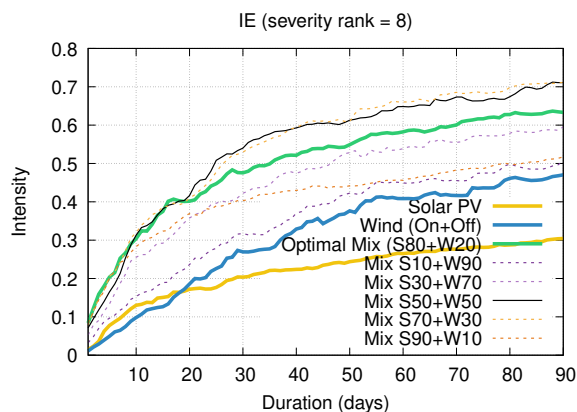

Optimized duration range: D1-10

Optimized duration range: D10-30

Optimized duration range: D30-90