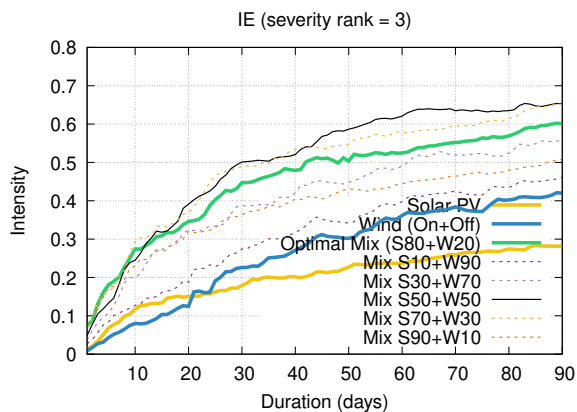

Optimized duration range: D1-10

Optimized duration range: D10-30

Optimized duration range: D30-90