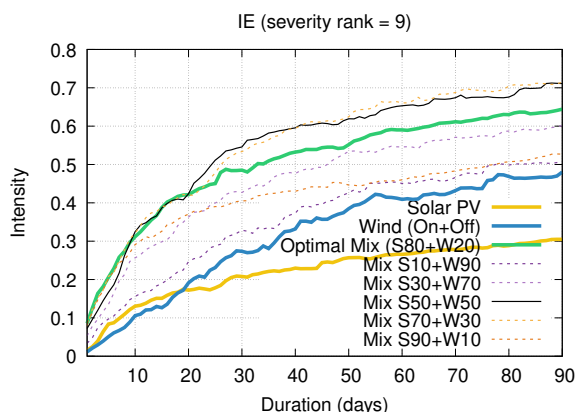

Optimized duration range: D1-10

Optimized duration range: D10-30

Optimized duration range: D30-90