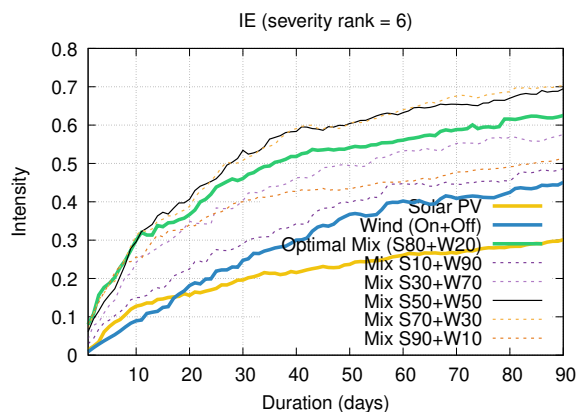

Optimized duration range: D1-10

Optimized duration range: D10-30

Optimized duration range: D30-90