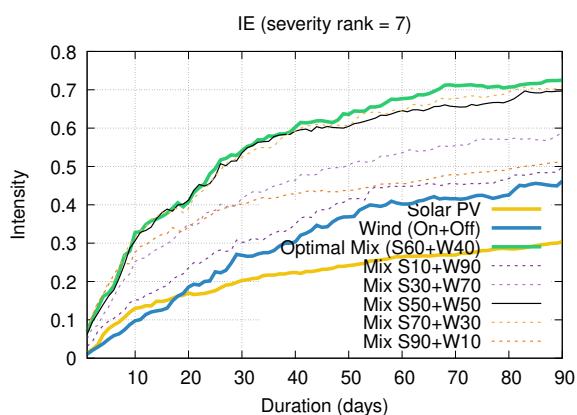

Optimized duration range: D1-10

Optimized duration range: D10-30

Optimized duration range: D30-90