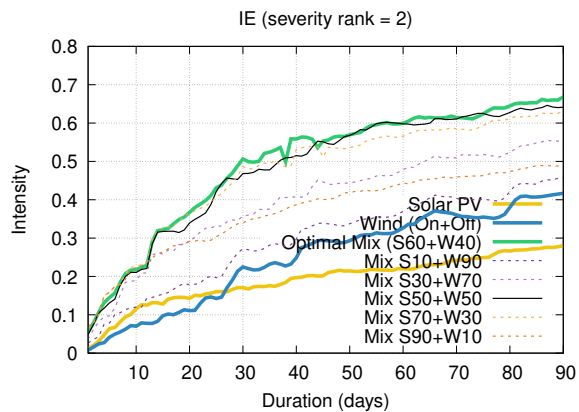

Optimized duration range: D1-10

Optimized duration range: D10-30

Optimized duration range: D30-90