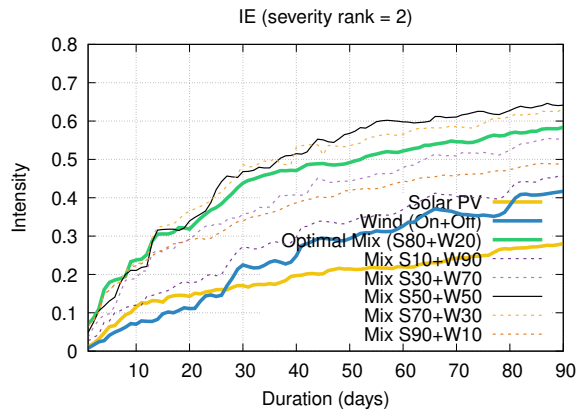

Optimized duration range: D1-10

Optimized duration range: D10-30

Optimized duration range: D30-90