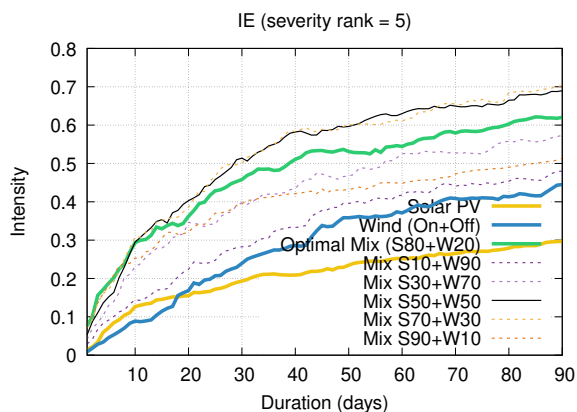

Optimized duration range: D1-10

Optimized duration range: D10-30

Optimized duration range: D30-90