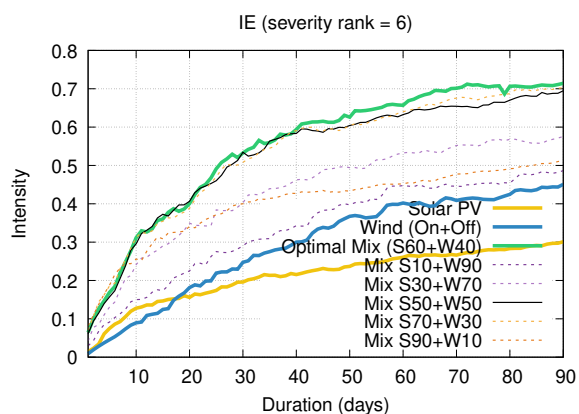

Optimized duration range: D1-10

Optimized duration range: D10-30

Optimized duration range: D30-90