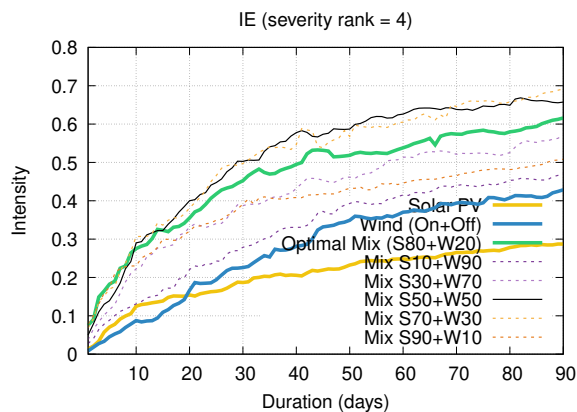

Optimized duration range: D1-10

Optimized duration range: D10-30

Optimized duration range: D30-90