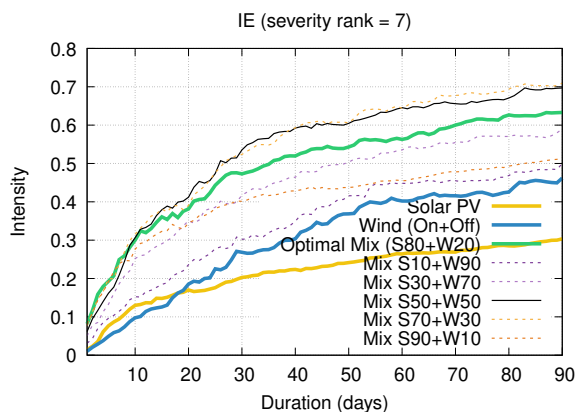

Optimized duration range: D1-10

Optimized duration range: D10-30

Optimized duration range: D30-90