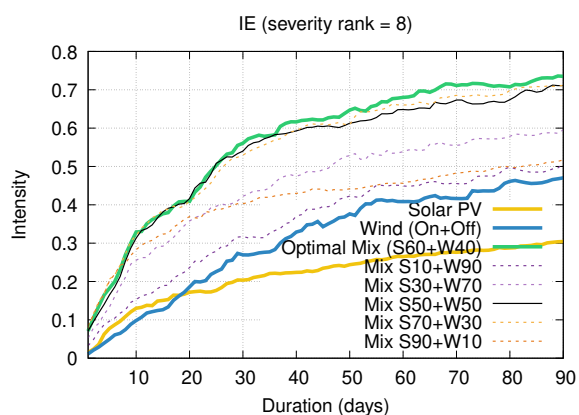

Optimized duration range: D1-10

Optimized duration range: D10-30

Optimized duration range: D30-90