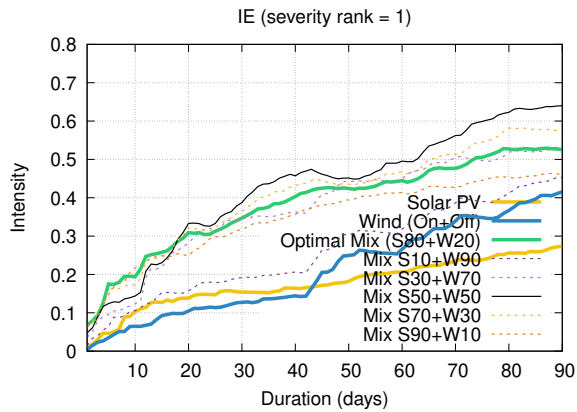

Optimized duration range: D1-10

Optimized duration range: D10-30

Optimized duration range: D30-90