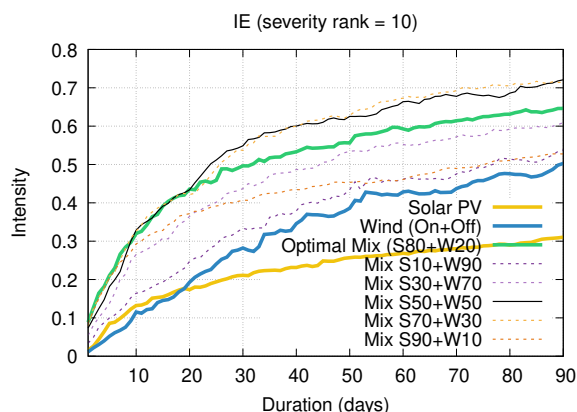

Optimized duration range: D1-10

Optimized duration range: D10-30

Optimized duration range: D30-90