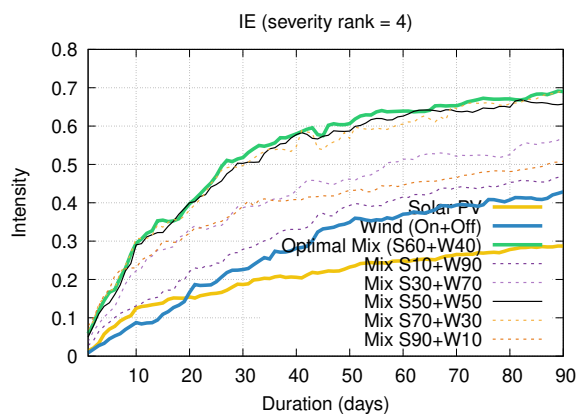

Optimized duration range: D1-10

Optimized duration range: D10-30

Optimized duration range: D30-90