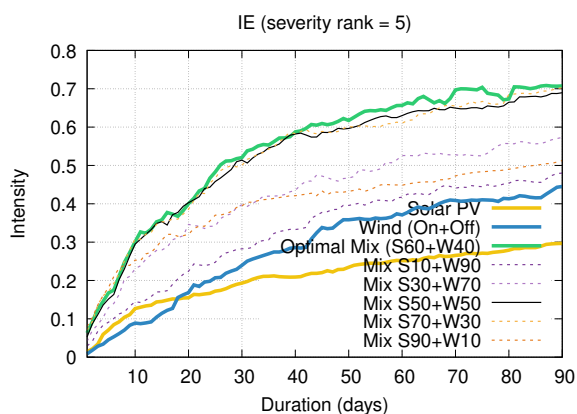

Optimized duration range: D1-10

Optimized duration range: D10-30

Optimized duration range: D30-90