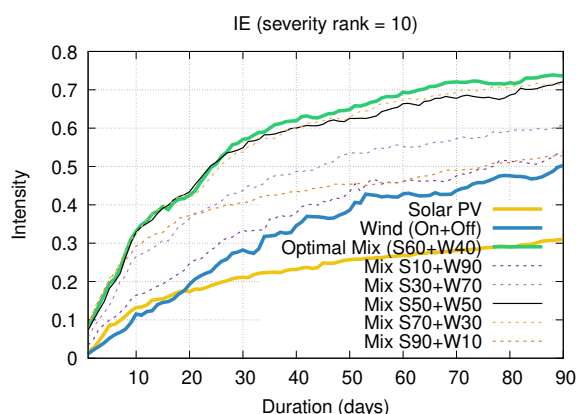

Optimized duration range: D1-10

Optimized duration range: D10-30

Optimized duration range: D30-90