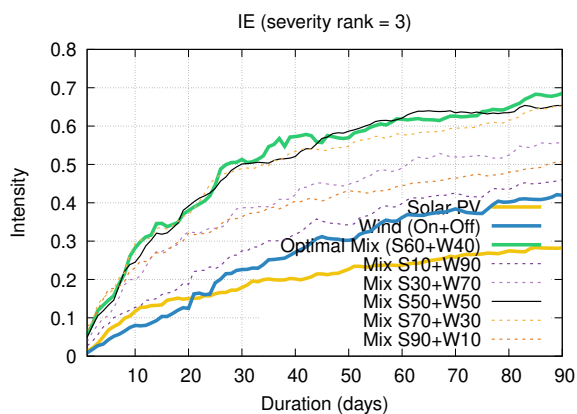

Optimized duration range: D1-10

Optimized duration range: D10-30

Optimized duration range: D30-90