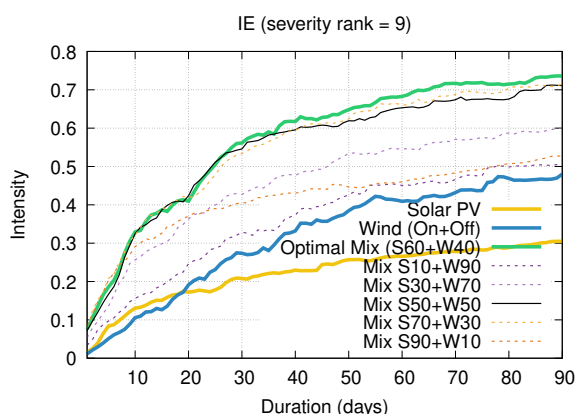

Optimized duration range: D1-10

Optimized duration range: D10-30

Optimized duration range: D30-90