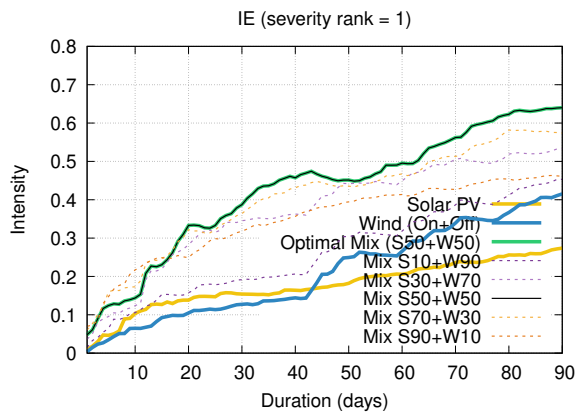

Optimized duration range: D1-10

Optimized duration range: D10-30

Optimized duration range: D30-90