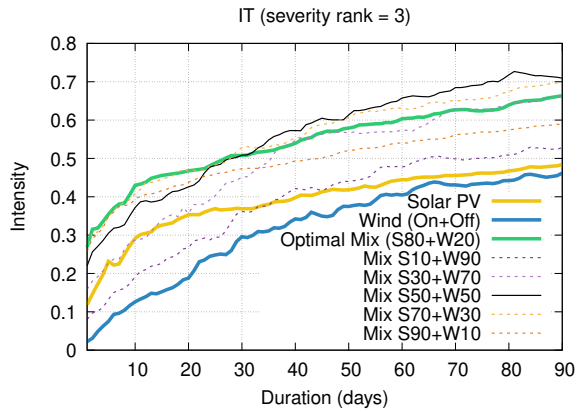

Optimized duration range: D1-10

Optimized duration range: D30-90