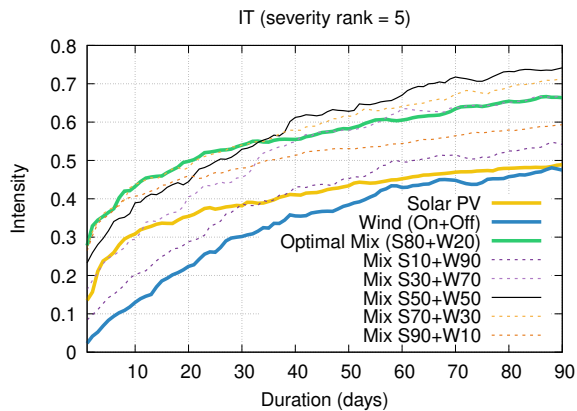

Optimized duration range: D1-10

Optimized duration range: D30-90