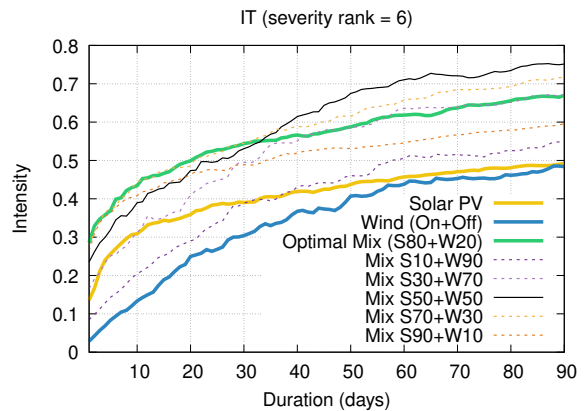

Optimized duration range: D1-10

Optimized duration range: D30-90