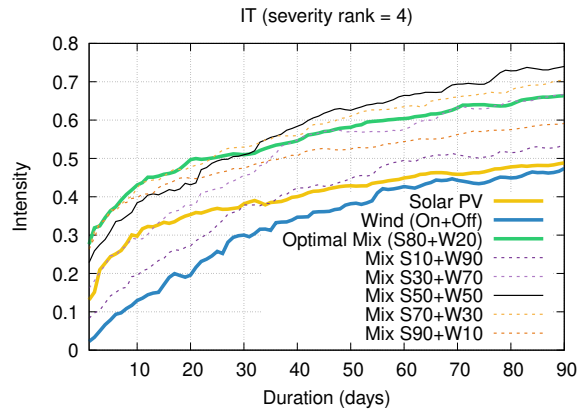

Optimized duration range: D1-10

Optimized duration range: D30-90