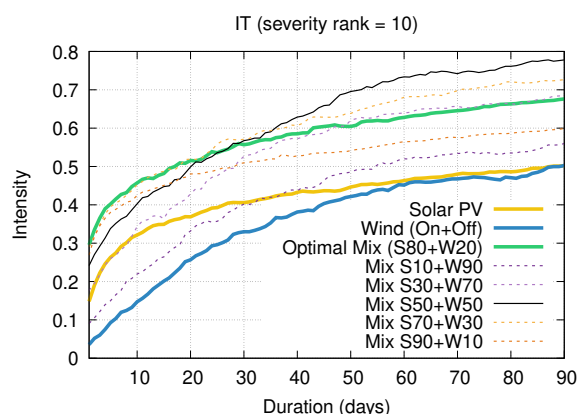

Optimized duration range: D1-10

Optimized duration range: D30-90