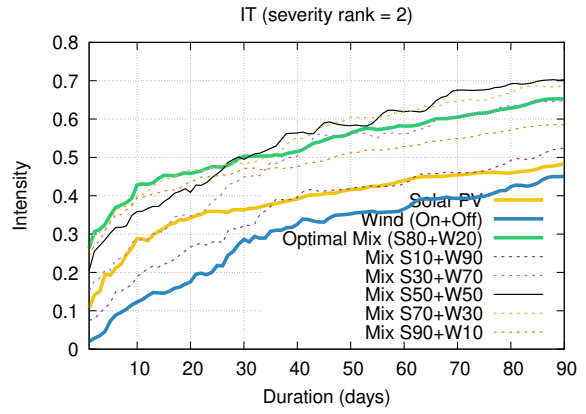

Optimized duration range: D1-10

Optimized duration range: D30-90