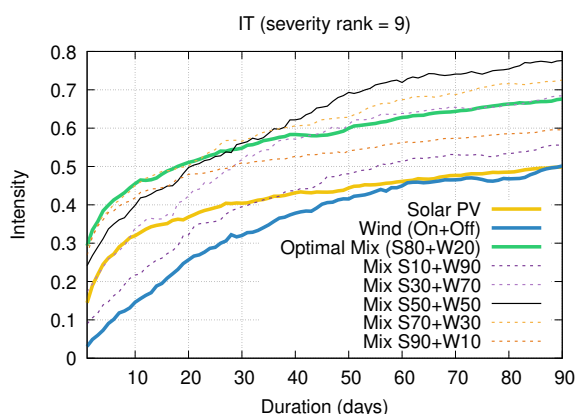

Optimized duration range: D1-10

Optimized duration range: D30-90