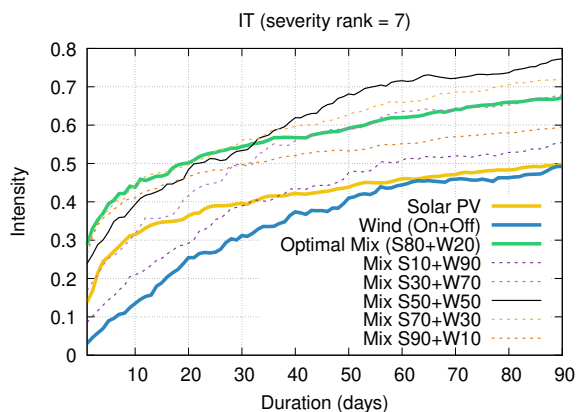

Optimized duration range: D1-10

Optimized duration range: D30-90