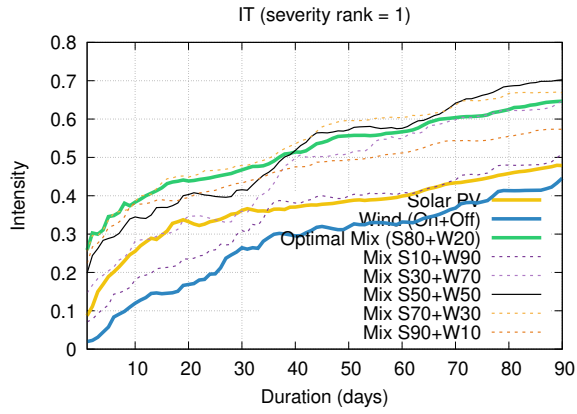

Optimized duration range: D1-10

Optimized duration range: D30-90