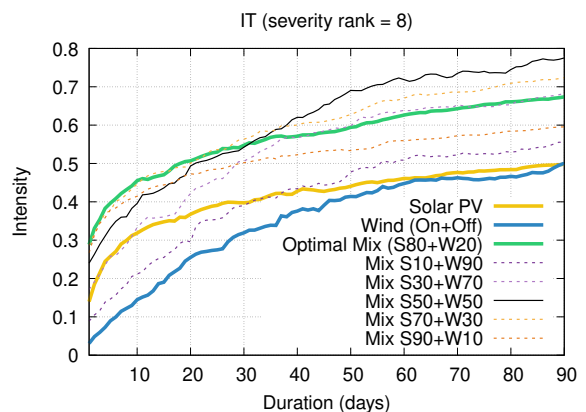

Optimized duration range: D1-10

Optimized duration range: D30-90