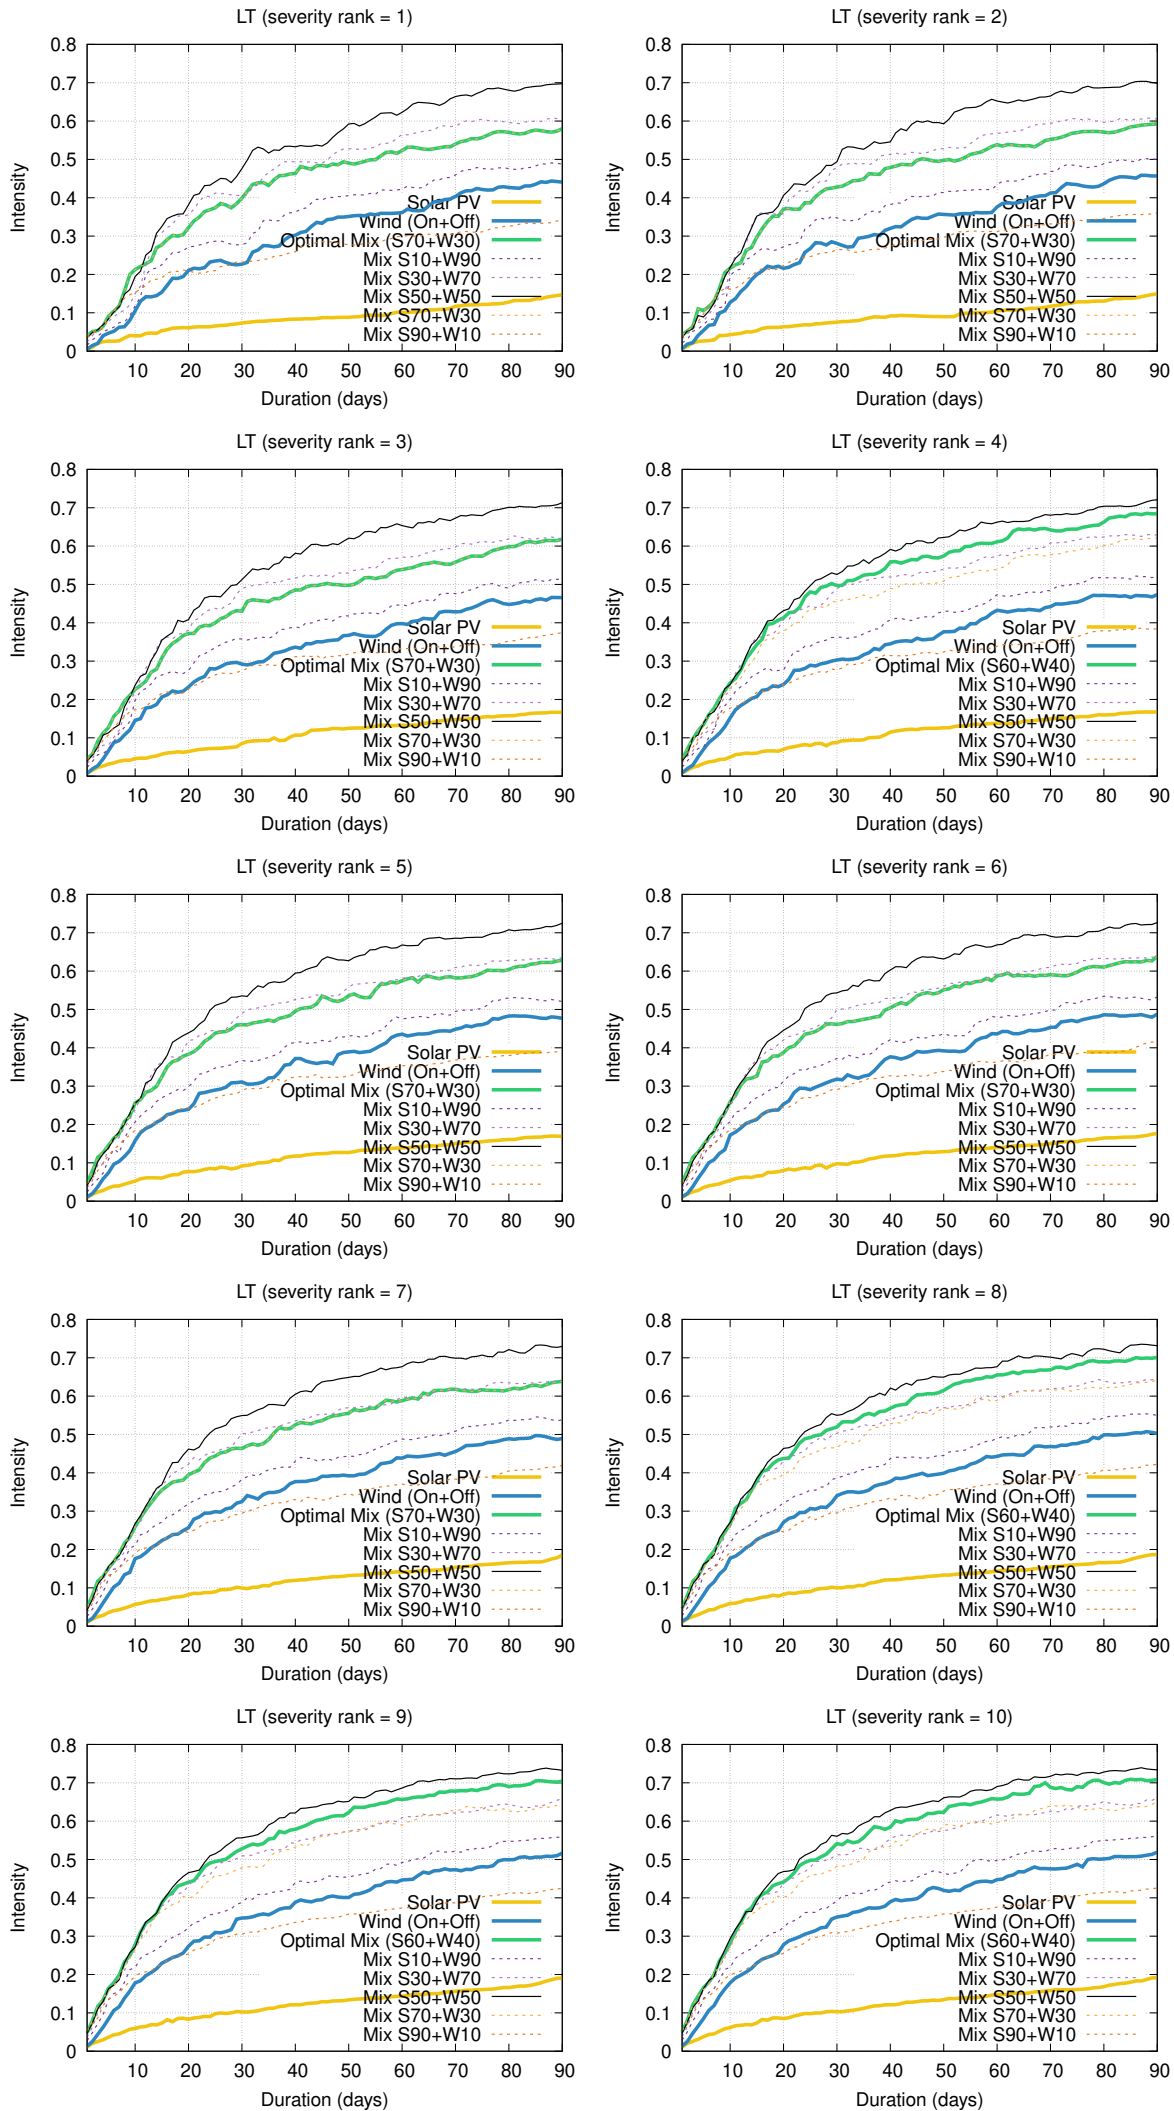

Optimized duration range: D1-10

Optimized duration range: D30-90