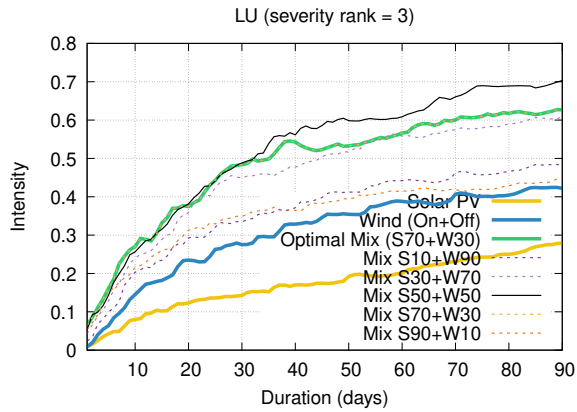

Optimized duration range: D1-90

Optimized duration range: D1-10

Optimized duration range: D10-30

Optimized duration range: D30-90