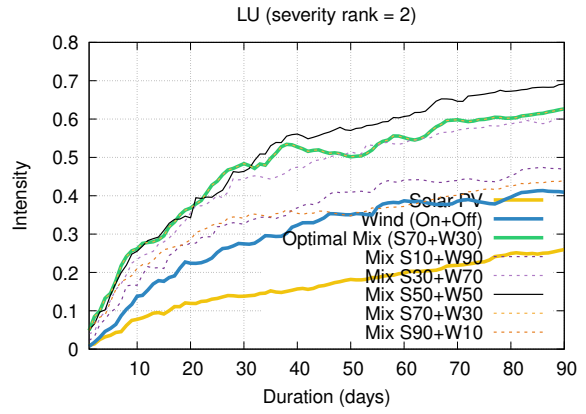

Optimized duration range: D1-90

Optimized duration range: D1-10

Optimized duration range: D10-30

Optimized duration range: D30-90