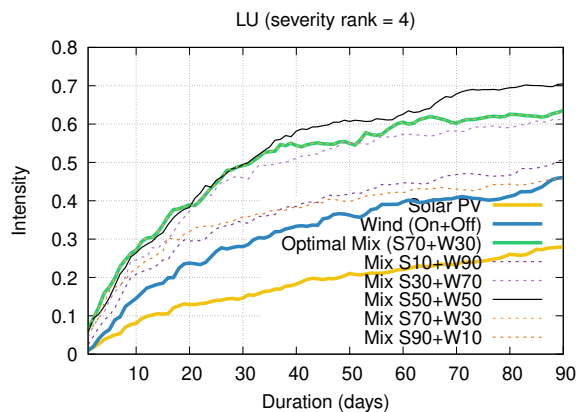

Optimized duration range: D1-90

Optimized duration range: D1-10

Optimized duration range: D10-30

Optimized duration range: D30-90