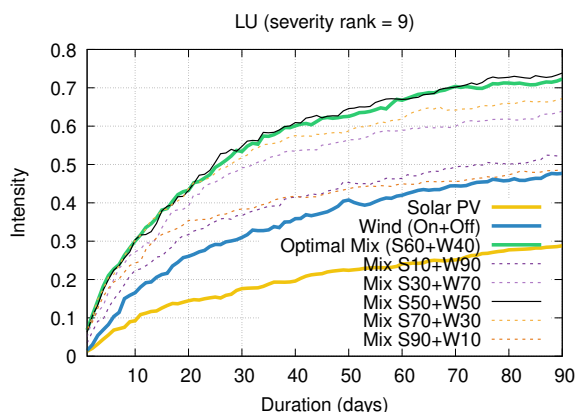

Optimized duration range: D1-90

Optimized duration range: D1-10

Optimized duration range: D10-30

Optimized duration range: D30-90