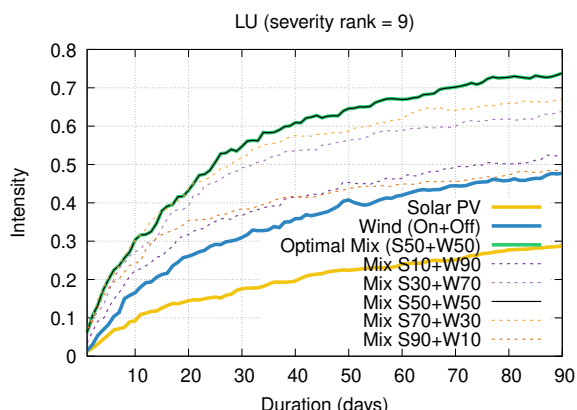

Optimized duration range: D1-90

Optimized duration range: D1-10

Optimized duration range: D10-30

Optimized duration range: D30-90