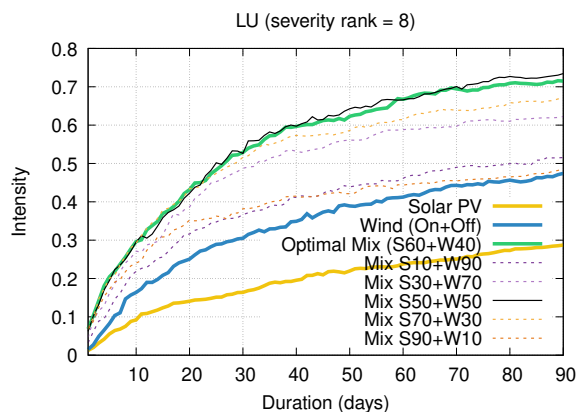

Optimized duration range: D1-90

Optimized duration range: D1-10

Optimized duration range: D10-30

Optimized duration range: D30-90