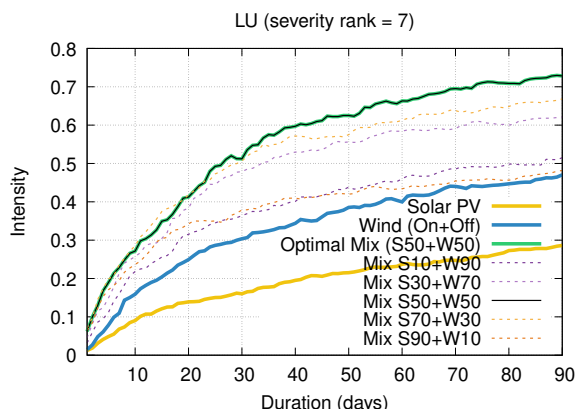

Optimized duration range: D1-90

Optimized duration range: D1-10

Optimized duration range: D10-30

Optimized duration range: D30-90