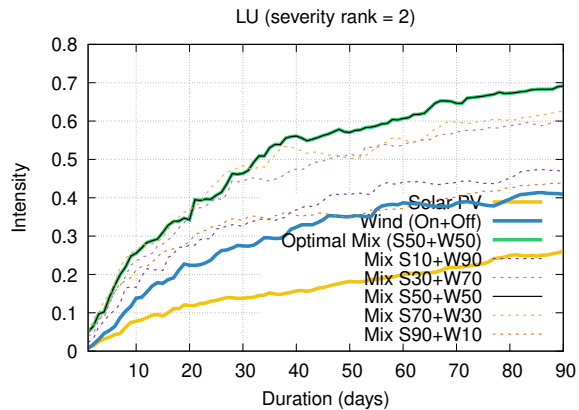

Optimized duration range: D1-90

Optimized duration range: D1-10

Optimized duration range: D10-30

Optimized duration range: D30-90