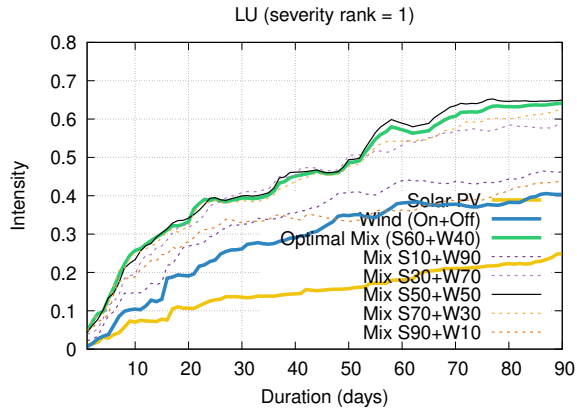

Optimized duration range: D1-90

Optimized duration range: D1-10

Optimized duration range: D10-30

Optimized duration range: D30-90