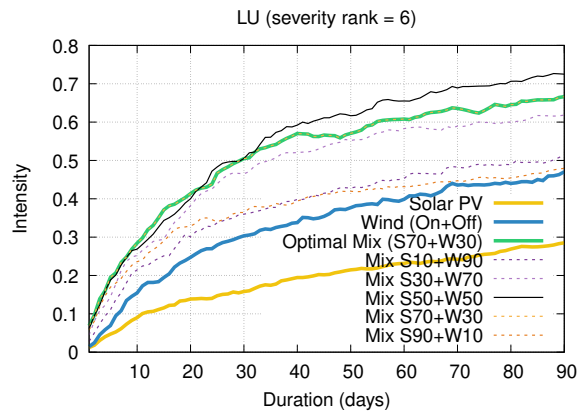

Optimized duration range: D1-90

Optimized duration range: D1-10

Optimized duration range: D10-30

Optimized duration range: D30-90