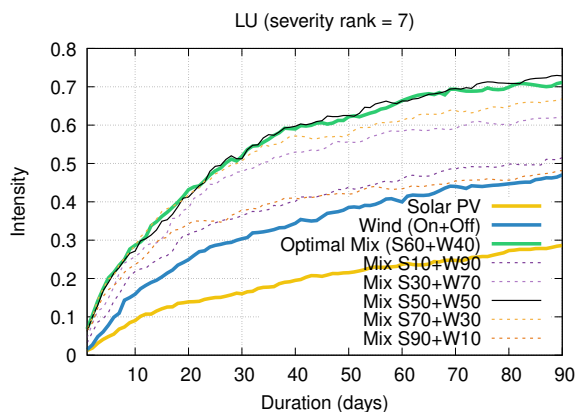

Optimized duration range: D1-90

Optimized duration range: D1-10

Optimized duration range: D10-30

Optimized duration range: D30-90