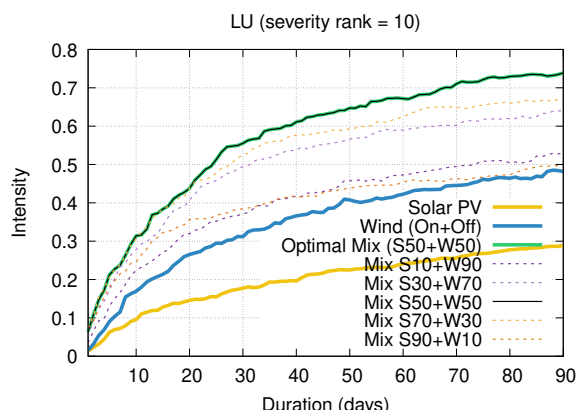

Optimized duration range: D1-90

Optimized duration range: D1-10

Optimized duration range: D10-30

Optimized duration range: D30-90