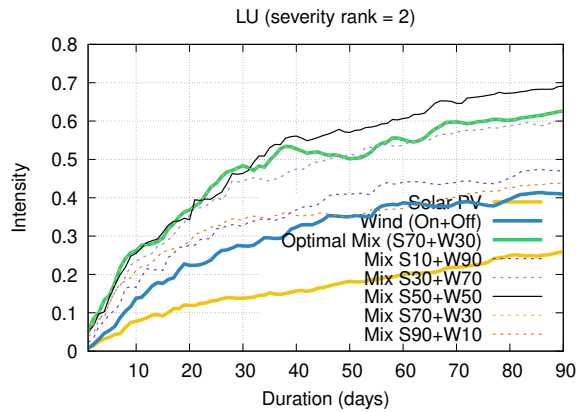

Optimized duration range: D1-90

Optimized duration range: D1-10

Optimized duration range: D10-30

Optimized duration range: D30-90