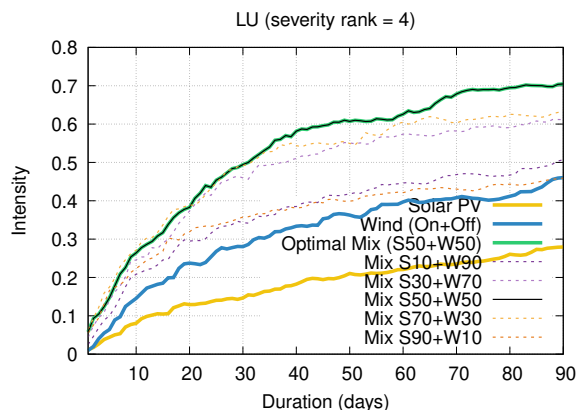

Optimized duration range: D1-90

Optimized duration range: D1-10

Optimized duration range: D10-30

Optimized duration range: D30-90