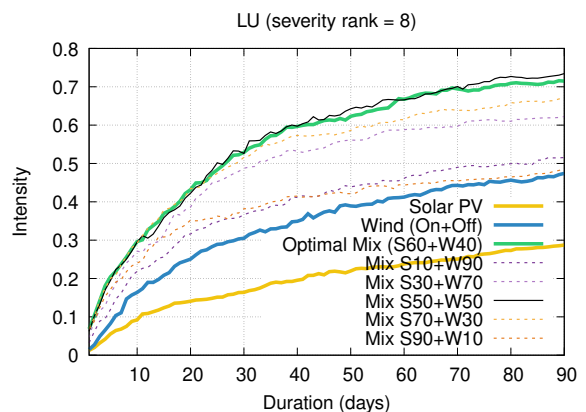

Optimized duration range: D1-90

Optimized duration range: D1-10

Optimized duration range: D10-30

Optimized duration range: D30-90