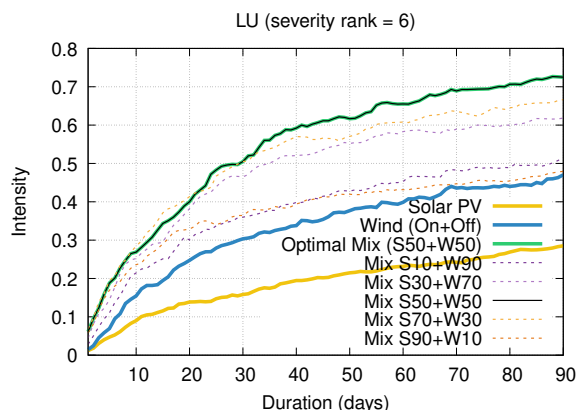

Optimized duration range: D1-90

Optimized duration range: D1-10

Optimized duration range: D10-30

Optimized duration range: D30-90