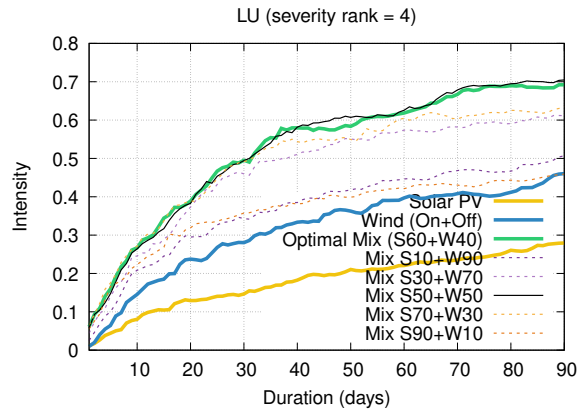

Optimized duration range: D1-90

Optimized duration range: D1-10

Optimized duration range: D10-30

Optimized duration range: D30-90