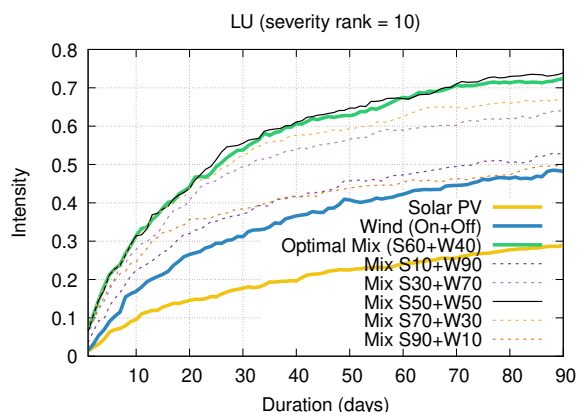

Optimized duration range: D1-90

Optimized duration range: D1-10

Optimized duration range: D10-30

Optimized duration range: D30-90