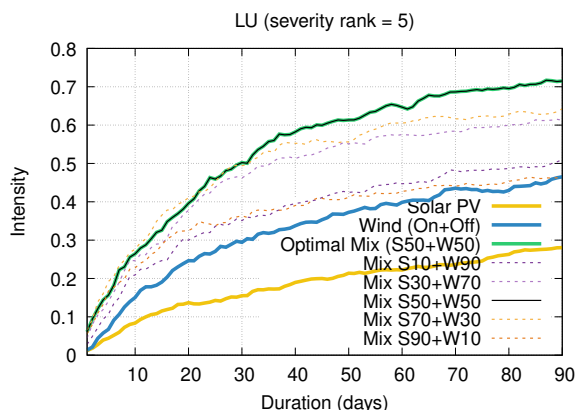

Optimized duration range: D1-90

Optimized duration range: D1-10

Optimized duration range: D10-30

Optimized duration range: D30-90