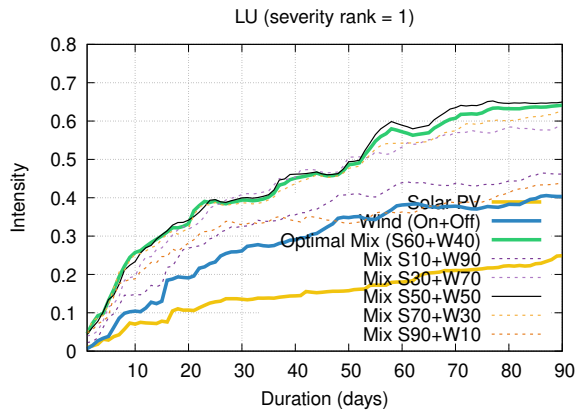

Optimized duration range: D1-90

Optimized duration range: D1-10

Optimized duration range: D10-30

Optimized duration range: D30-90