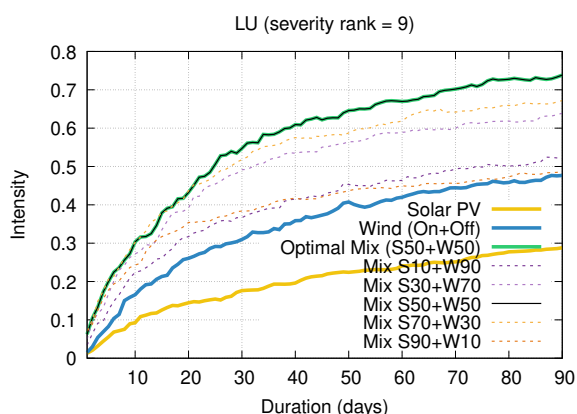

Optimized duration range: D1-90

Optimized duration range: D1-10

Optimized duration range: D10-30

Optimized duration range: D30-90