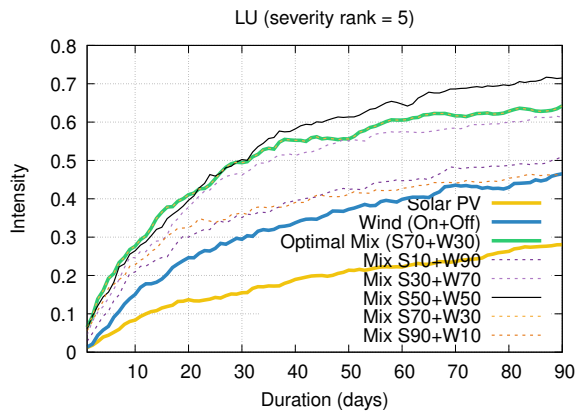

Optimized duration range: D1-90

Optimized duration range: D1-10

Optimized duration range: D10-30

Optimized duration range: D30-90