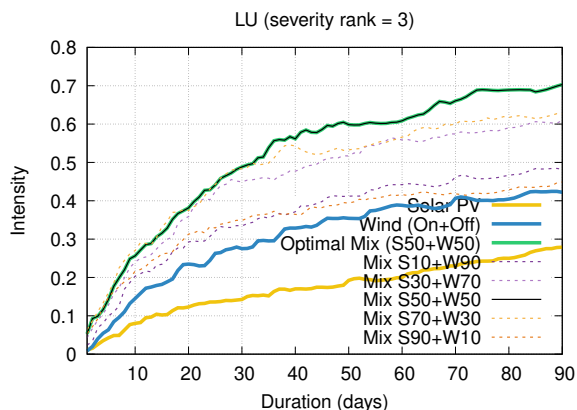

Optimized duration range: D1-90

Optimized duration range: D1-10

Optimized duration range: D10-30

Optimized duration range: D30-90