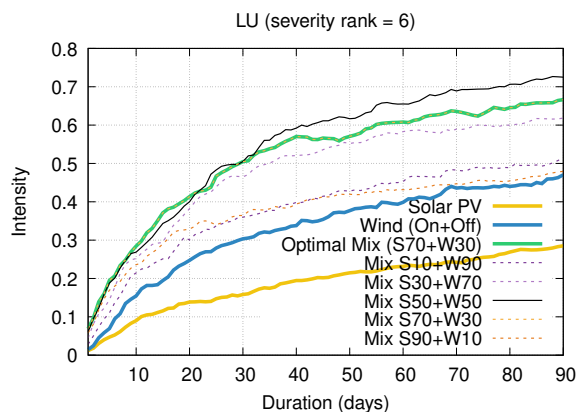

Optimized duration range: D1-90

Optimized duration range: D1-10

Optimized duration range: D10-30

Optimized duration range: D30-90