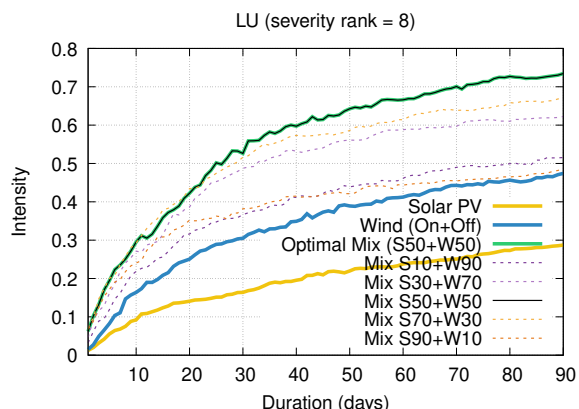

Optimized duration range: D1-90

Optimized duration range: D1-10

Optimized duration range: D10-30

Optimized duration range: D30-90