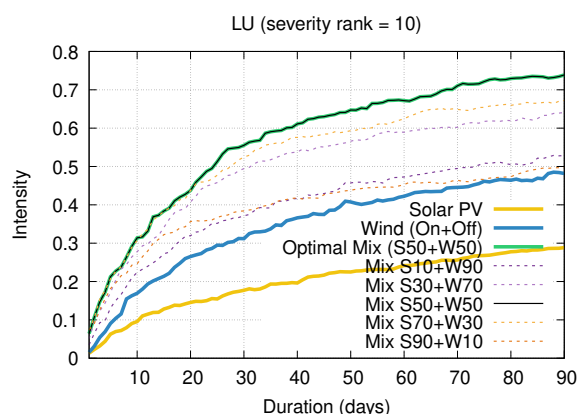

Optimized duration range: D1-90

Optimized duration range: D1-10

Optimized duration range: D10-30

Optimized duration range: D30-90