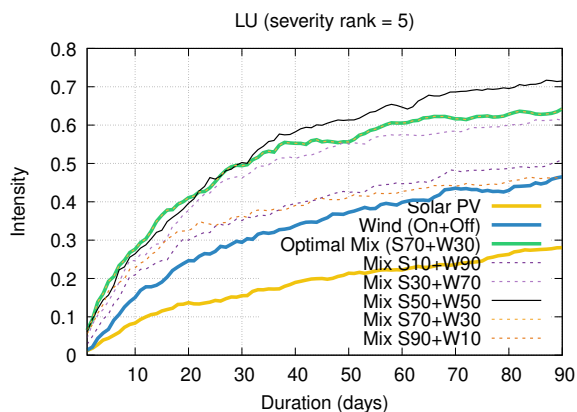

Optimized duration range: D1-90

Optimized duration range: D1-10

Optimized duration range: D10-30

Optimized duration range: D30-90