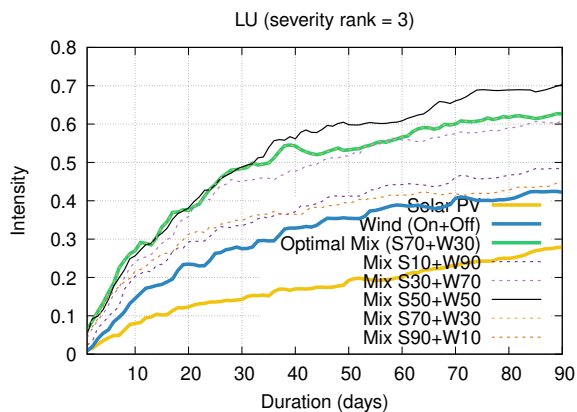

Optimized duration range: D1-90

Optimized duration range: D1-10

Optimized duration range: D10-30

Optimized duration range: D30-90