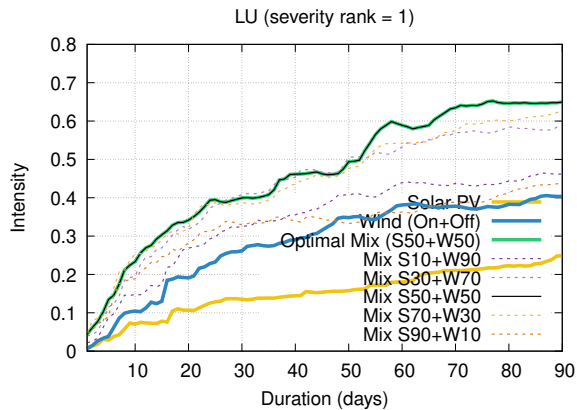

Optimized duration range: D1-90

Optimized duration range: D1-10

Optimized duration range: D10-30

Optimized duration range: D30-90