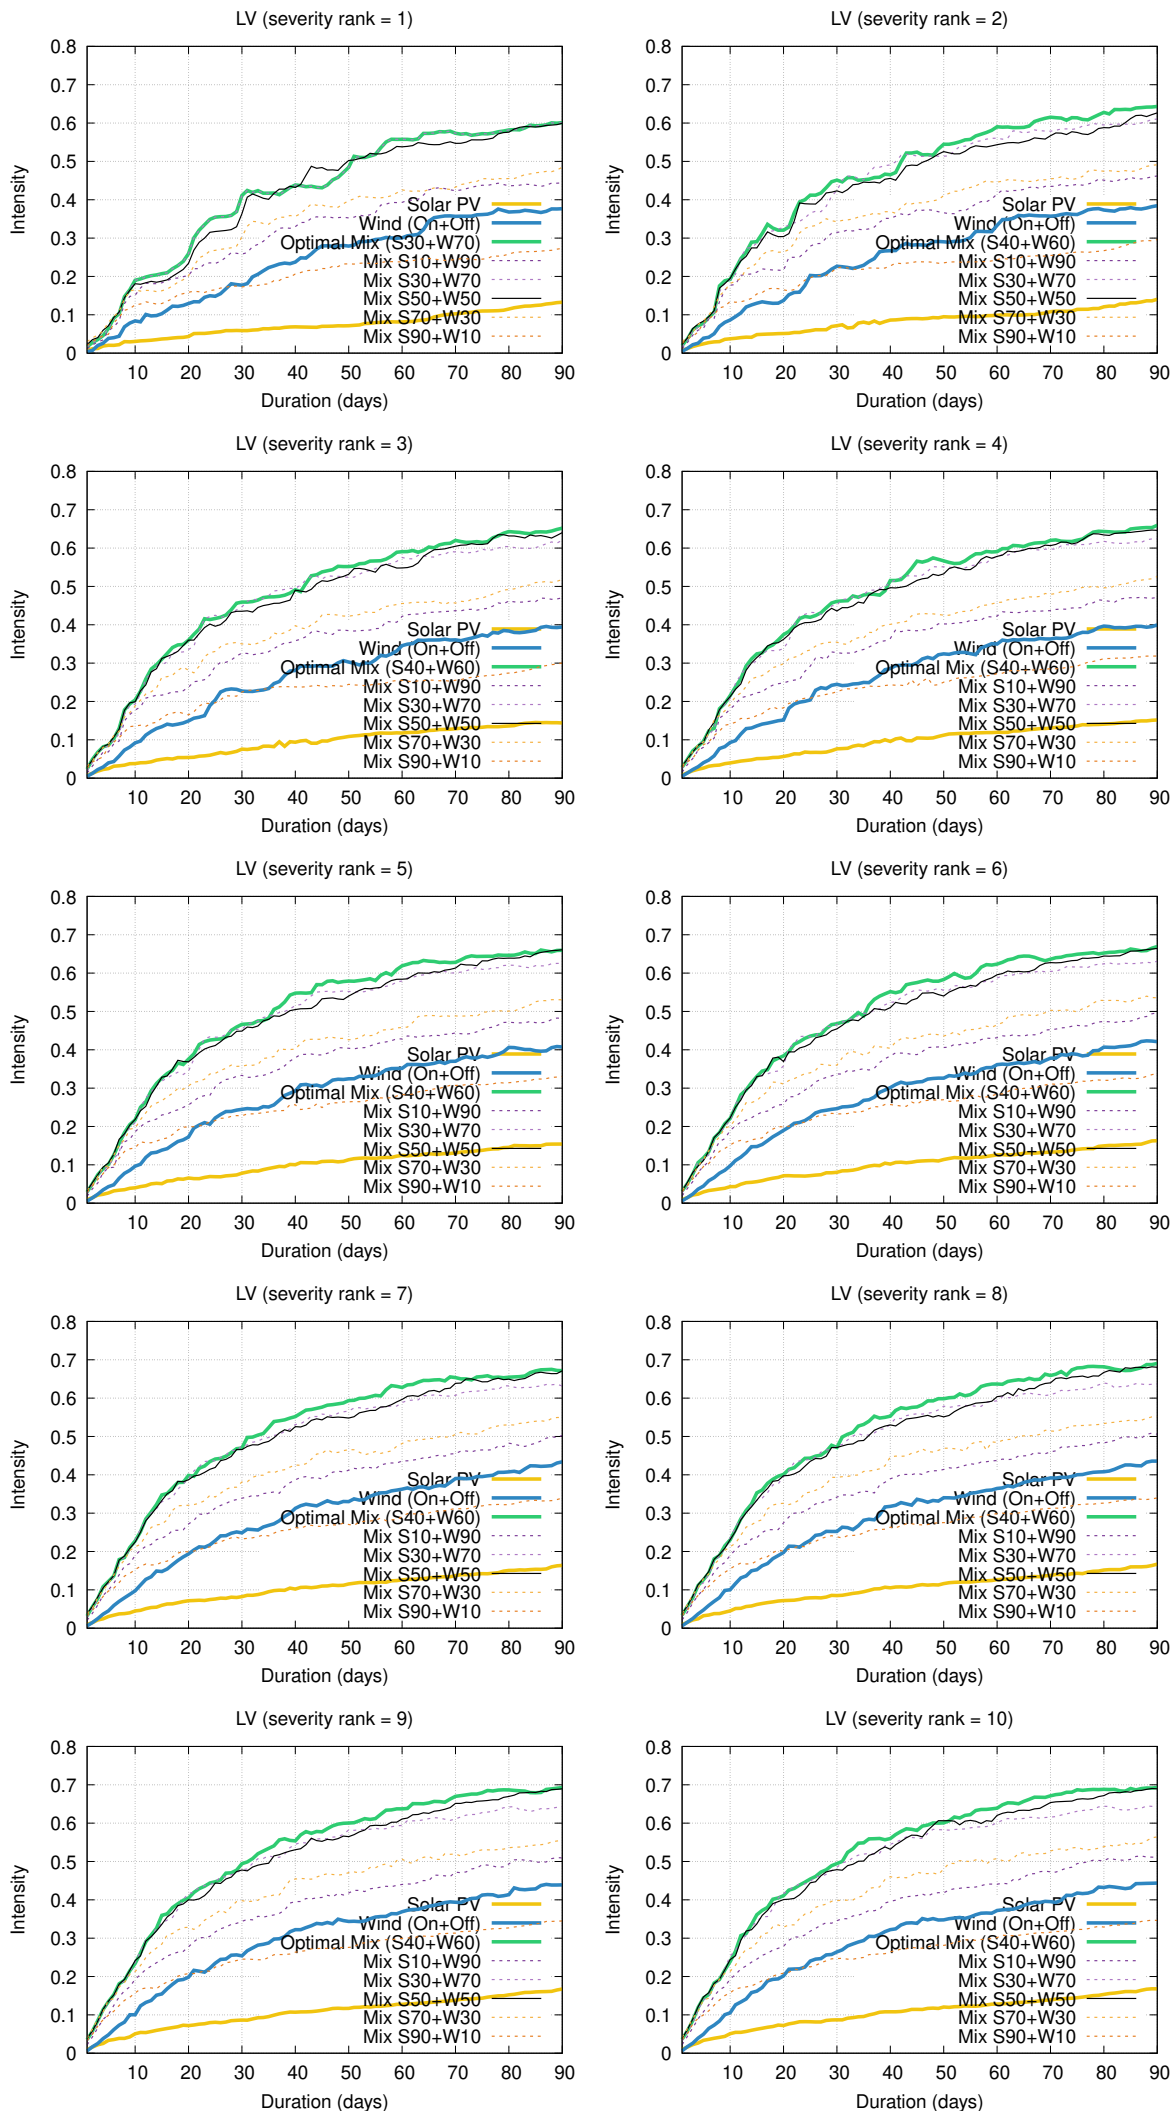

# Optimized duration range: D1-10

# Optimized duration range: D10-30

# Optimized duration range: D30-90