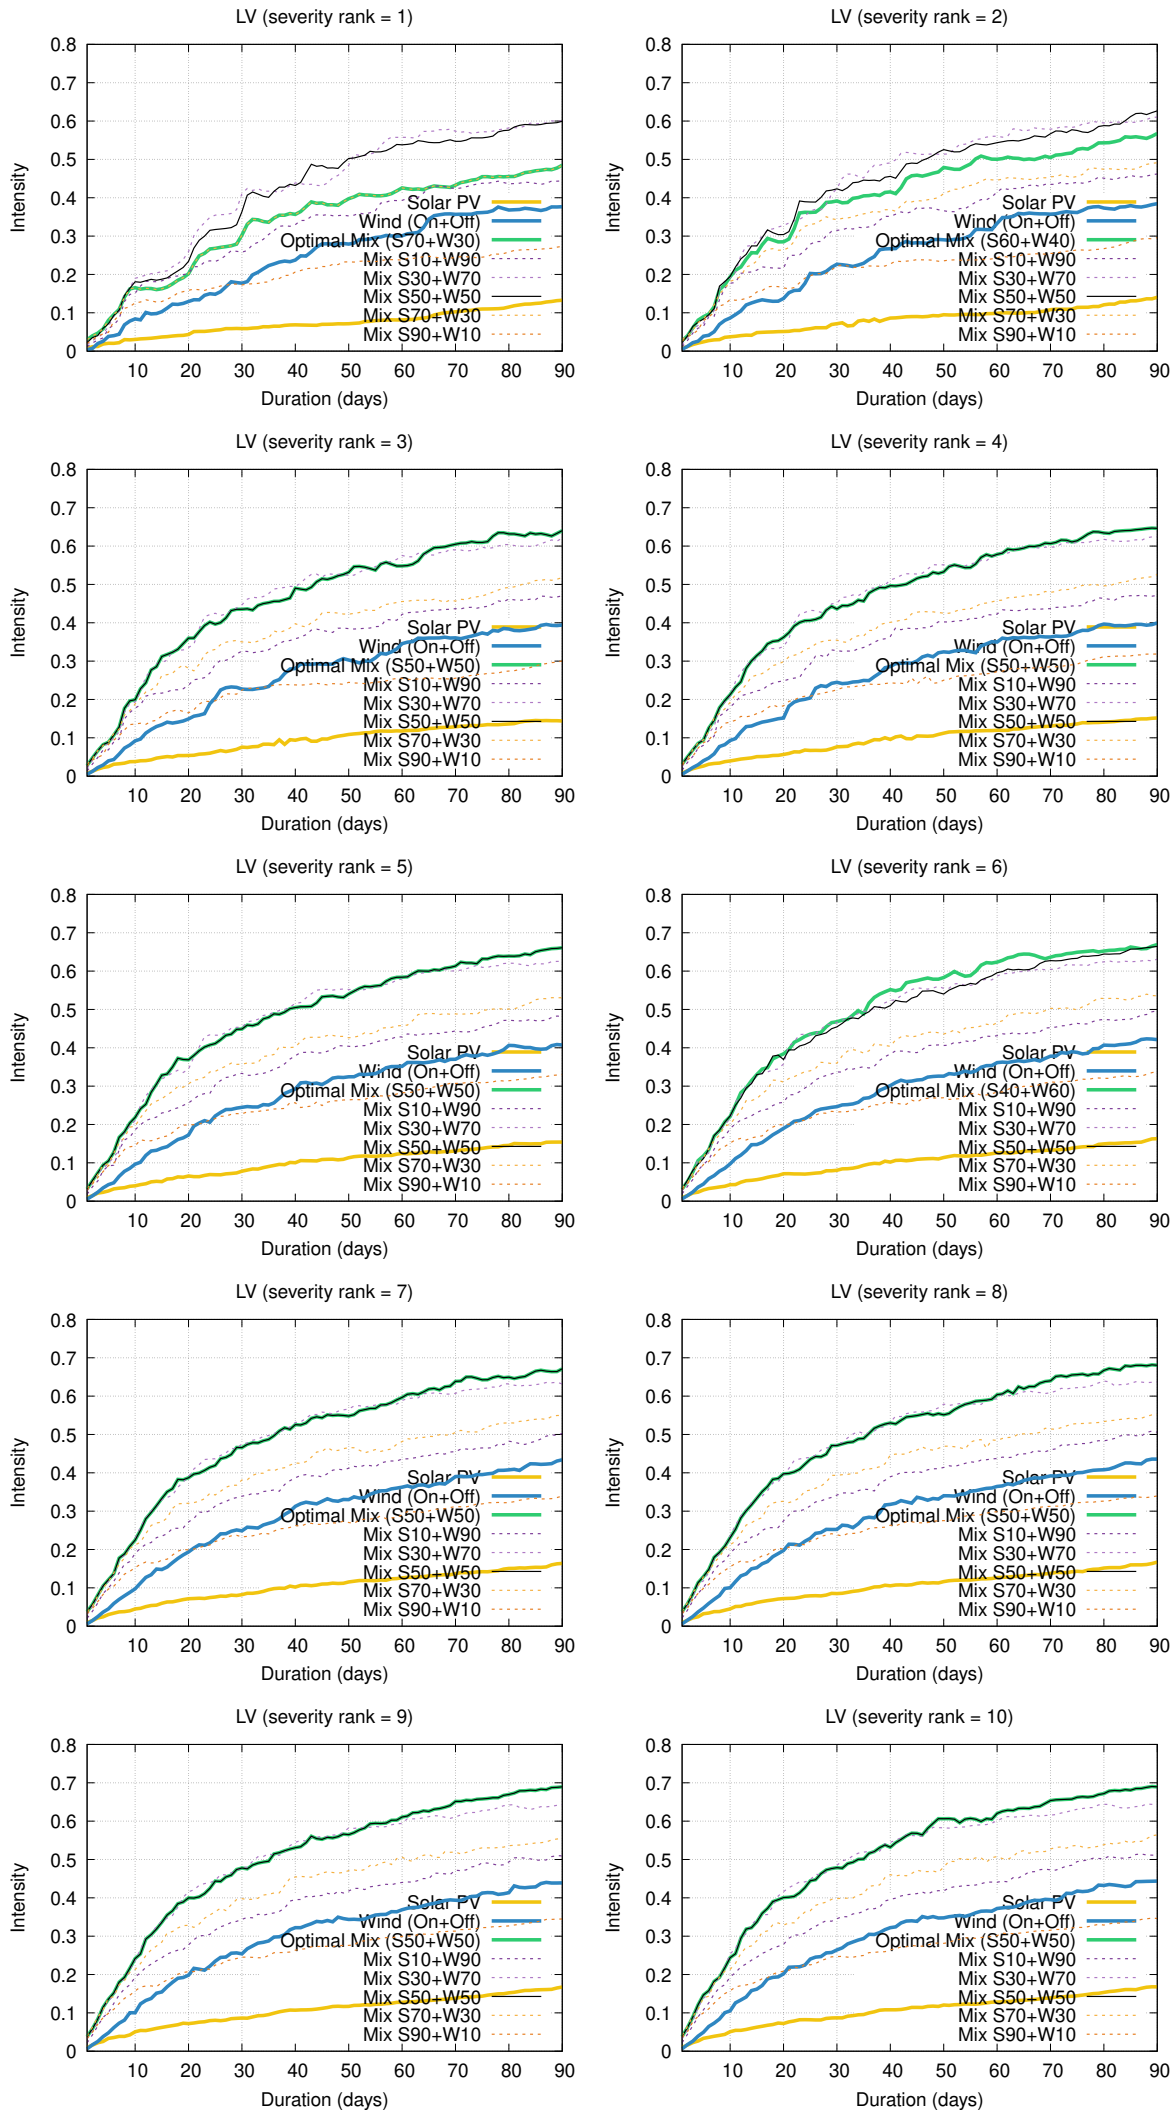

# Optimized duration range: D1-10

# Optimized duration range: D10-30

# Optimized duration range: D30-90