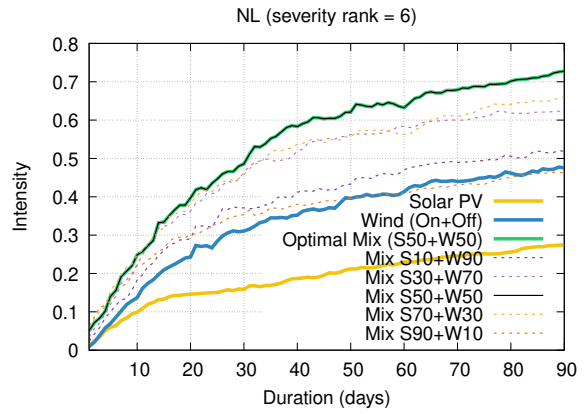

Optimized duration range: D1-90

# Optimized duration range: D10-30

# Optimized duration range: D30-90