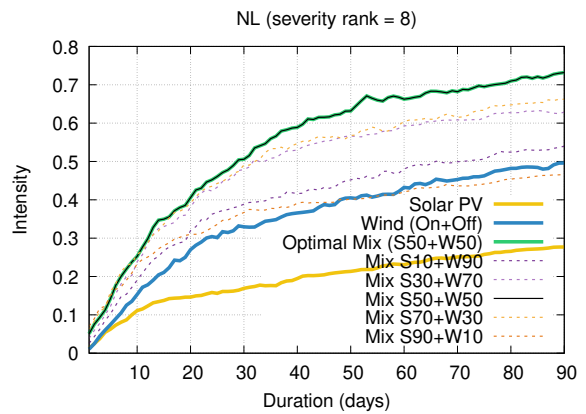

Optimized duration range: D1-90

# Optimized duration range: D10-30

# Optimized duration range: D30-90