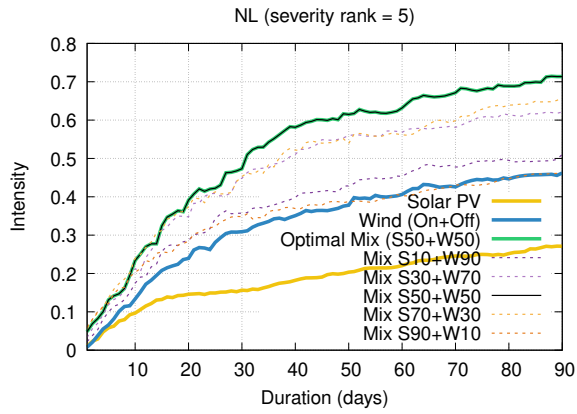

Optimized duration range: D1-90

# Optimized duration range: D10-30

# Optimized duration range: D30-90