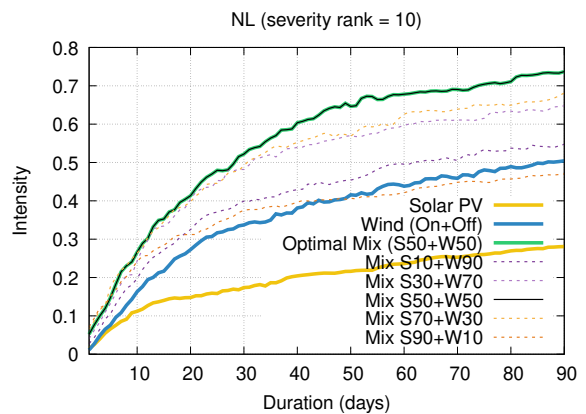

Optimized duration range: D1-90

# Optimized duration range: D10-30

# Optimized duration range: D30-90