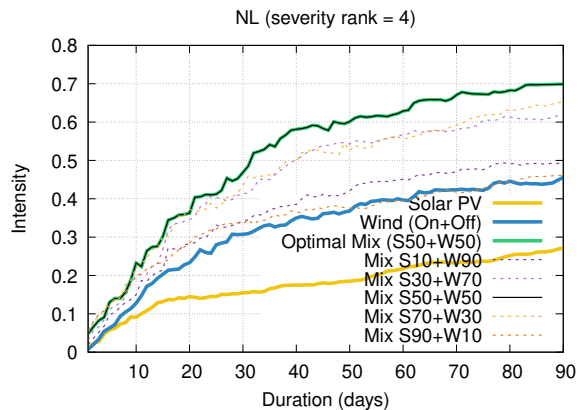

Optimized duration range: D1-90

# Optimized duration range: D10-30

# Optimized duration range: D30-90