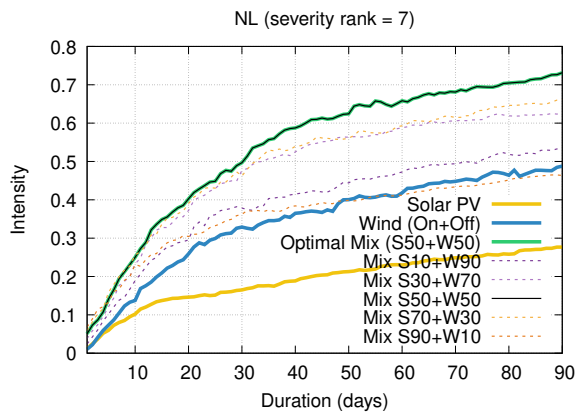

Optimized duration range: D1-90

# Optimized duration range: D10-30

# Optimized duration range: D30-90