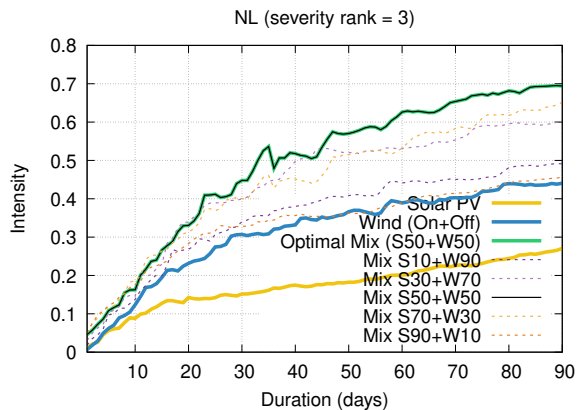

Optimized duration range: D1-90

# Optimized duration range: D10-30

# Optimized duration range: D30-90