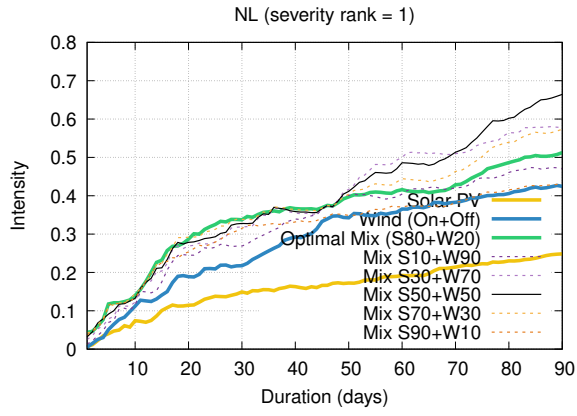

Optimized duration range: D1-90

# Optimized duration range: D10-30

# Optimized duration range: D30-90