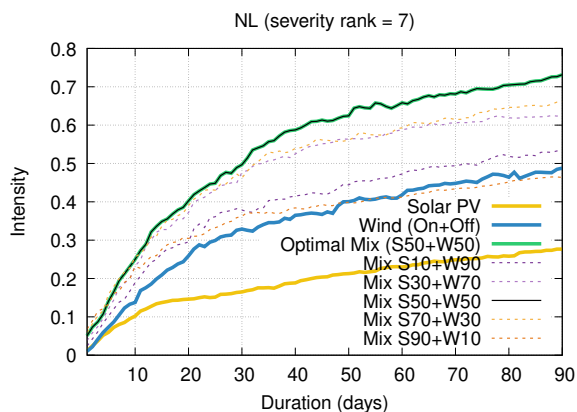

Optimized duration range: D1-90

# Optimized duration range: D10-30

# Optimized duration range: D30-90