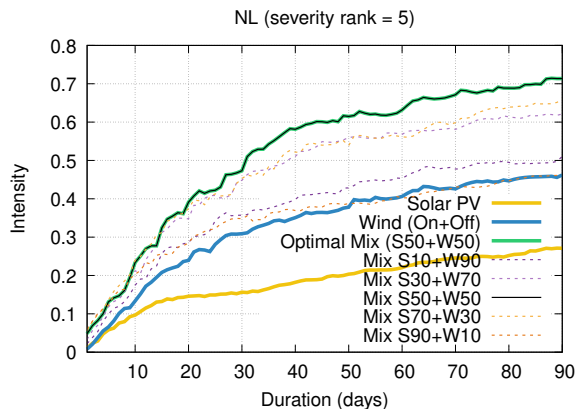

Optimized duration range: D1-90

# Optimized duration range: D10-30

# Optimized duration range: D30-90