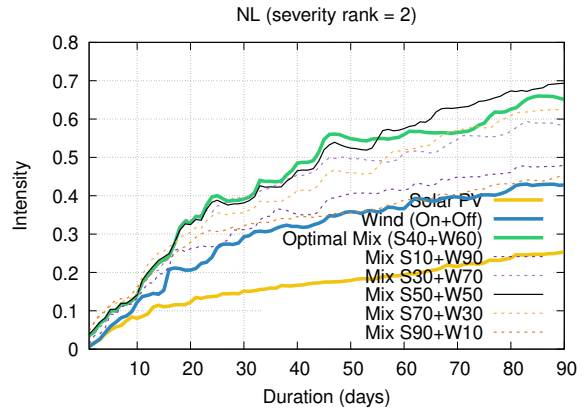

Optimized duration range: D1-90

# Optimized duration range: D10-30

# Optimized duration range: D30-90