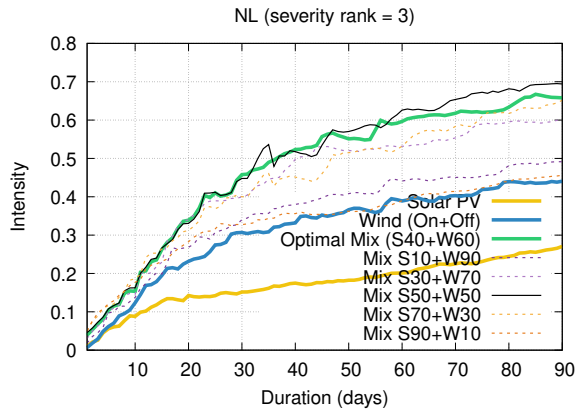

Optimized duration range: D1-90

# Optimized duration range: D10-30

# Optimized duration range: D30-90