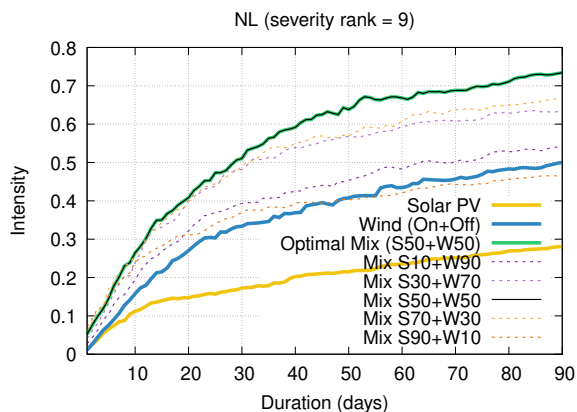

Optimized duration range: D1-90

# Optimized duration range: D10-30

# Optimized duration range: D30-90