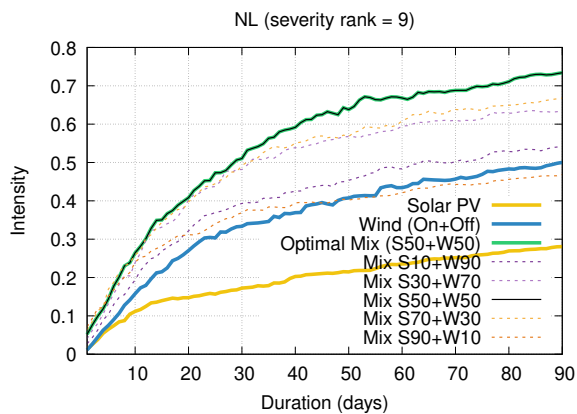

Optimized duration range: D1-90

# Optimized duration range: D10-30

# Optimized duration range: D30-90