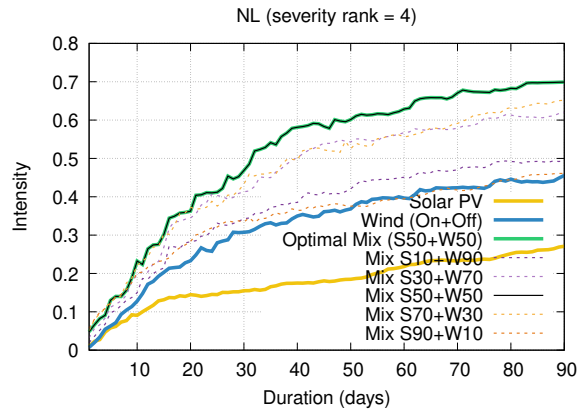

Optimized duration range: D1-90

# Optimized duration range: D10-30

# Optimized duration range: D30-90