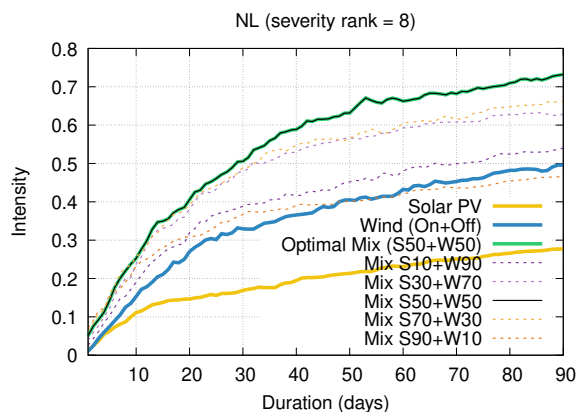

Optimized duration range: D1-90

# Optimized duration range: D10-30

# Optimized duration range: D30-90