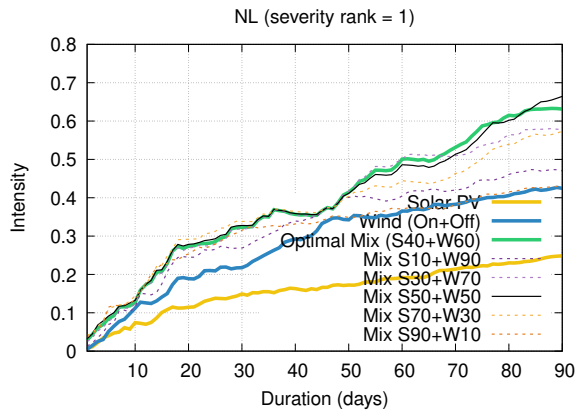

Optimized duration range: D1-90

# Optimized duration range: D10-30

# Optimized duration range: D30-90