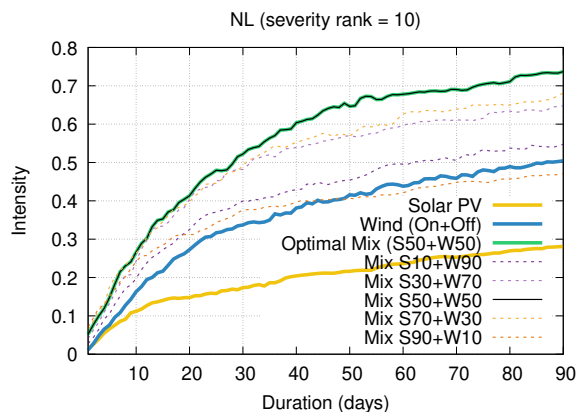

Optimized duration range: D1-90

# Optimized duration range: D10-30

# Optimized duration range: D30-90