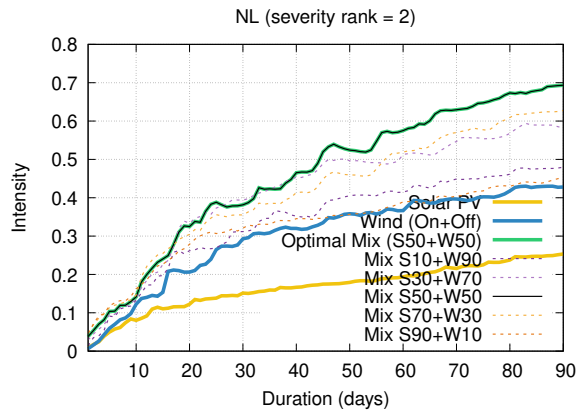

Optimized duration range: D1-90

# Optimized duration range: D10-30

# Optimized duration range: D30-90