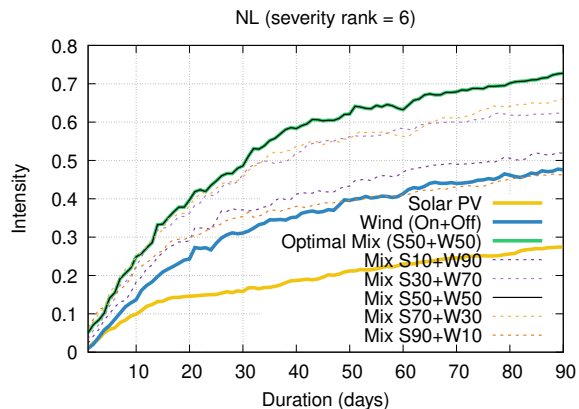

Optimized duration range: D1-90

# Optimized duration range: D10-30

# Optimized duration range: D30-90