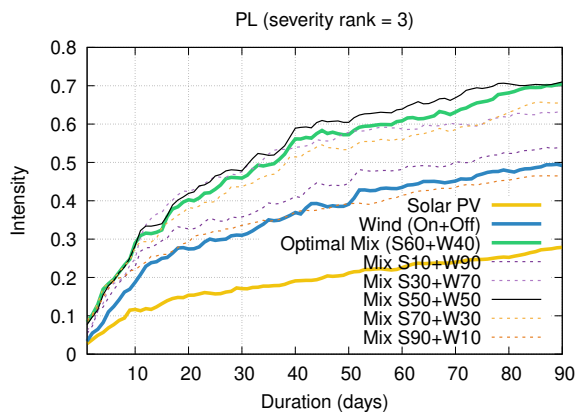

Optimized duration range: D1-90

Optimized duration range: D1-10

Optimized duration range: D30-90