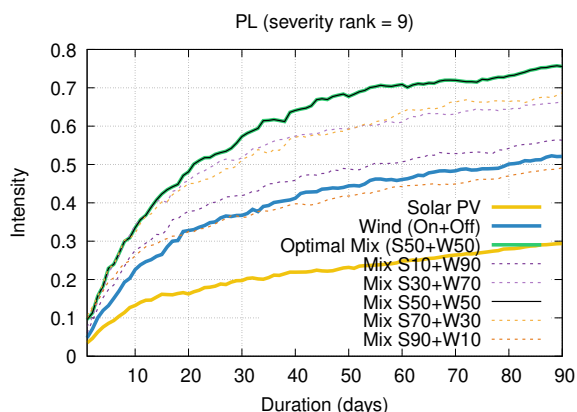

Optimized duration range: D1-90

Optimized duration range: D1-10

Optimized duration range: D30-90