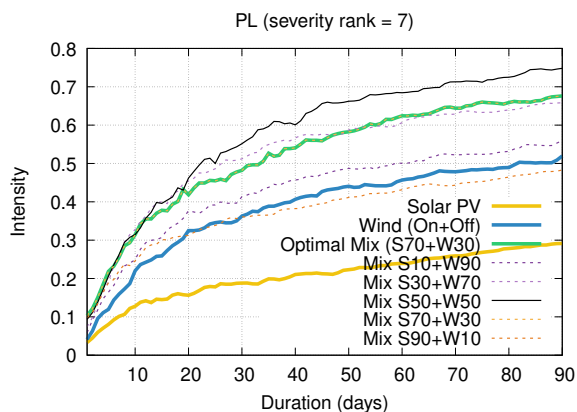

Optimized duration range: D1-90

Optimized duration range: D1-10

Optimized duration range: D30-90