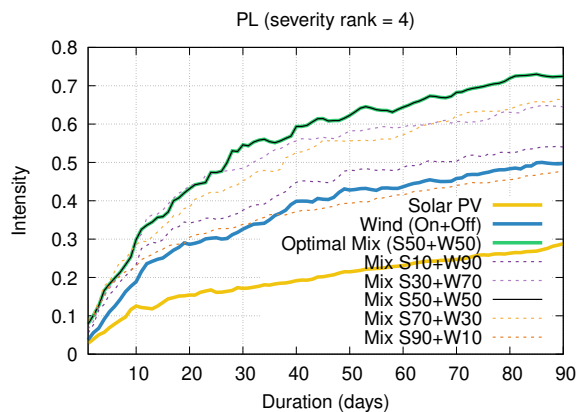

Optimized duration range: D1-90

Optimized duration range: D1-10

Optimized duration range: D30-90