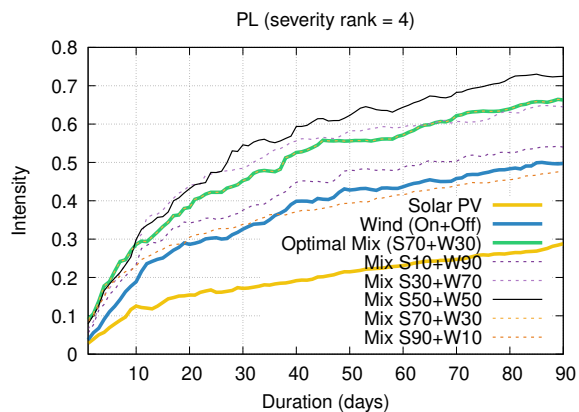

Optimized duration range: D1-90

Optimized duration range: D1-10

Optimized duration range: D30-90