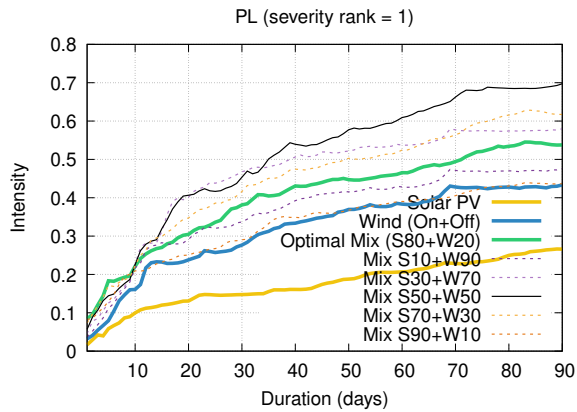

Optimized duration range: D1-90

Optimized duration range: D1-10

Optimized duration range: D30-90