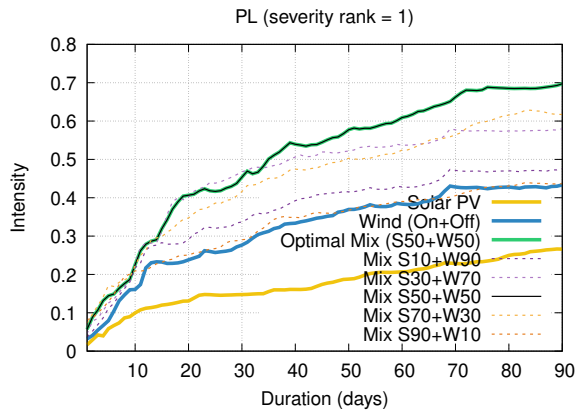

Optimized duration range: D1-90

Optimized duration range: D1-10

Optimized duration range: D30-90