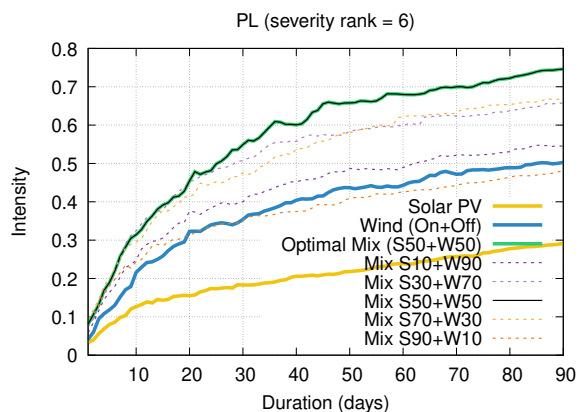

Optimized duration range: D1-90

Optimized duration range: D1-10

Optimized duration range: D30-90