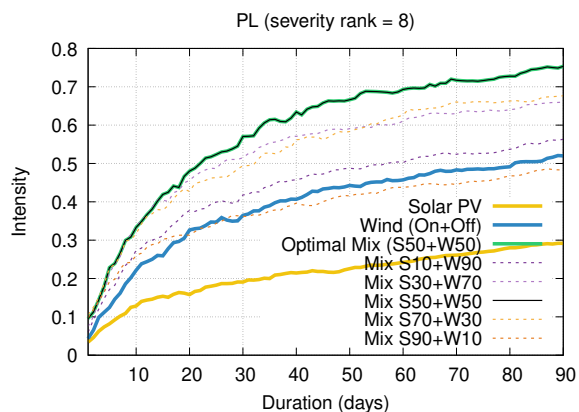

Optimized duration range: D1-90

Optimized duration range: D1-10

Optimized duration range: D30-90