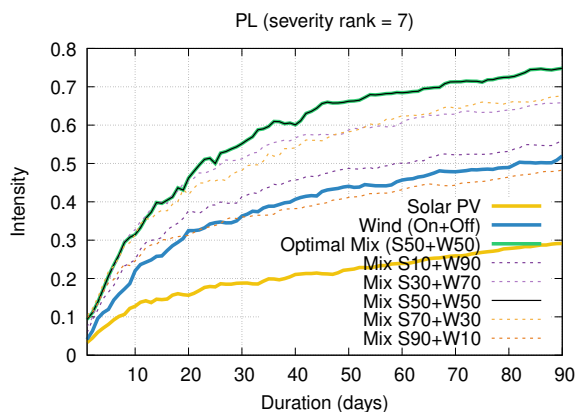

Optimized duration range: D1-90

Optimized duration range: D1-10

Optimized duration range: D30-90