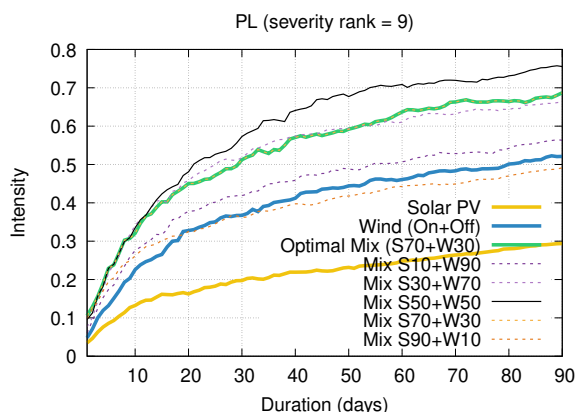

Optimized duration range: D1-90

Optimized duration range: D1-10

Optimized duration range: D30-90