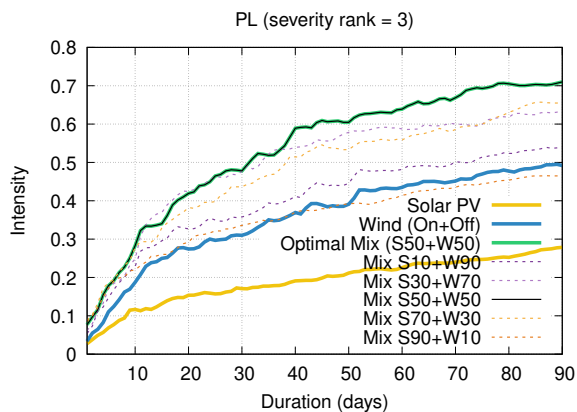

Optimized duration range: D1-90

Optimized duration range: D1-10

Optimized duration range: D30-90