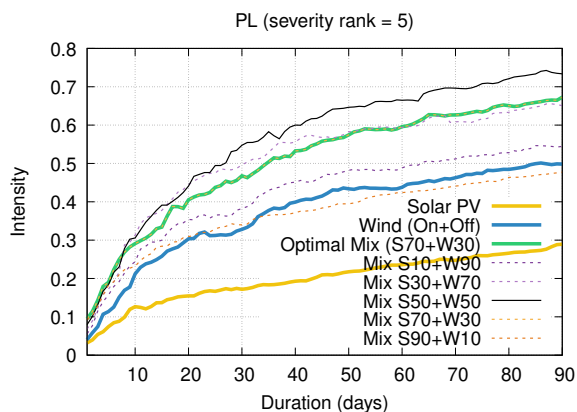

Optimized duration range: D1-90

Optimized duration range: D1-10

Optimized duration range: D30-90