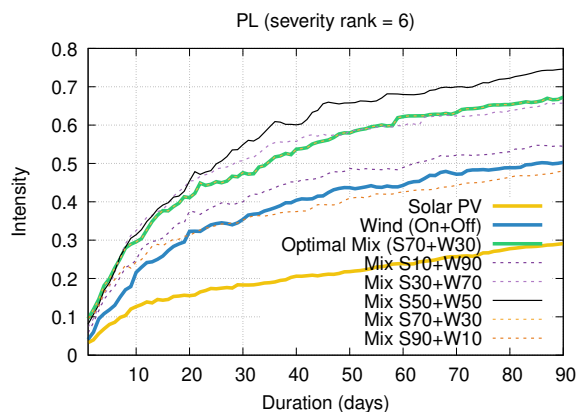

Optimized duration range: D1-90

Optimized duration range: D1-10

Optimized duration range: D30-90