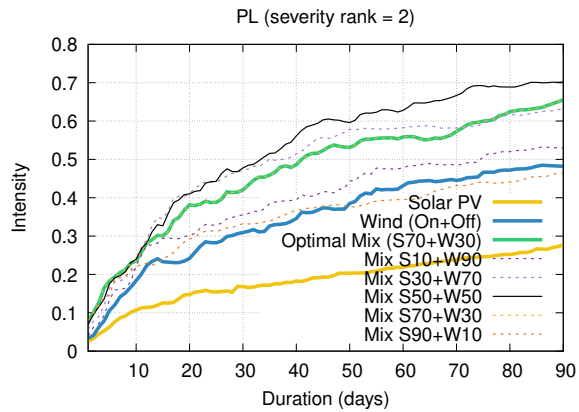

Optimized duration range: D1-90

Optimized duration range: D1-10

Optimized duration range: D30-90