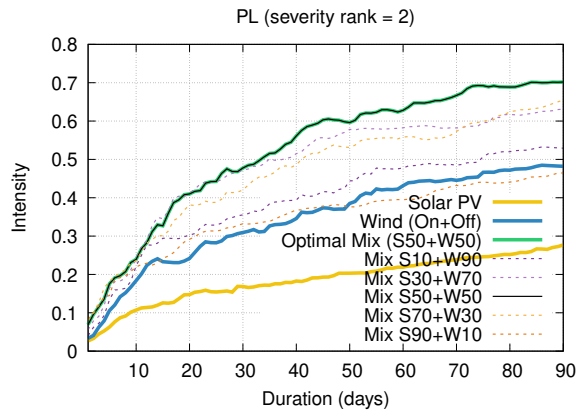

Optimized duration range: D1-90

Optimized duration range: D1-10

Optimized duration range: D30-90