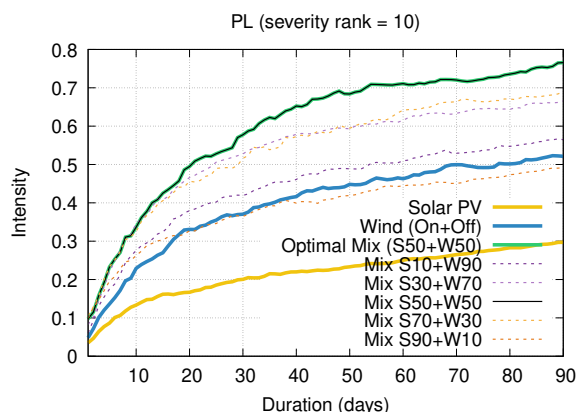

Optimized duration range: D1-90

Optimized duration range: D1-10

Optimized duration range: D30-90