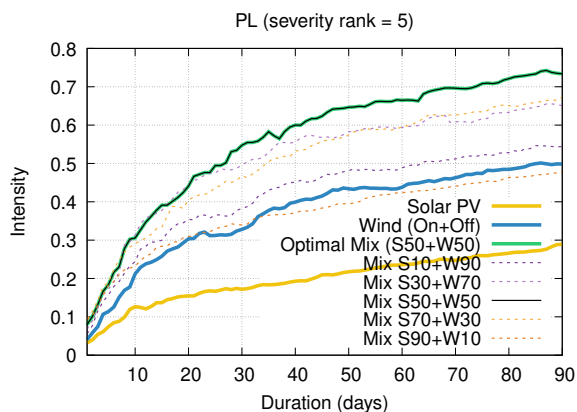

Optimized duration range: D1-90

Optimized duration range: D1-10

Optimized duration range: D30-90