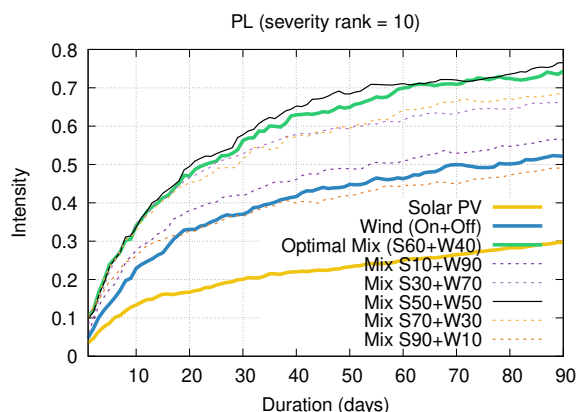

Optimized duration range: D1-90

Optimized duration range: D1-10

Optimized duration range: D30-90