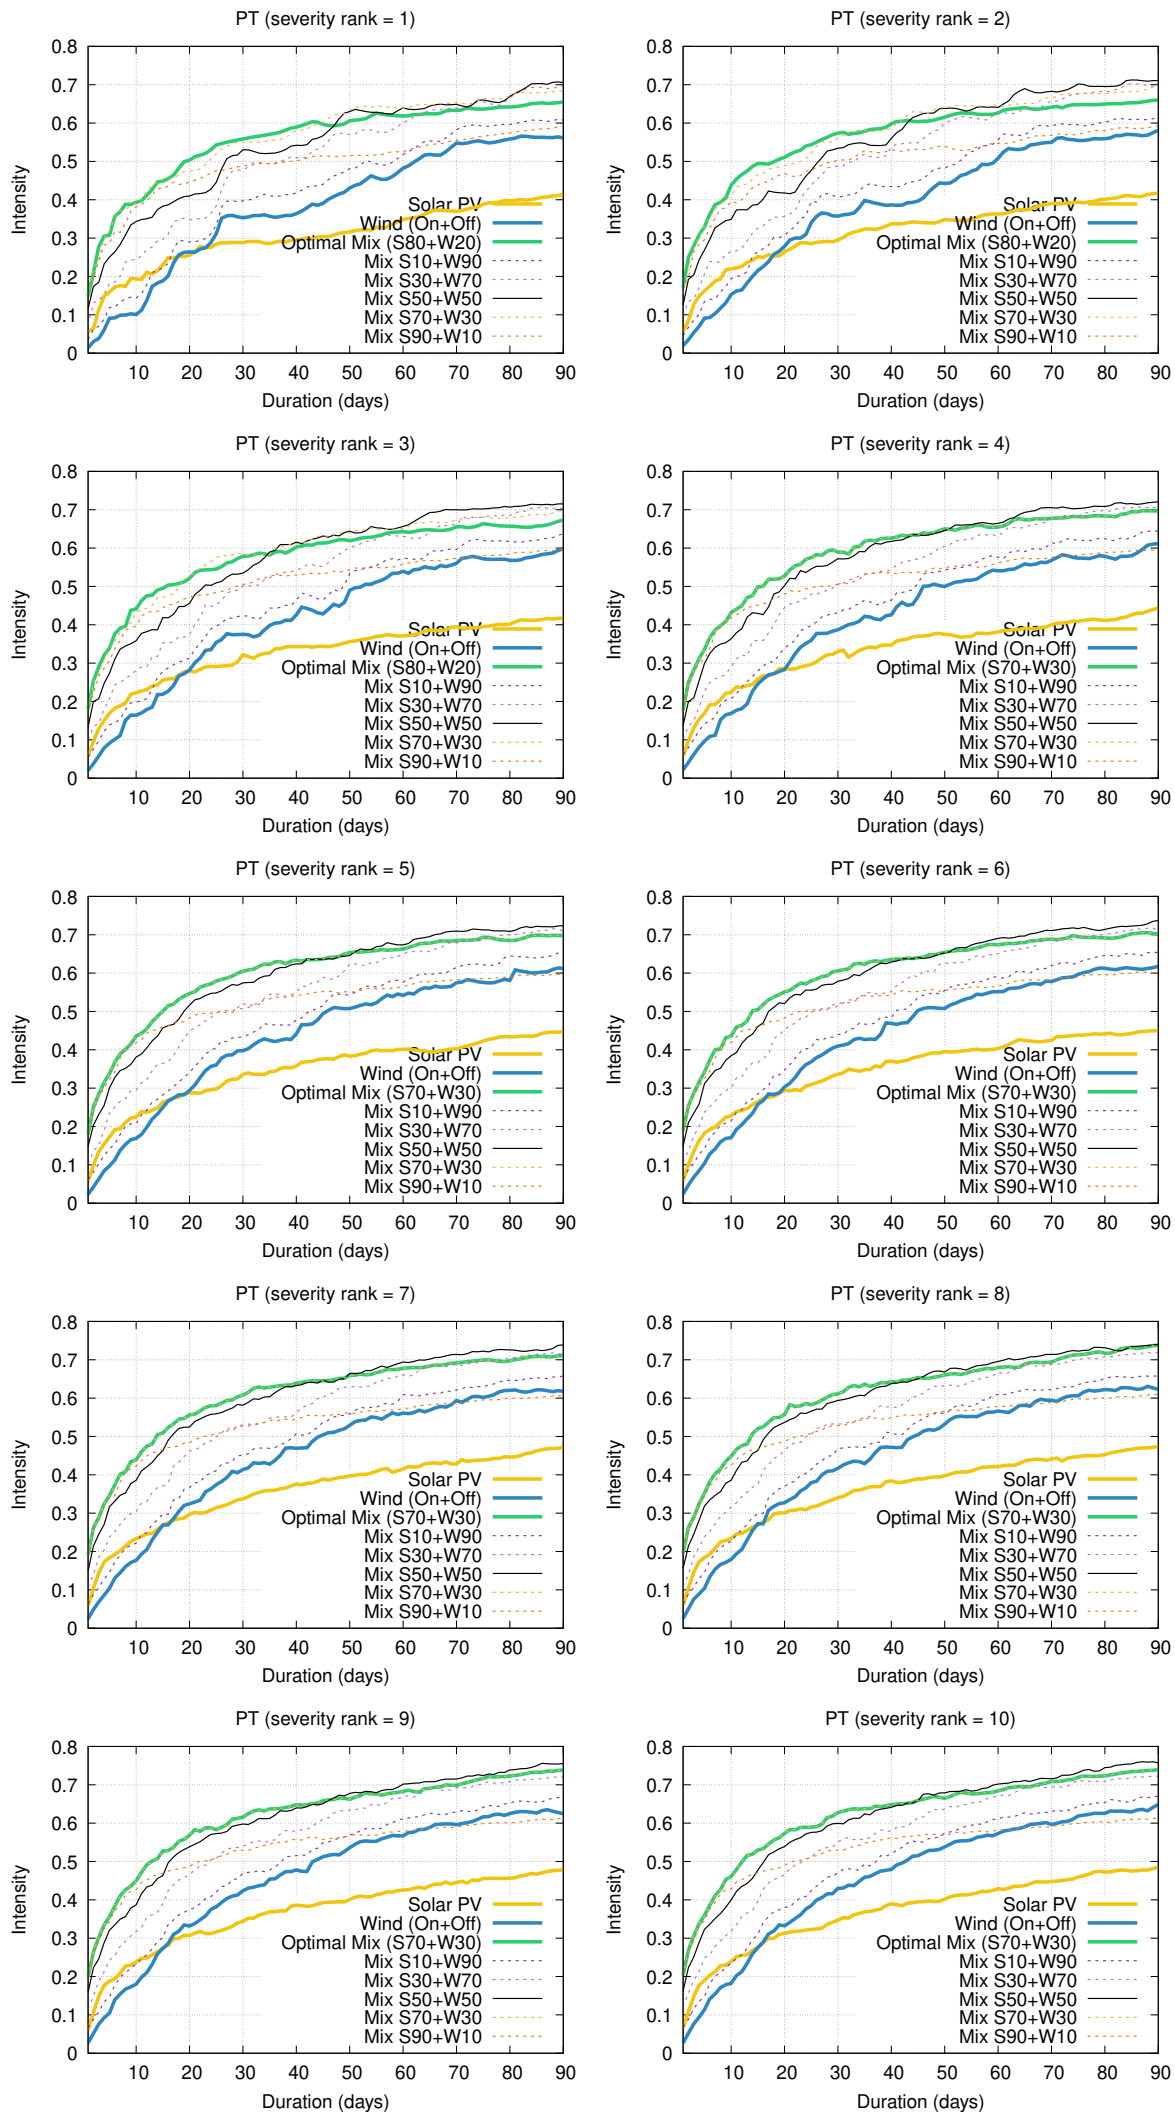

Optimized duration range: D10-30

Optimized duration range: D30-90