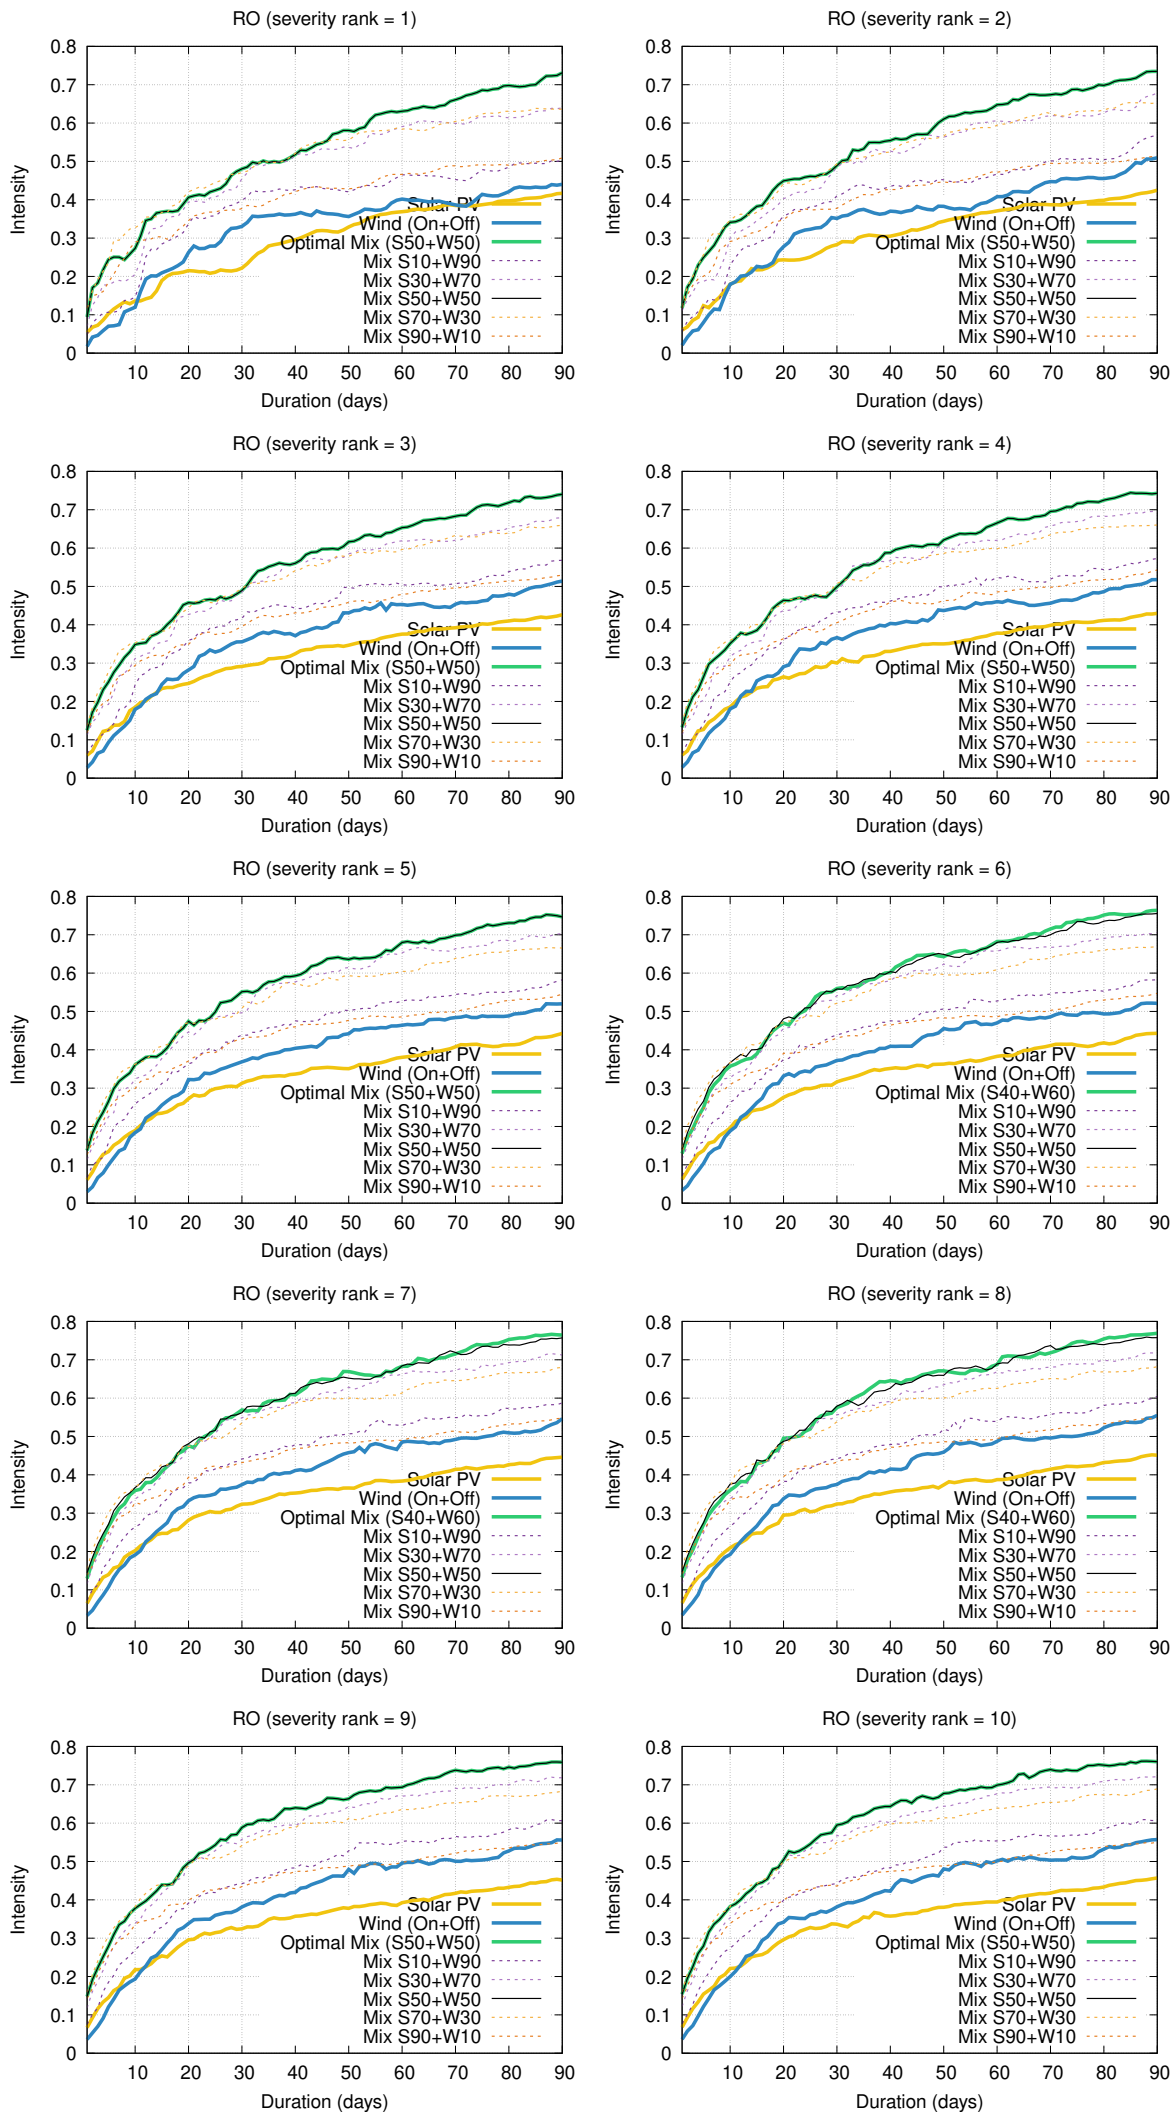

Optimized duration range: D1-90

Optimized duration range: D1-10

Optimized duration range: D10-30

Optimized duration range: D30-90