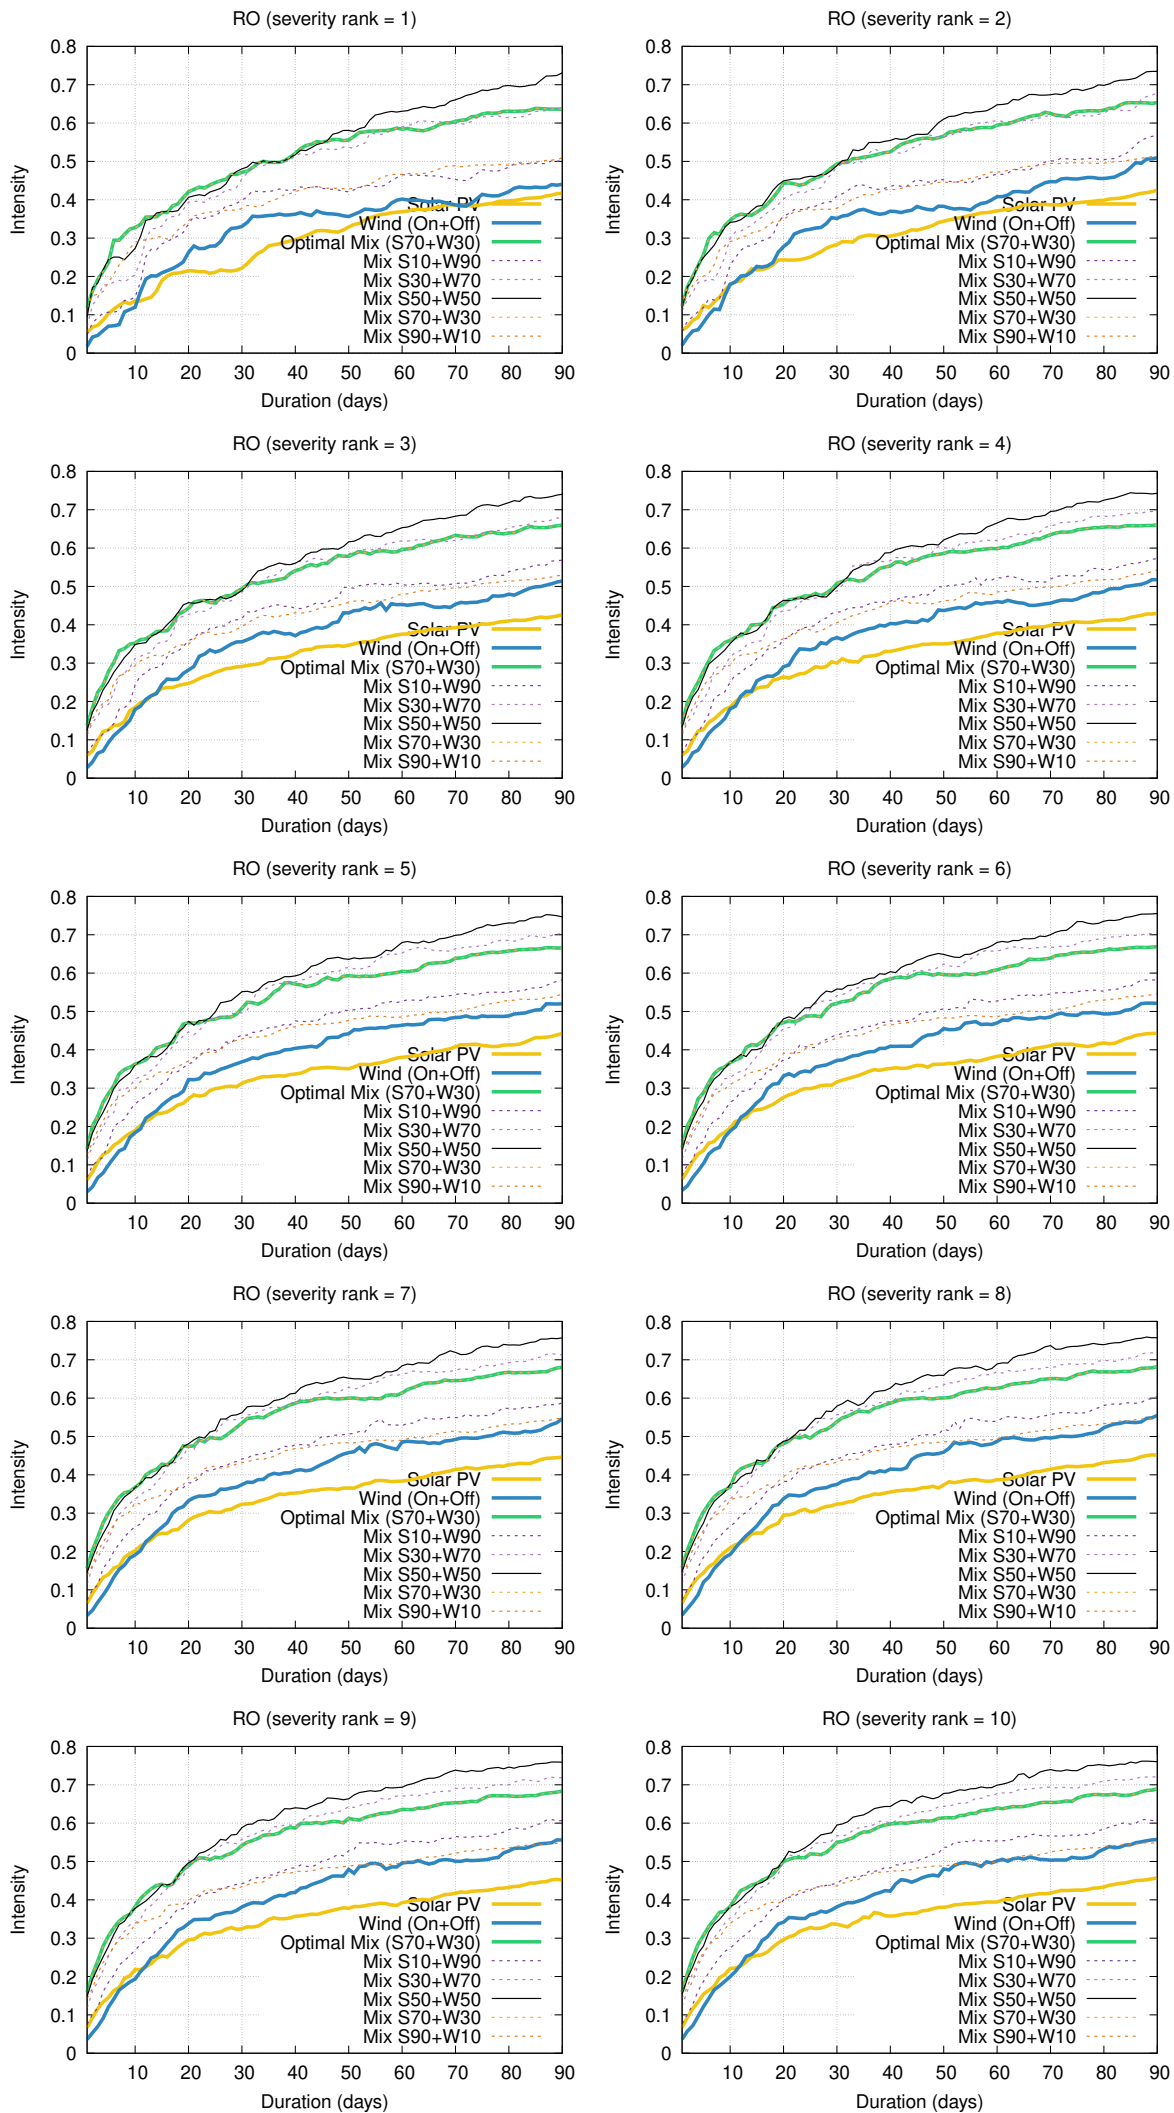

Optimized duration range: D1-90

Optimized duration range: D1-10

Optimized duration range: D10-30

Optimized duration range: D30-90