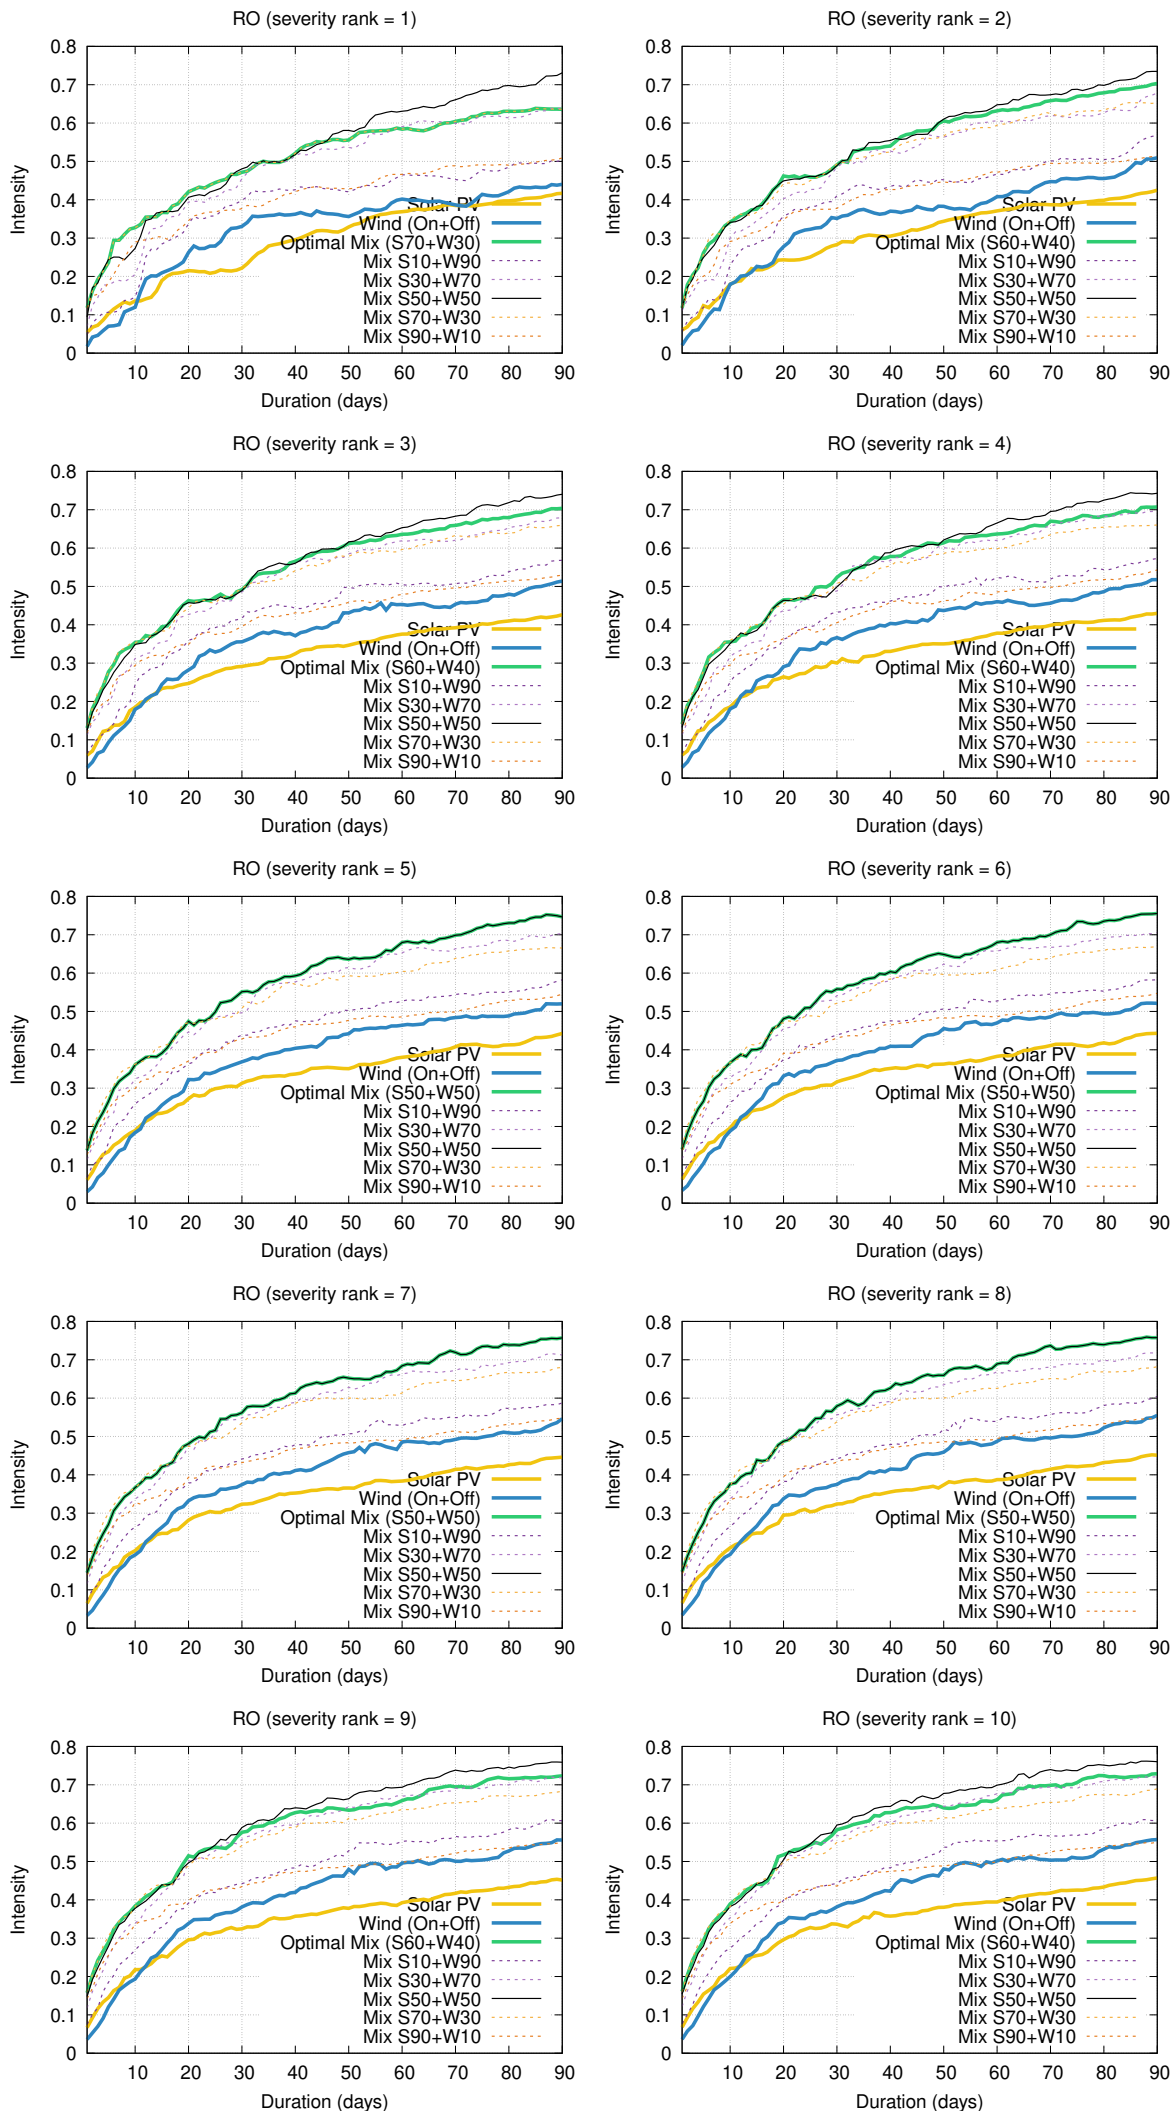

Optimized duration range: D1-90

Optimized duration range: D1-10

Optimized duration range: D10-30

Optimized duration range: D30-90