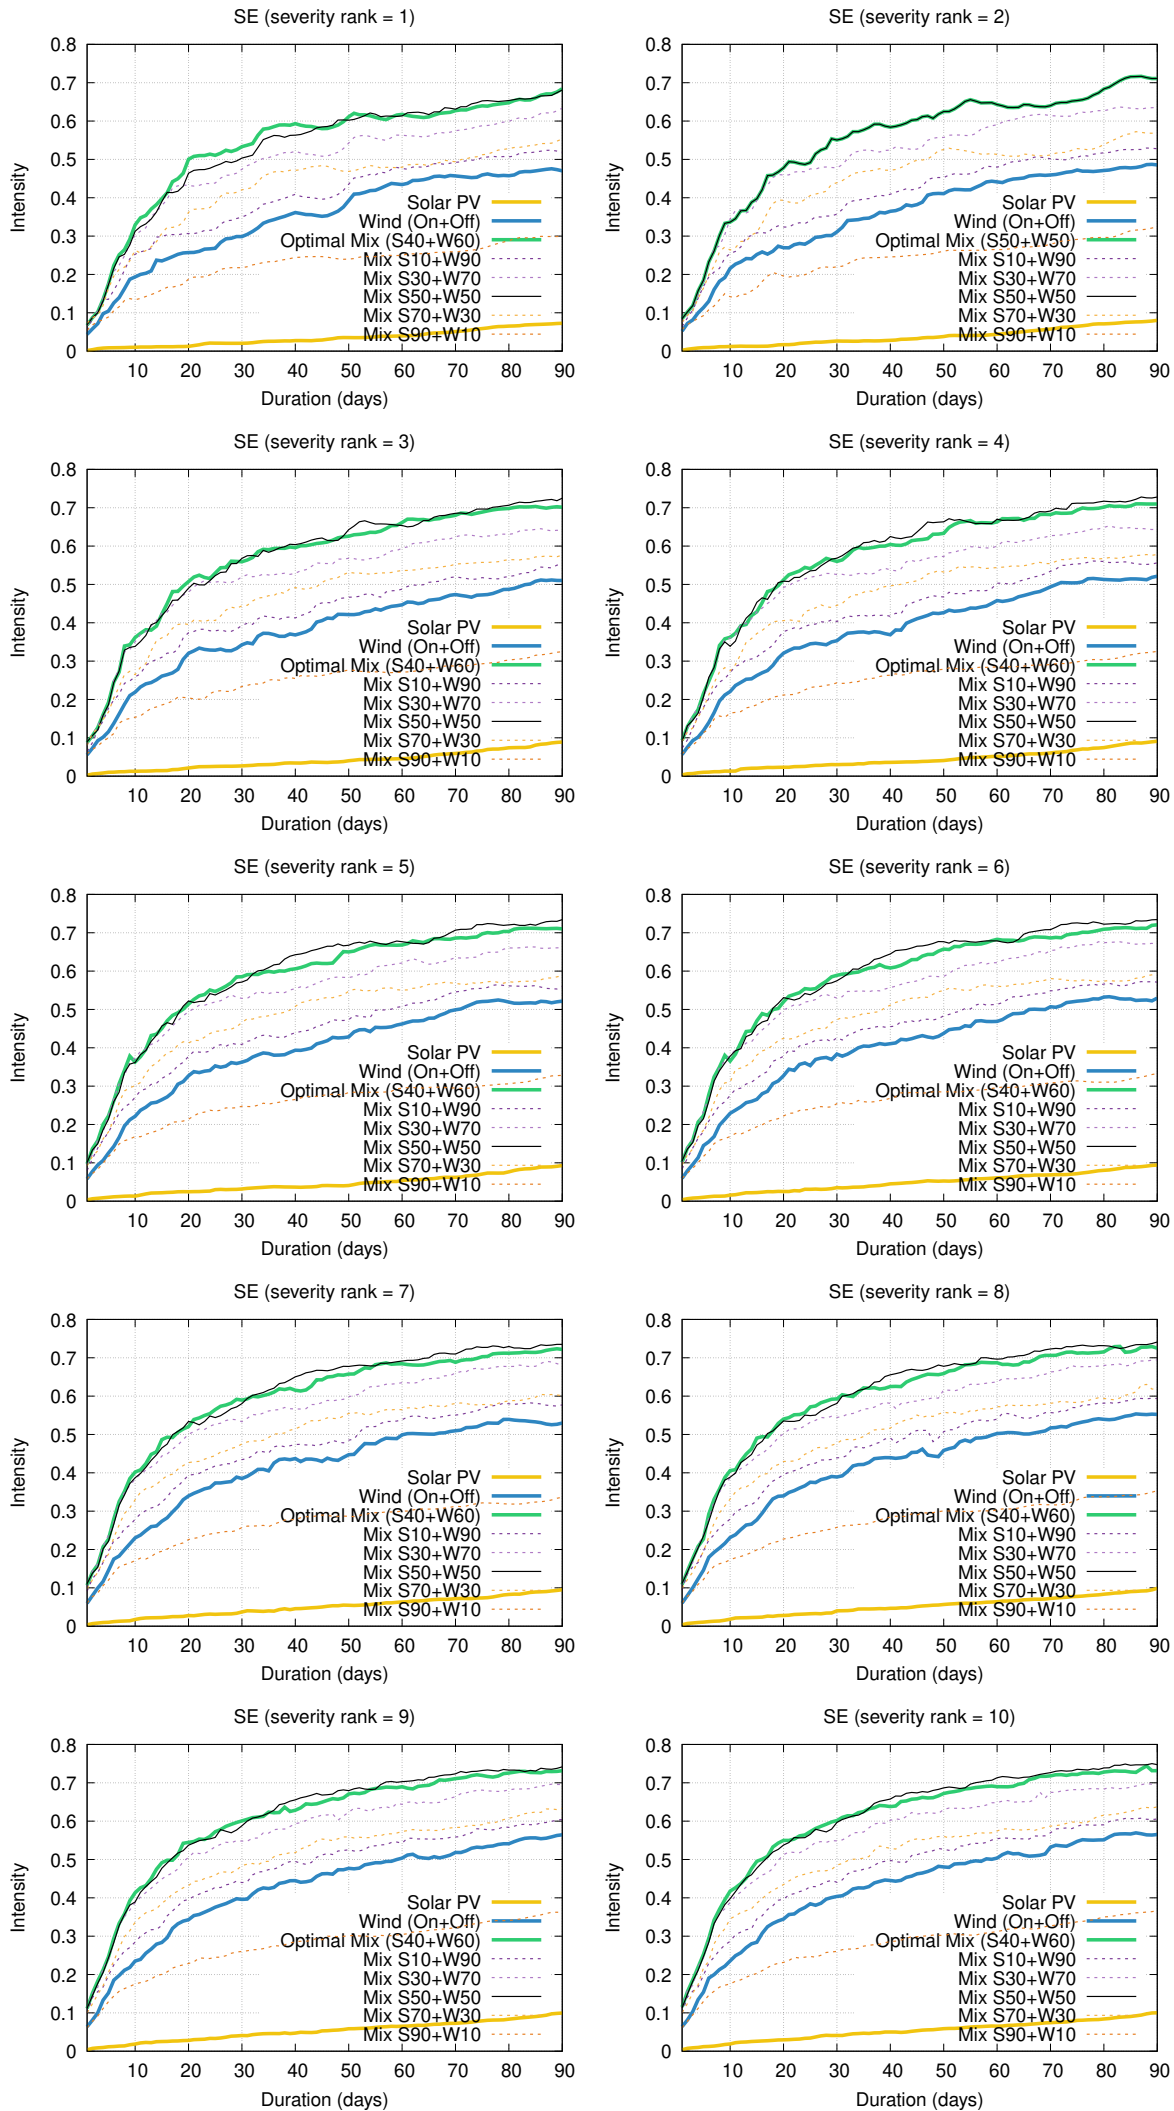

Optimized duration range: D1-90

Optimized duration range: D1-10

Optimized duration range: D10-30

Optimized duration range: D30-90