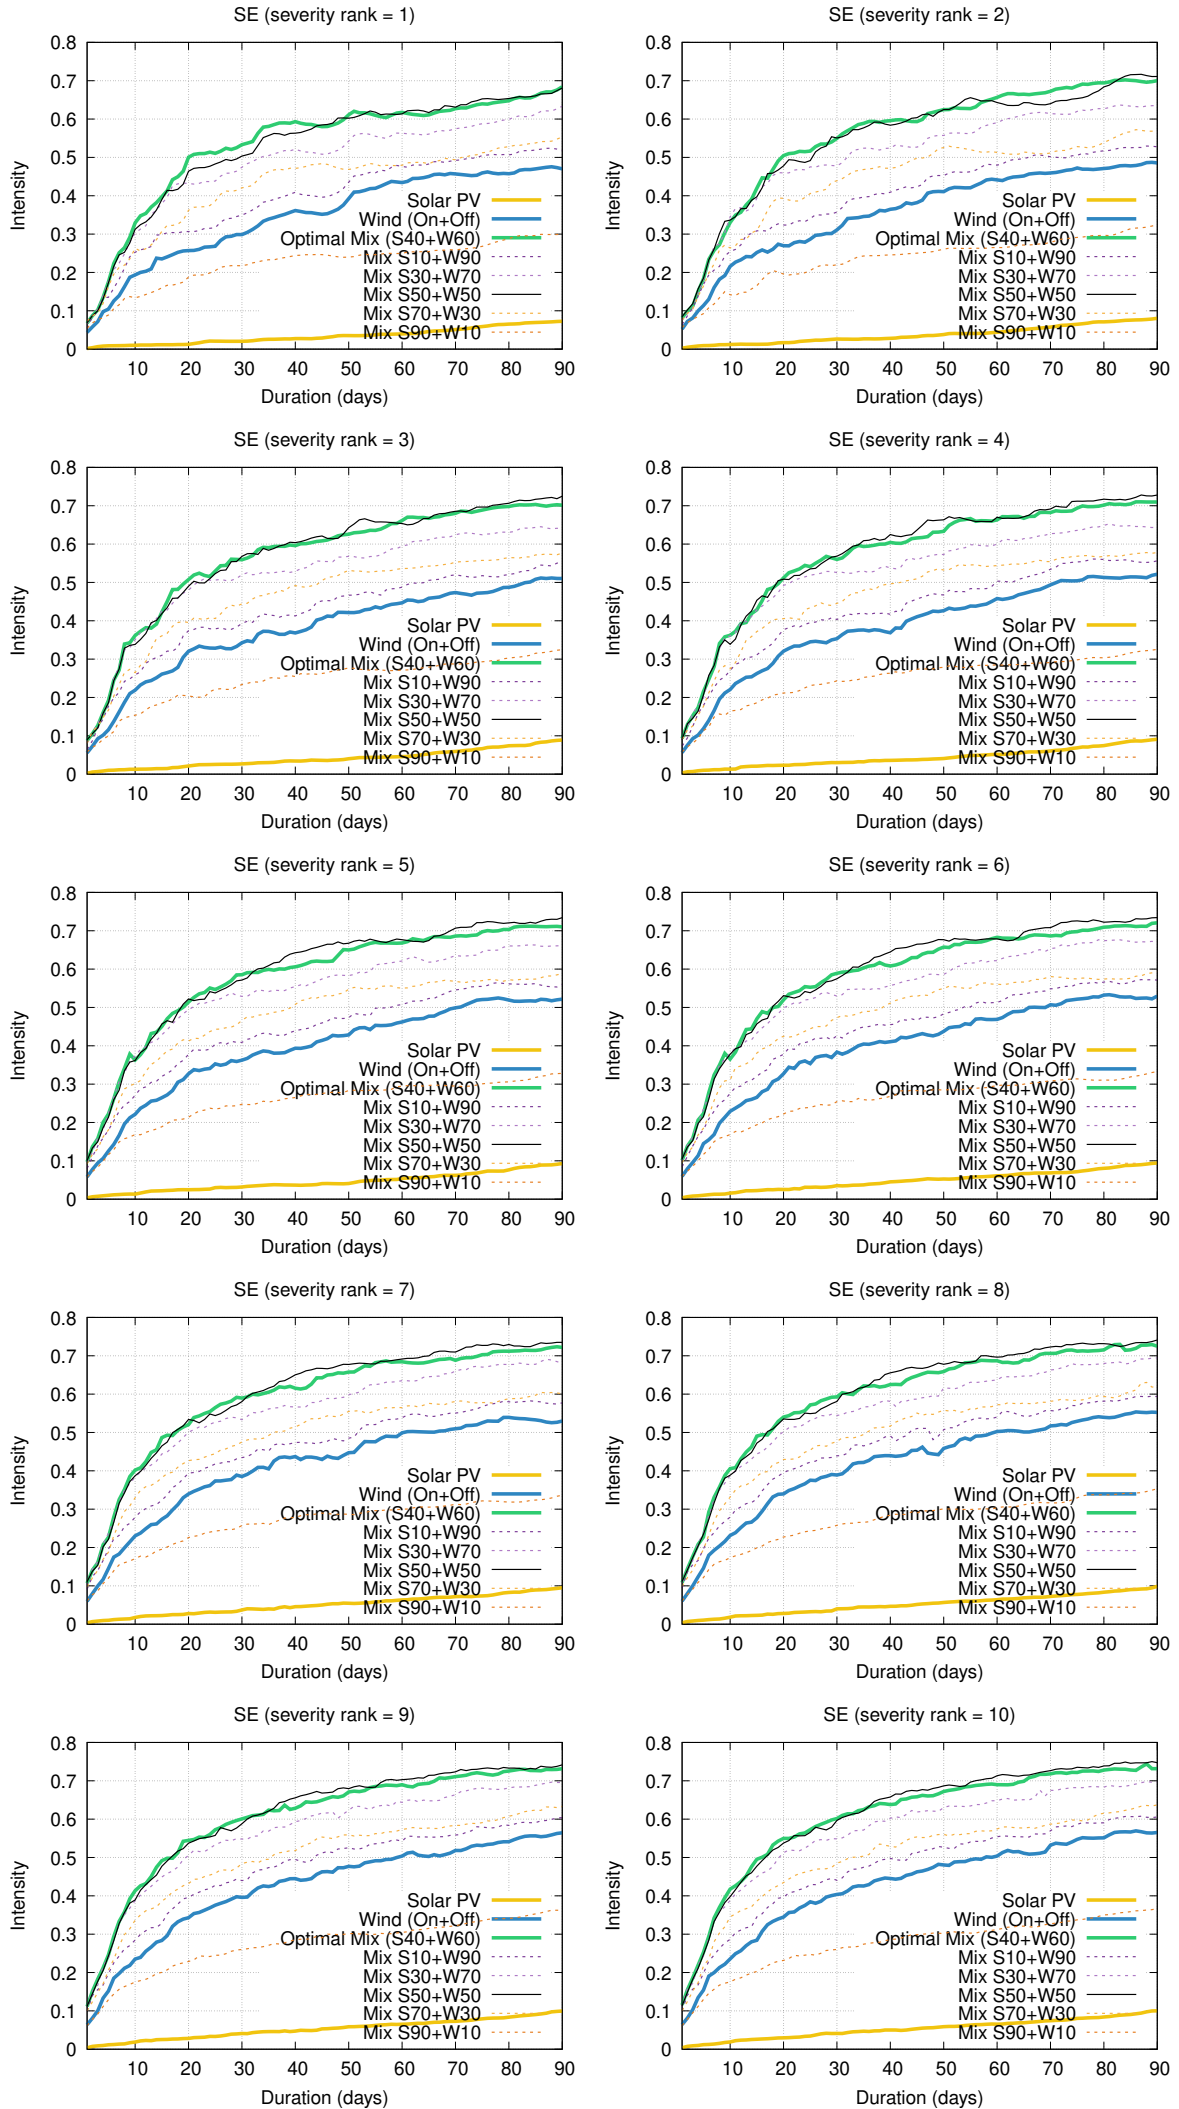

Optimized duration range: D1-90

Optimized duration range: D1-10

Optimized duration range: D10-30

Optimized duration range: D30-90