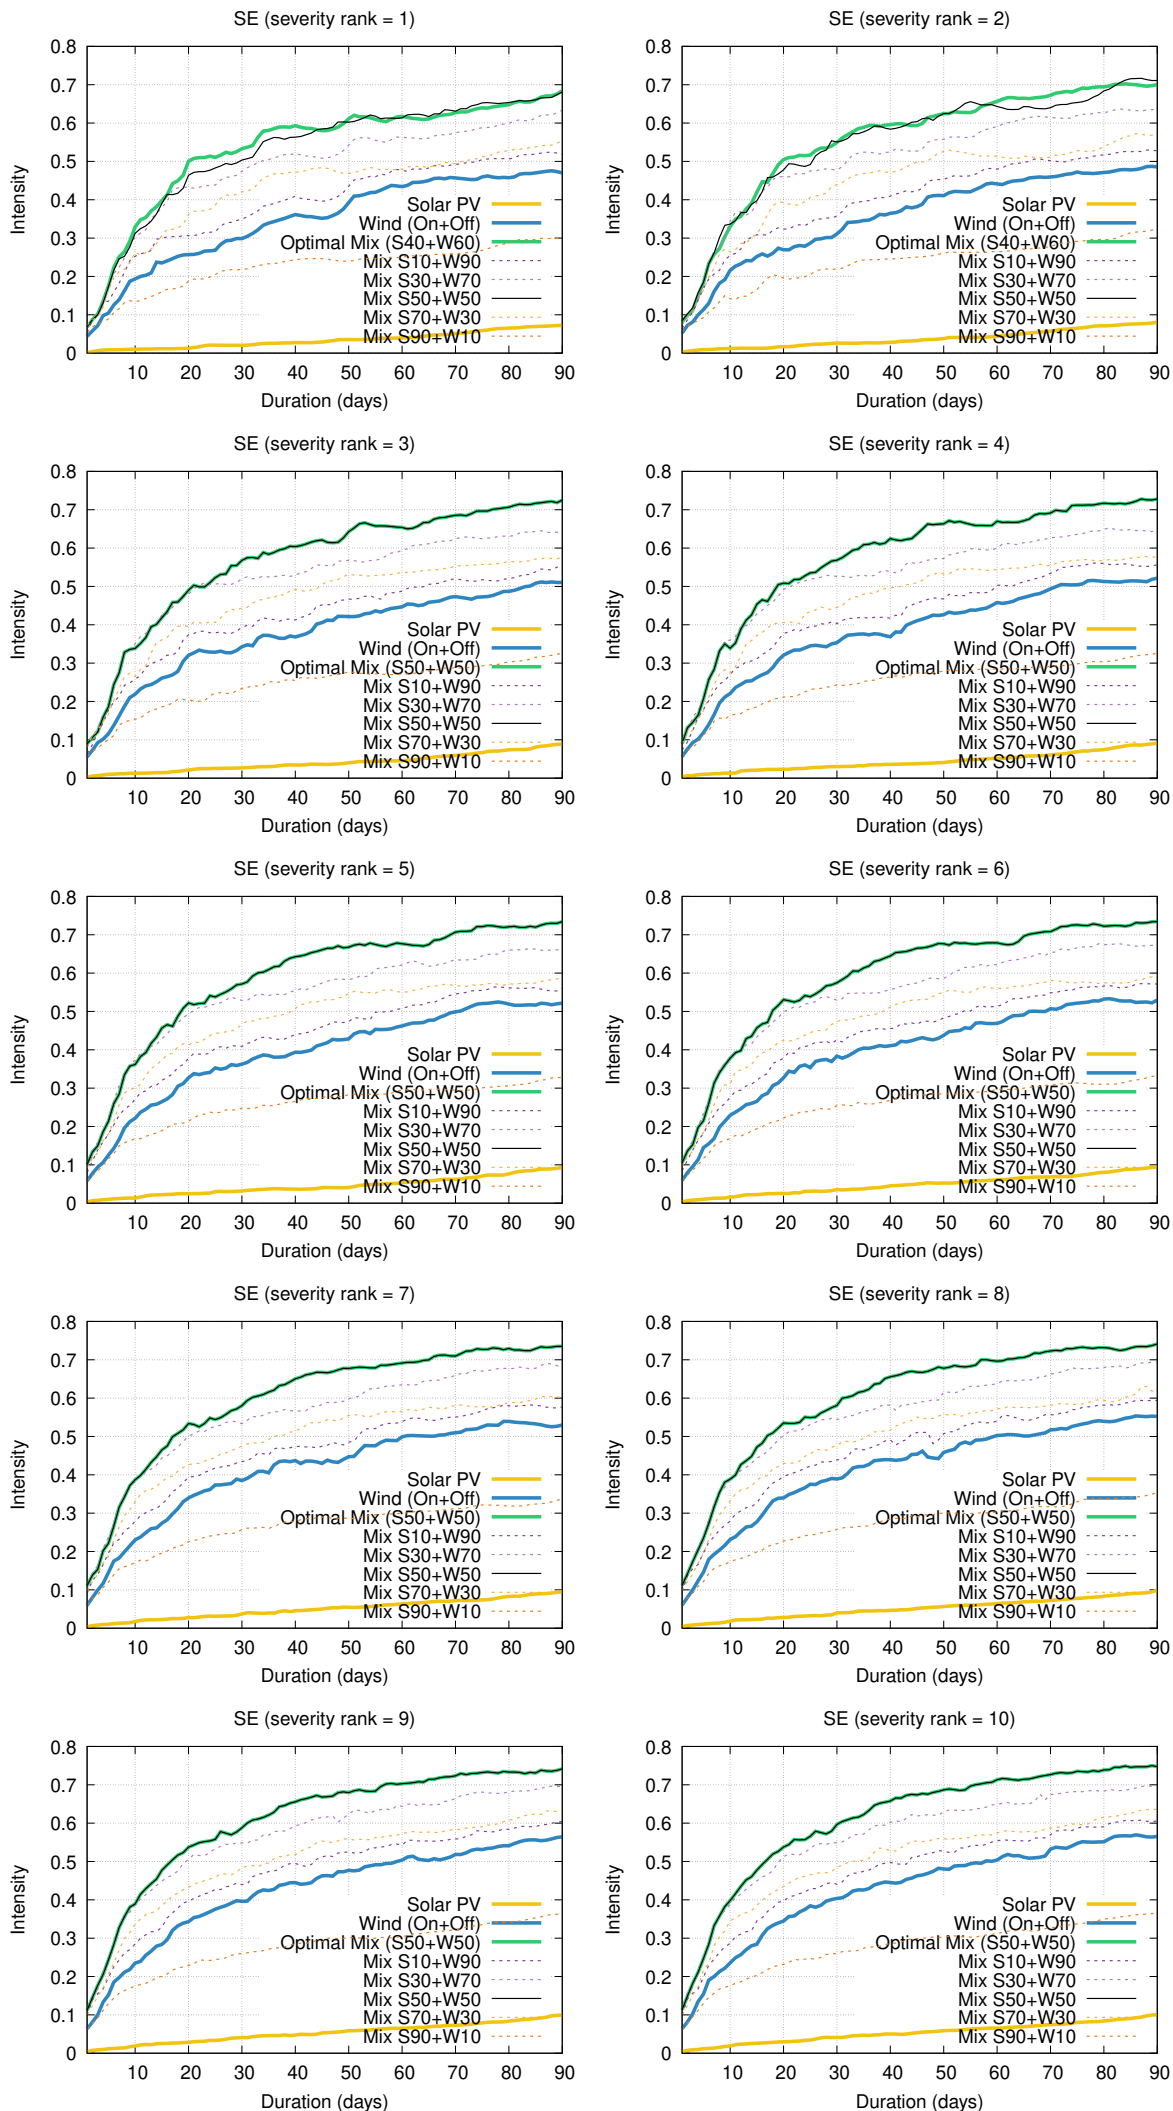

Optimized duration range: D1-90

Optimized duration range: D1-10

Optimized duration range: D10-30

Optimized duration range: D30-90