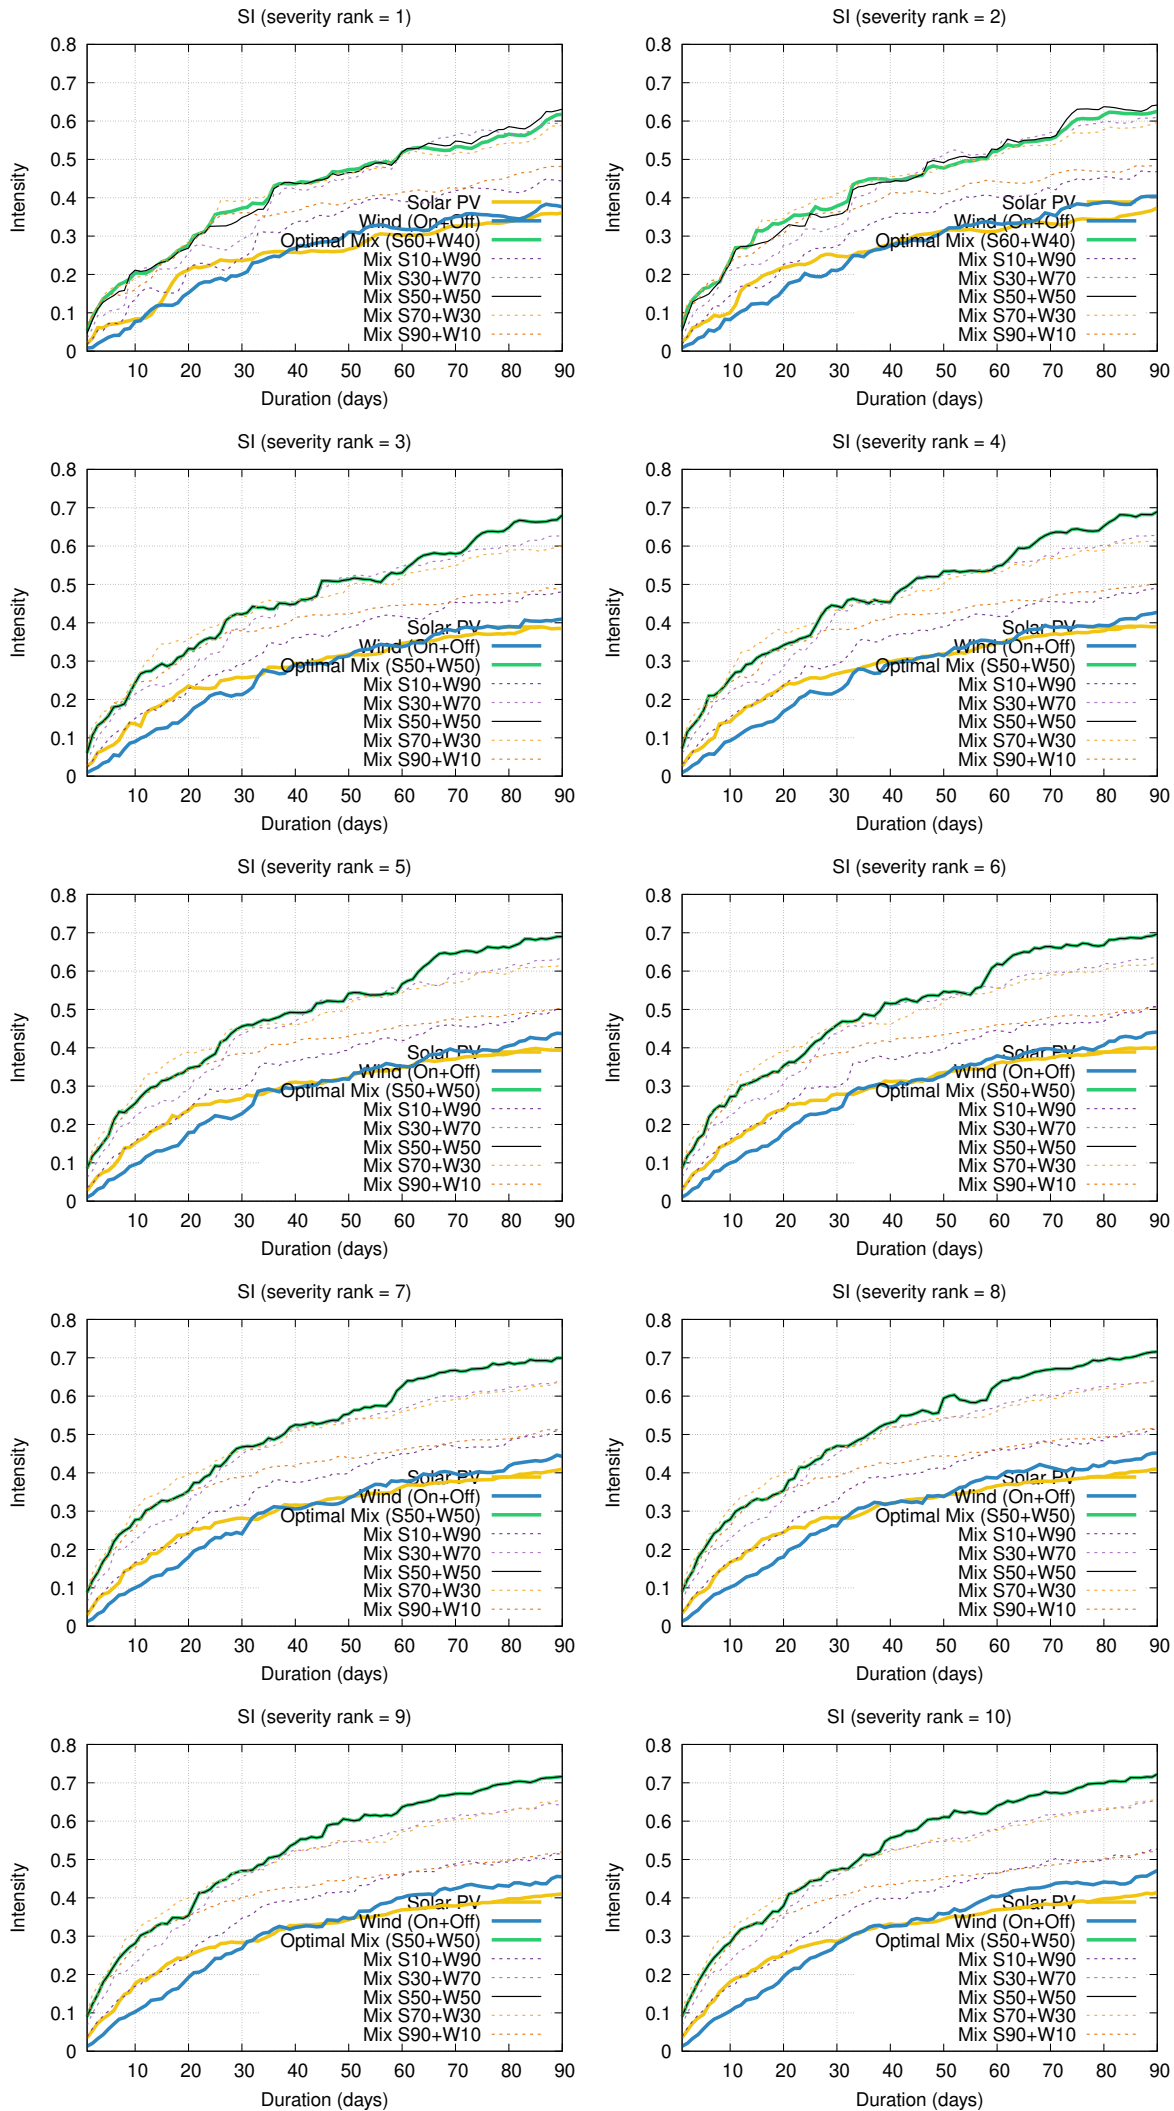

Optimized duration range: D1-90

Optimized duration range: D10-30