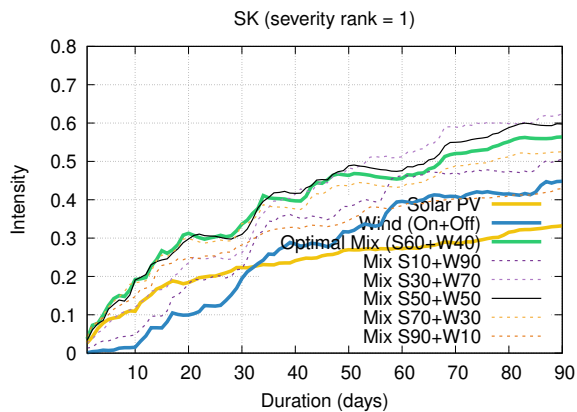

Optimized duration range: D10-30

Optimized duration range: D30-90