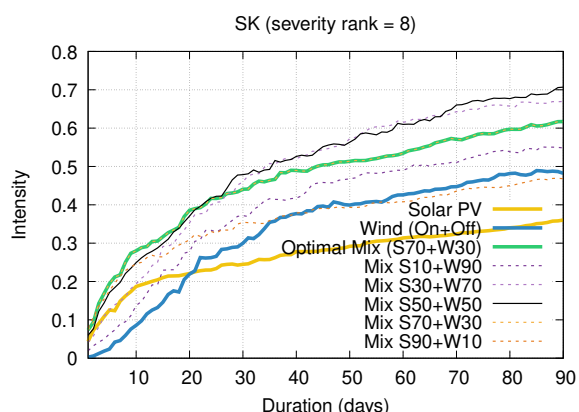

Optimized duration range: D10-30

Optimized duration range: D30-90