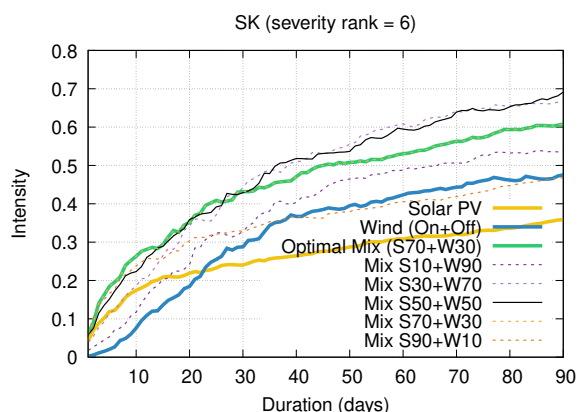

Optimized duration range: D10-30

Optimized duration range: D30-90