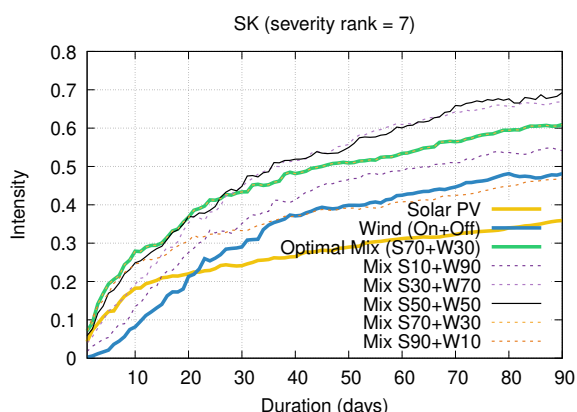

Optimized duration range: D10-30

Optimized duration range: D30-90