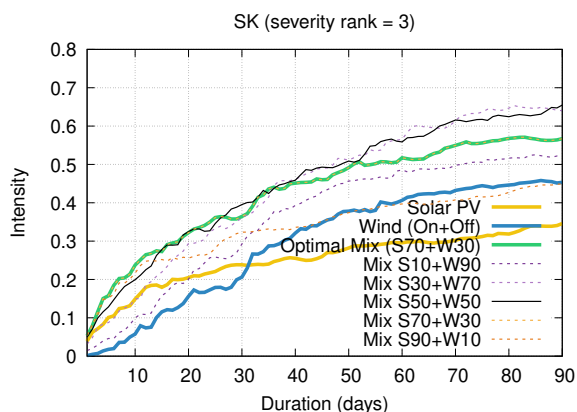

Optimized duration range: D10-30

Optimized duration range: D30-90