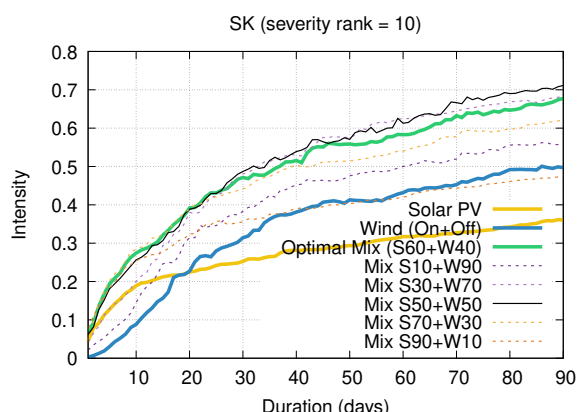

Optimized duration range: D10-30

Optimized duration range: D30-90