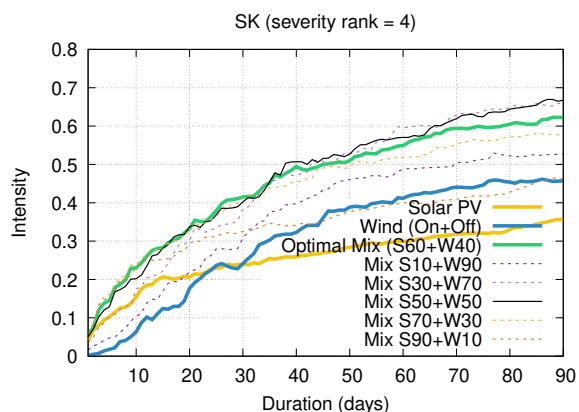

Optimized duration range: D10-30

Optimized duration range: D30-90