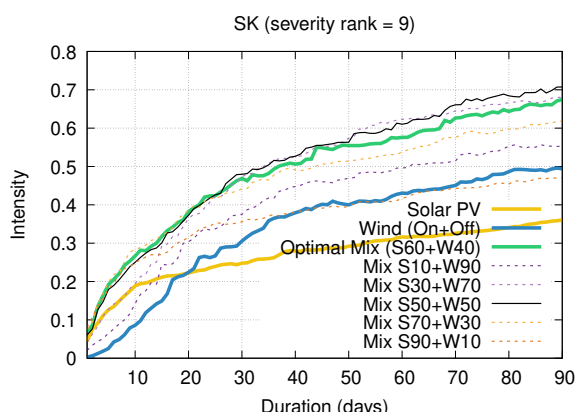

Optimized duration range: D10-30

Optimized duration range: D30-90