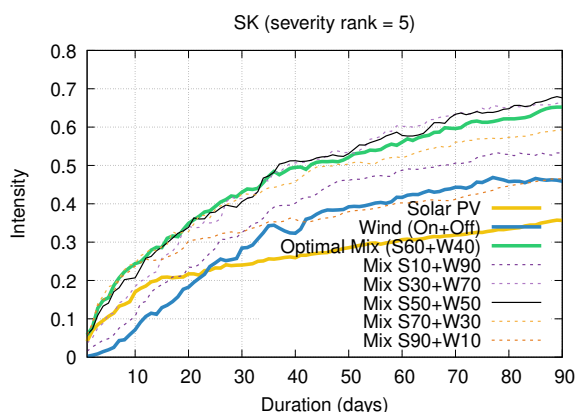

Optimized duration range: D10-30

Optimized duration range: D30-90