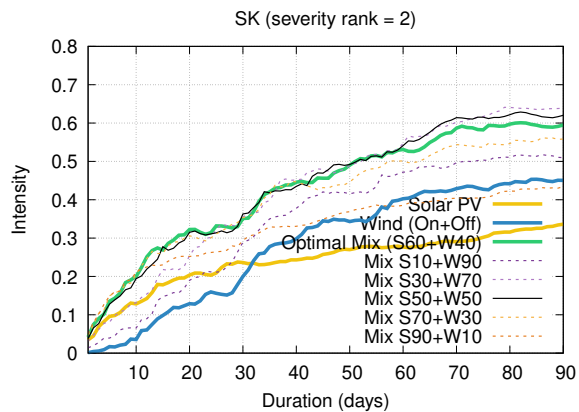

Optimized duration range: D10-30

Optimized duration range: D30-90